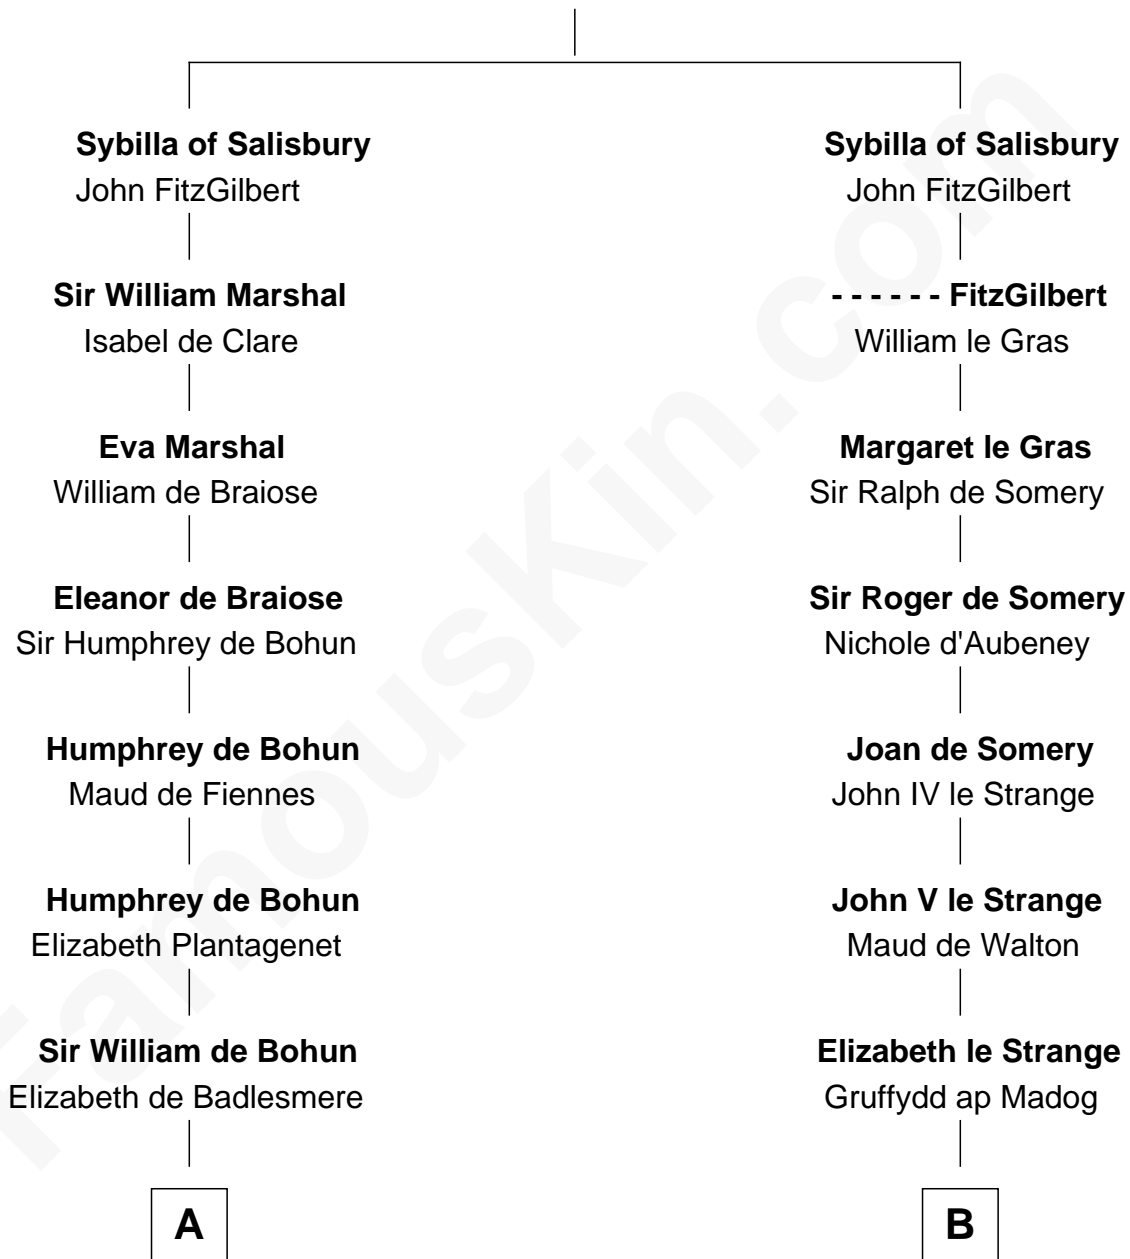

FamousKin.com Relationship Chart of

General Robert E. Lee

Confederate Army - U.S. Civil War

16th cousin 5 times removed of

Elihu Yale

Benefactor and Namesake of Yale College

Walter of Salisbury

C

—
Laetitia Corbin

Richard Lee

—
Henry Lee

Mary Bland

—
Col. Henry Lee

Lucy Grymes

—
Maj. Gen. Henry Lee

Anne Hill Carter