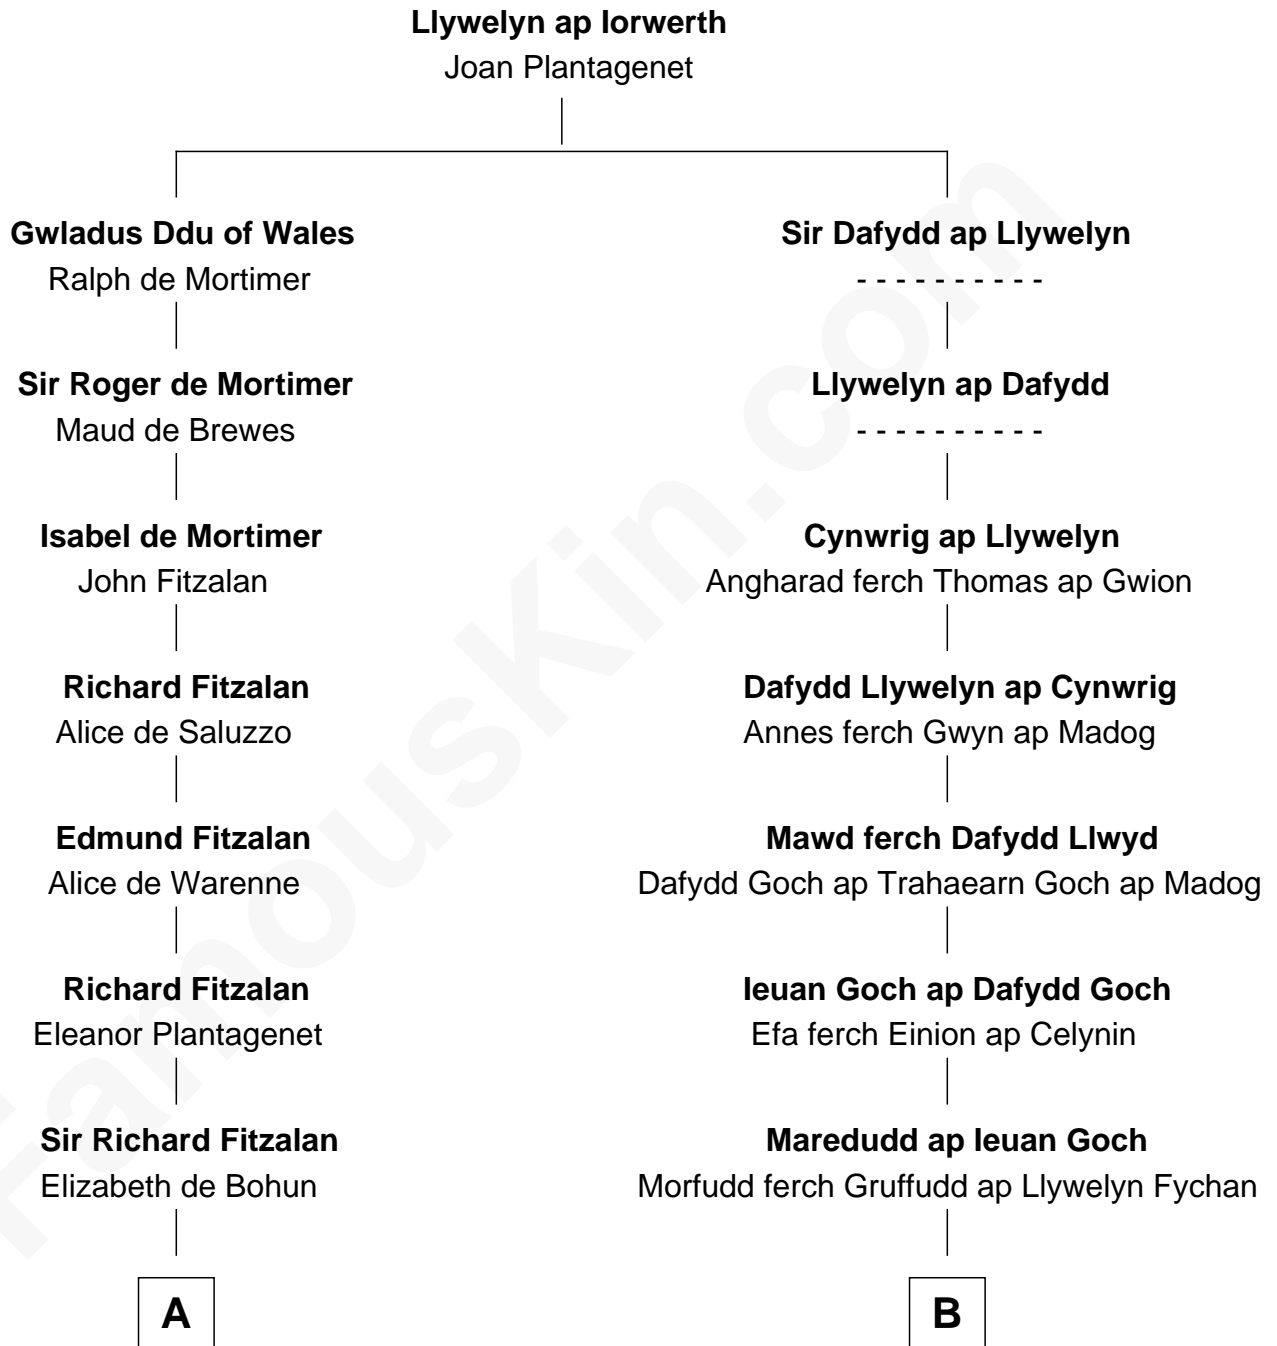

FamousKin.com

Relationship Chart of

General Robert E. Lee

Confederate Army - U.S. Civil War

16th cousin 4 times removed of

Elihu Yale

Benefactor and Namesake of Yale College

A

Elizabeth Fitzalan
Sir Robert Goushill

Joan Goushill
Sir Thomas Stanley

Katherine Stanley
Sir John Savage

Dulcia Savage
Sir Henry Bold

Maud Bold
Thomas Gerard

Jennet Gerard
Richard Eltonhead

William Eltonhead
Anne Bowers