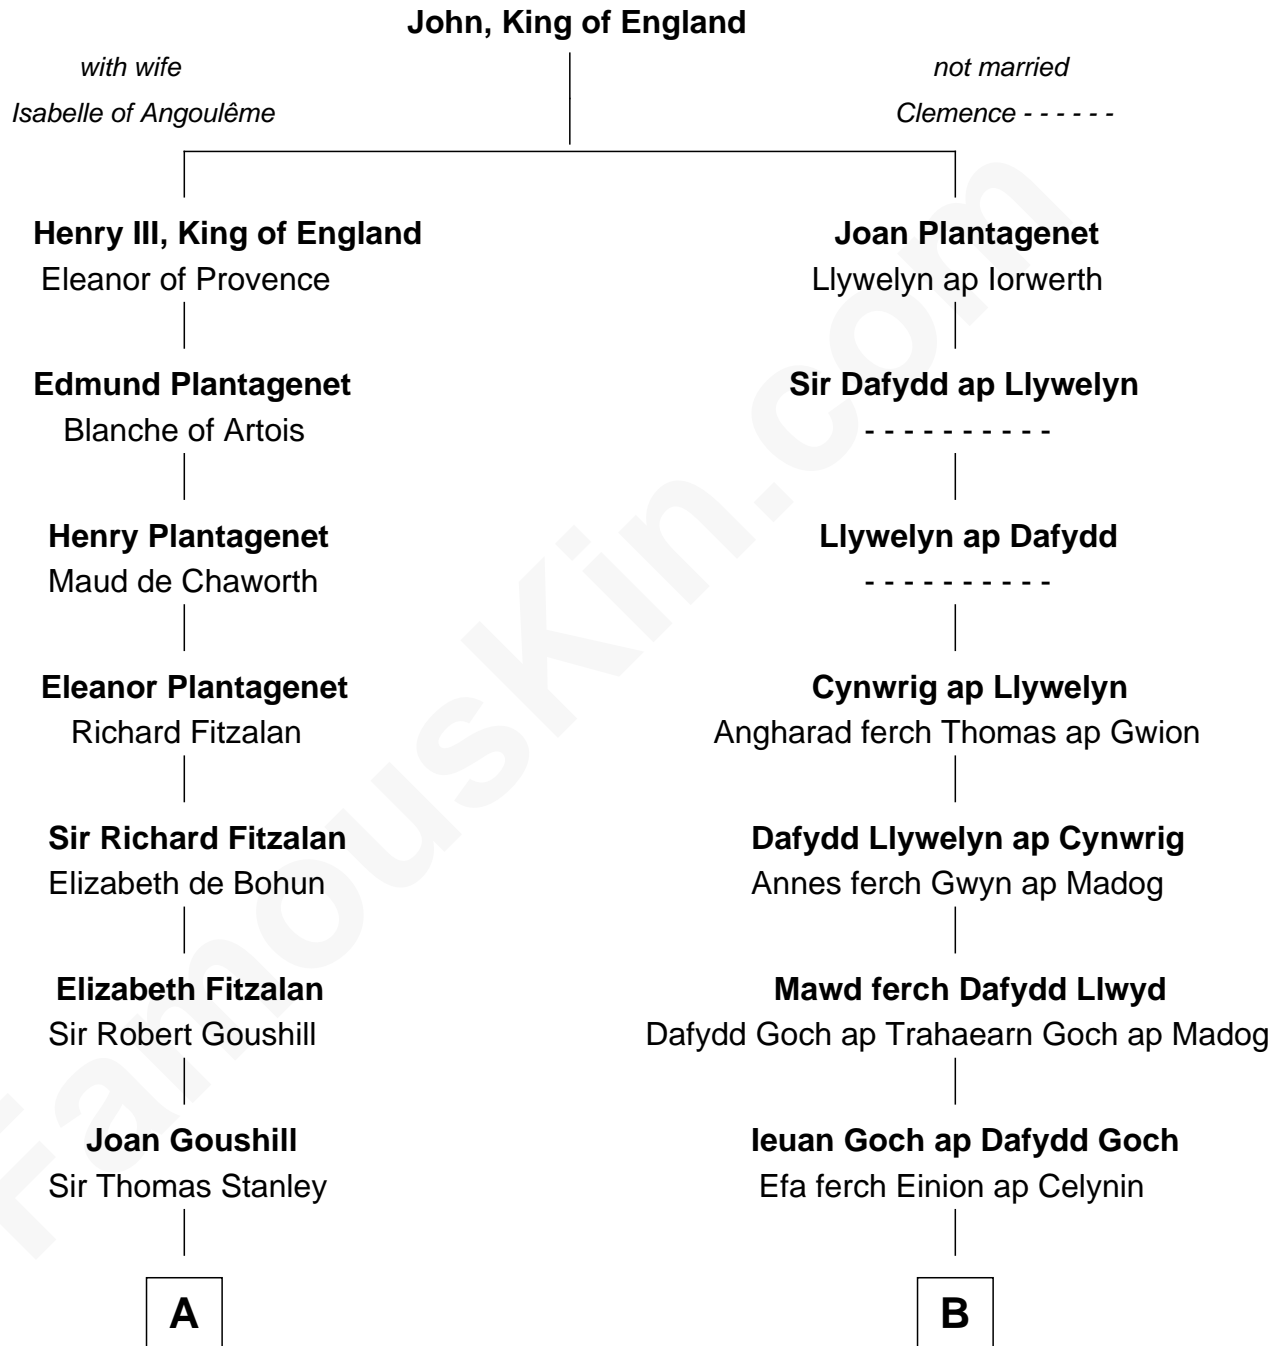

FamousKin.com Relationship Chart of

General Robert E. Lee

Confederate Army - U.S. Civil War

17th cousin 1 time removed of

Elihu Yale

Benefactor and Namesake of Yale College

C

—
Maj. Gen. Henry Lee

Anne Hill Carter

—
General Robert E. Lee

Confederate Army - U.S. Civil War

FamousKin.com