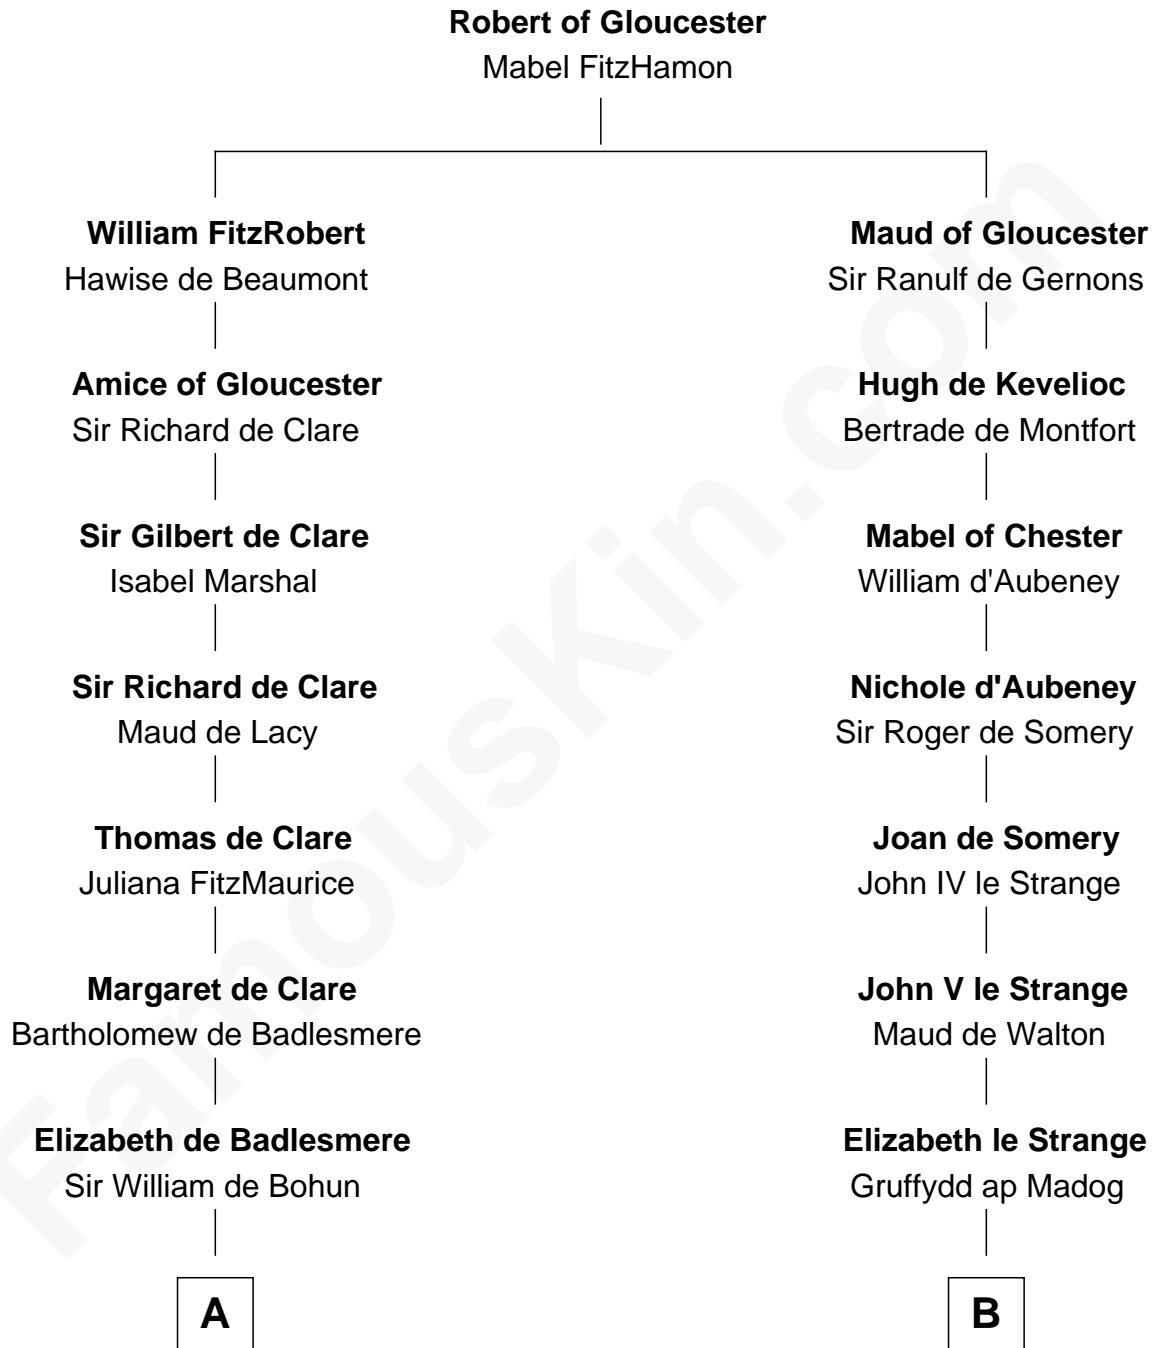

FamousKin.com

Relationship Chart of

General Robert E. Lee

Confederate Army - U.S. Civil War

16th cousin 5 times removed of

Elihu Yale

Benefactor and Namesake of Yale College

C

—
Laetitia Corbin

Richard Lee

—
Henry Lee

Mary Bland

—
Col. Henry Lee

Lucy Grymes

—
Maj. Gen. Henry Lee

Anne Hill Carter