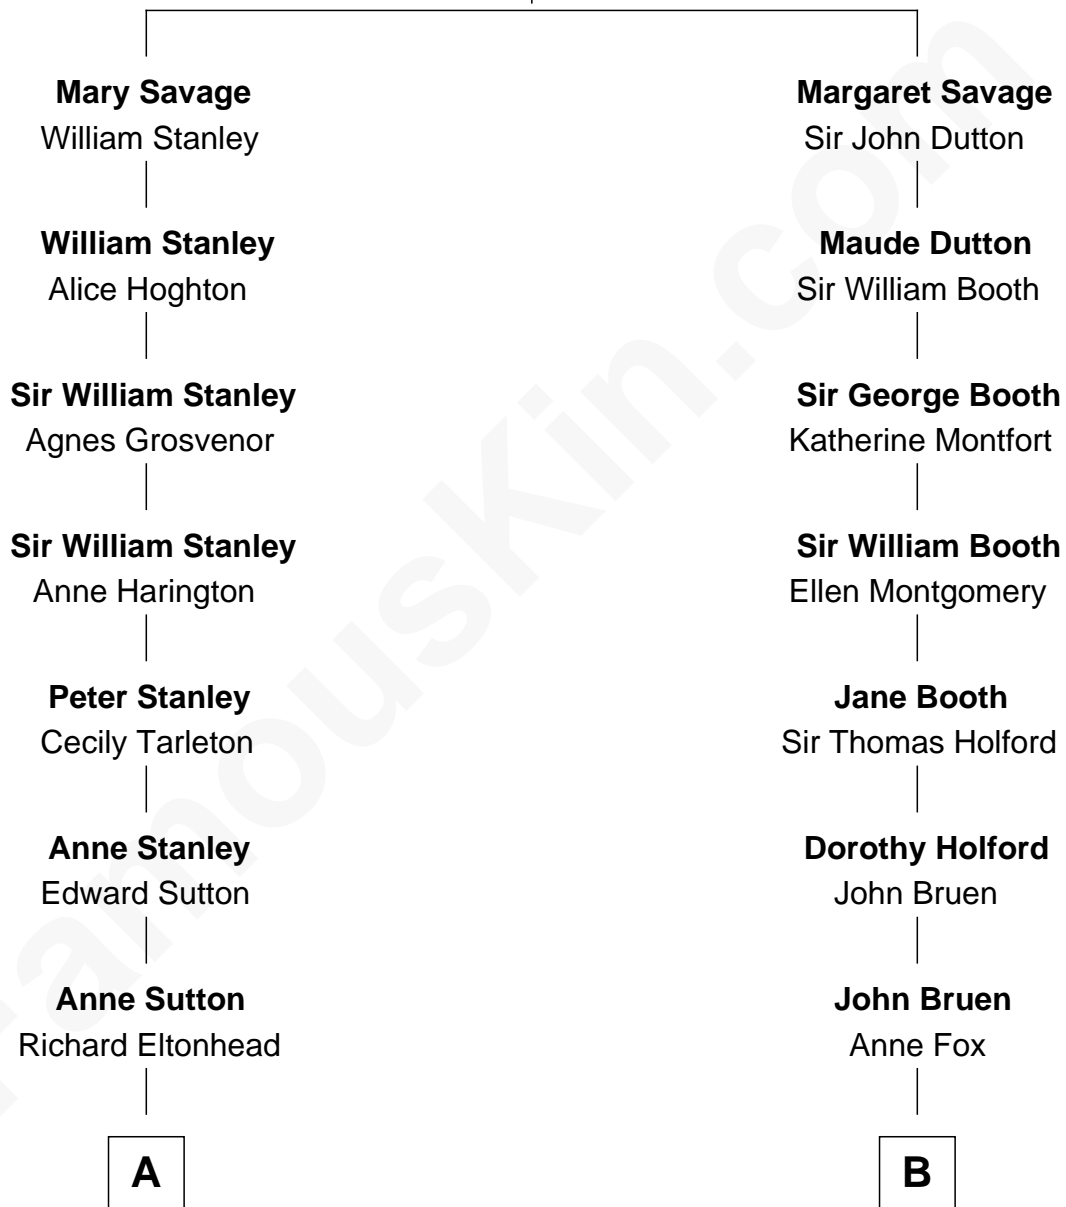

FamousKin.com Relationship Chart of

General Robert E. Lee

Confederate Army - U.S. Civil War

12th cousin 6 times removed of

Christopher Reeve

Movie Actor

Sir John Savage
Maud de Swinnerton

C

Franklin D'Olier Reeve

Barbara Pitney Lamb

Christopher Reeve

Movie Actor

FamousKin.com