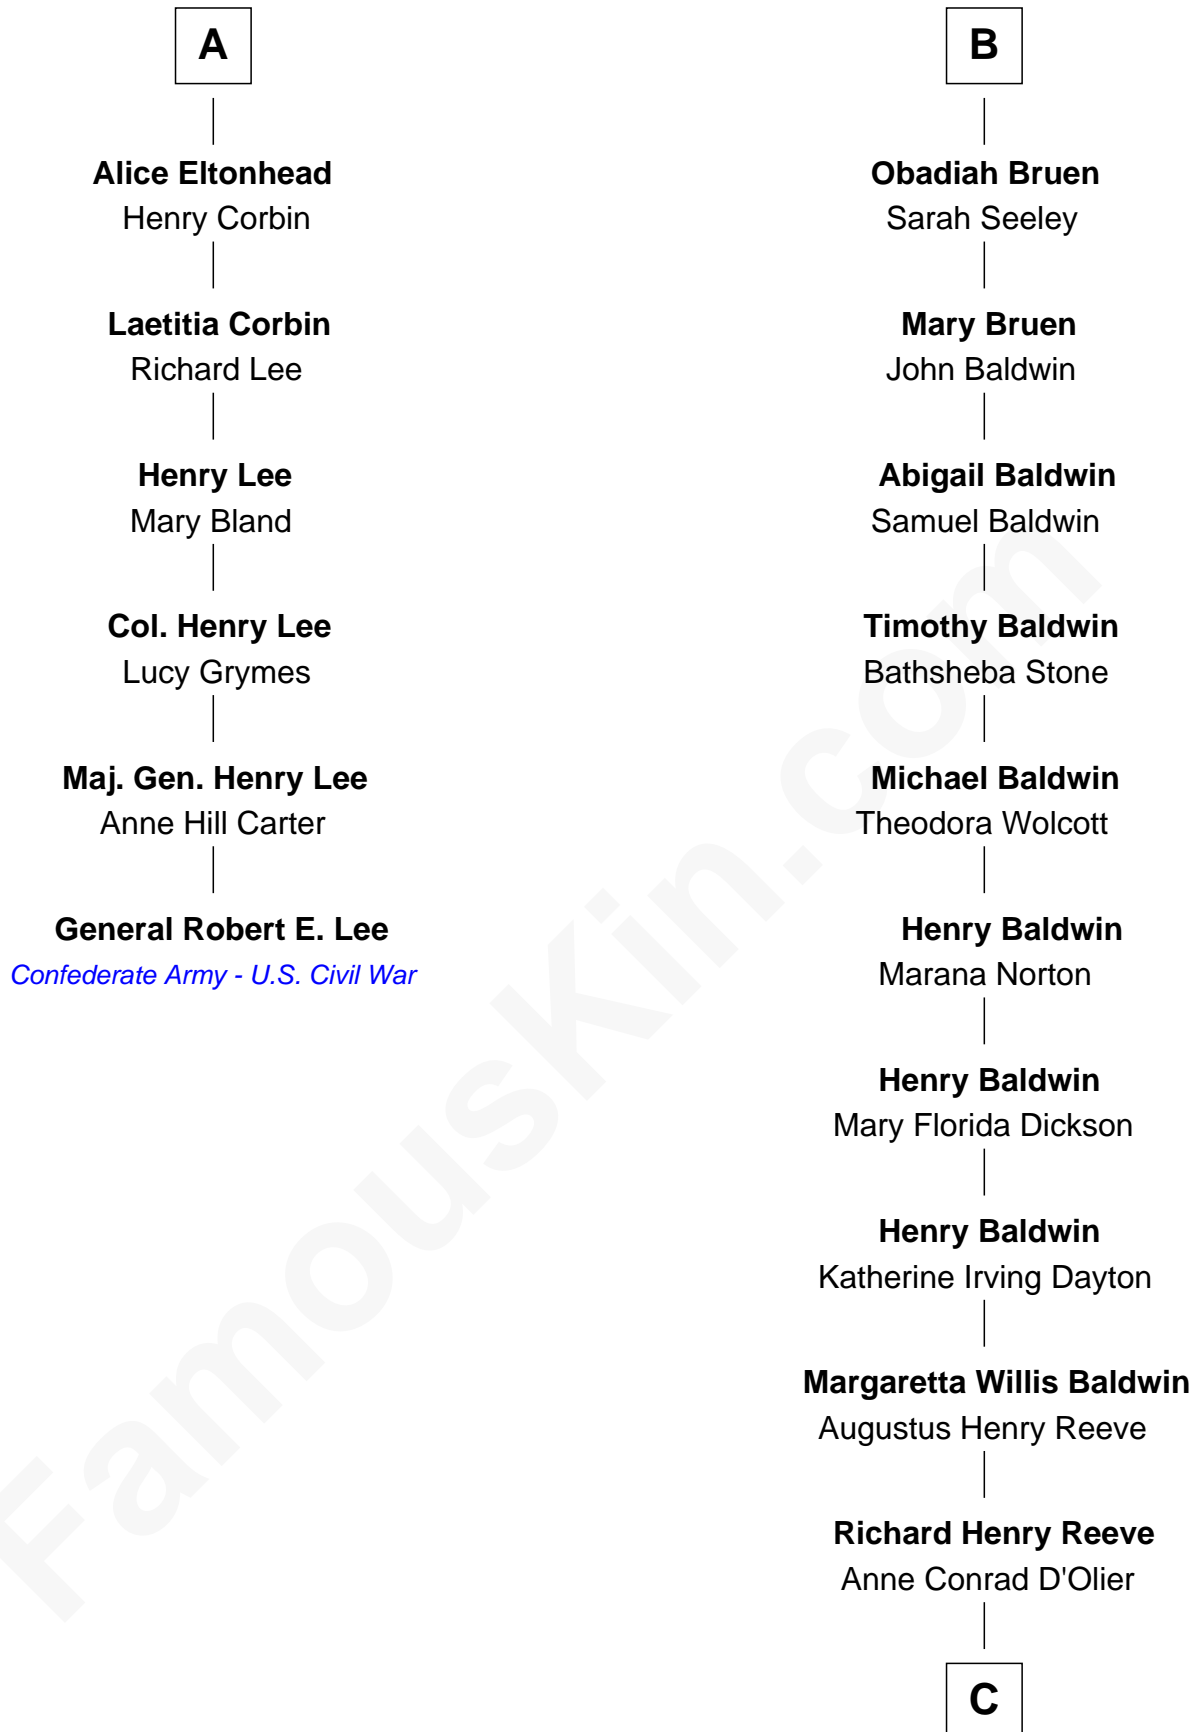

FamousKin.com Relationship Chart of

General Robert E. Lee

Confederate Army - U.S. Civil War

12th cousin 6 times removed of

Christopher Reeve

Movie Actor

Sir John Savage
Maud de Swinnerton

C

Franklin D'Olier Reeve

Barbara Pitney Lamb

Christopher Reeve

Movie Actor

FamousKin.com