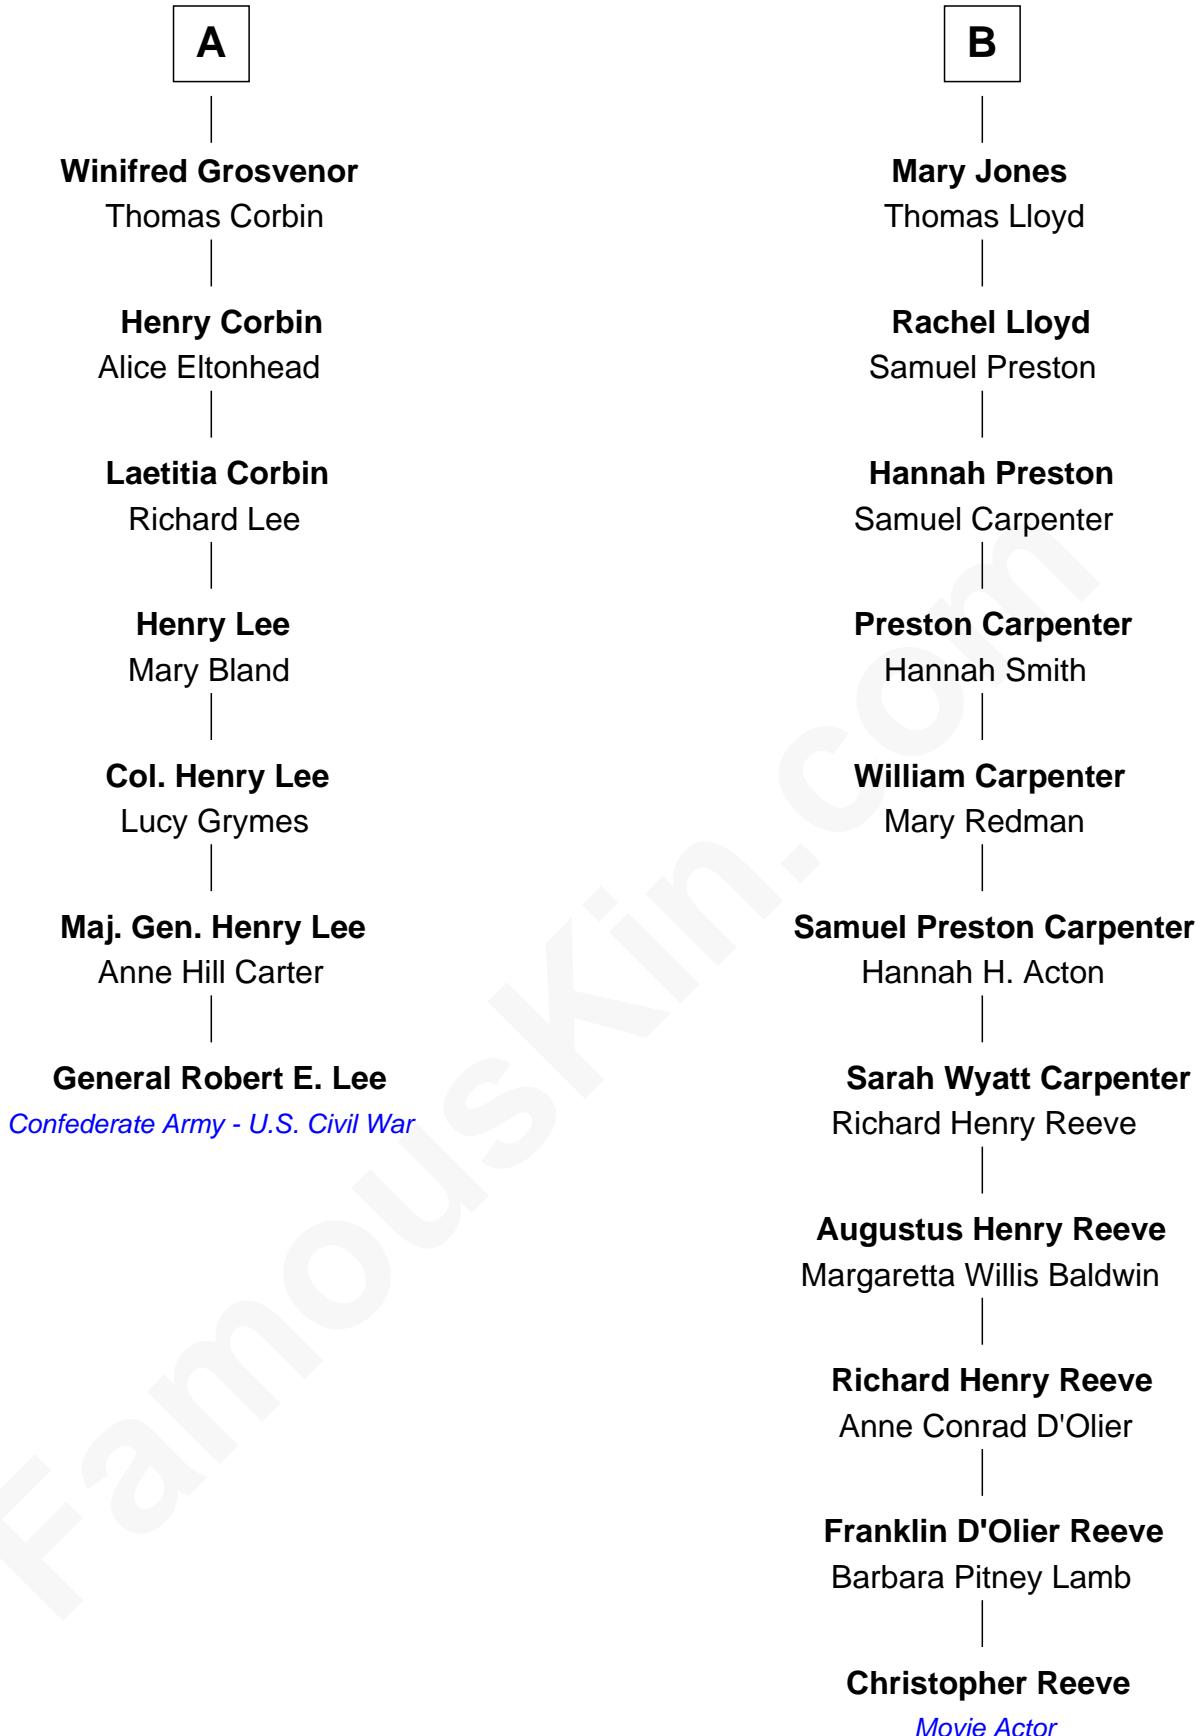

# FamousKin.com Relationship Chart of

**General Robert E. Lee**

*Confederate Army - U.S. Civil War*

13th cousin 4 times removed of

**Christopher Reeve**

*Movie Actor*

**Sir Robert Corbet**

Margaret - - - - -

Christopher Reeve photo by [Jbfrankel](#) ([CC BY-SA 3.0](#))