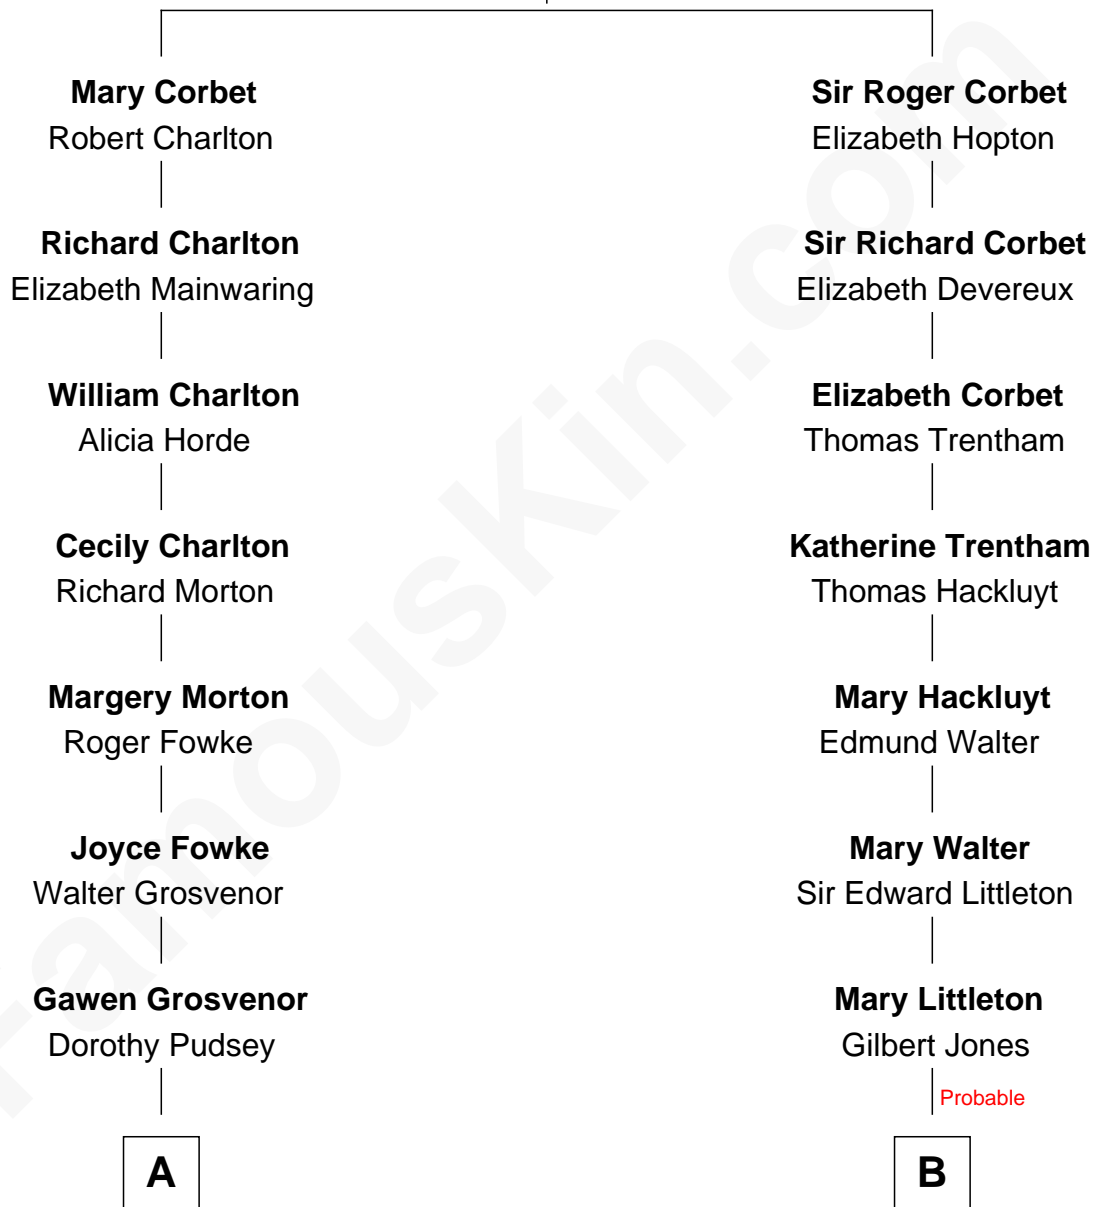

# FamousKin.com Relationship Chart of

**General Robert E. Lee**

*Confederate Army - U.S. Civil War*

13th cousin 4 times removed of

**Christopher Reeve**

*Movie Actor*

**Sir Robert Corbet**

Margaret - - - - -

Christopher Reeve photo by [Jbfrankel](#) ([CC BY-SA 3.0](#))