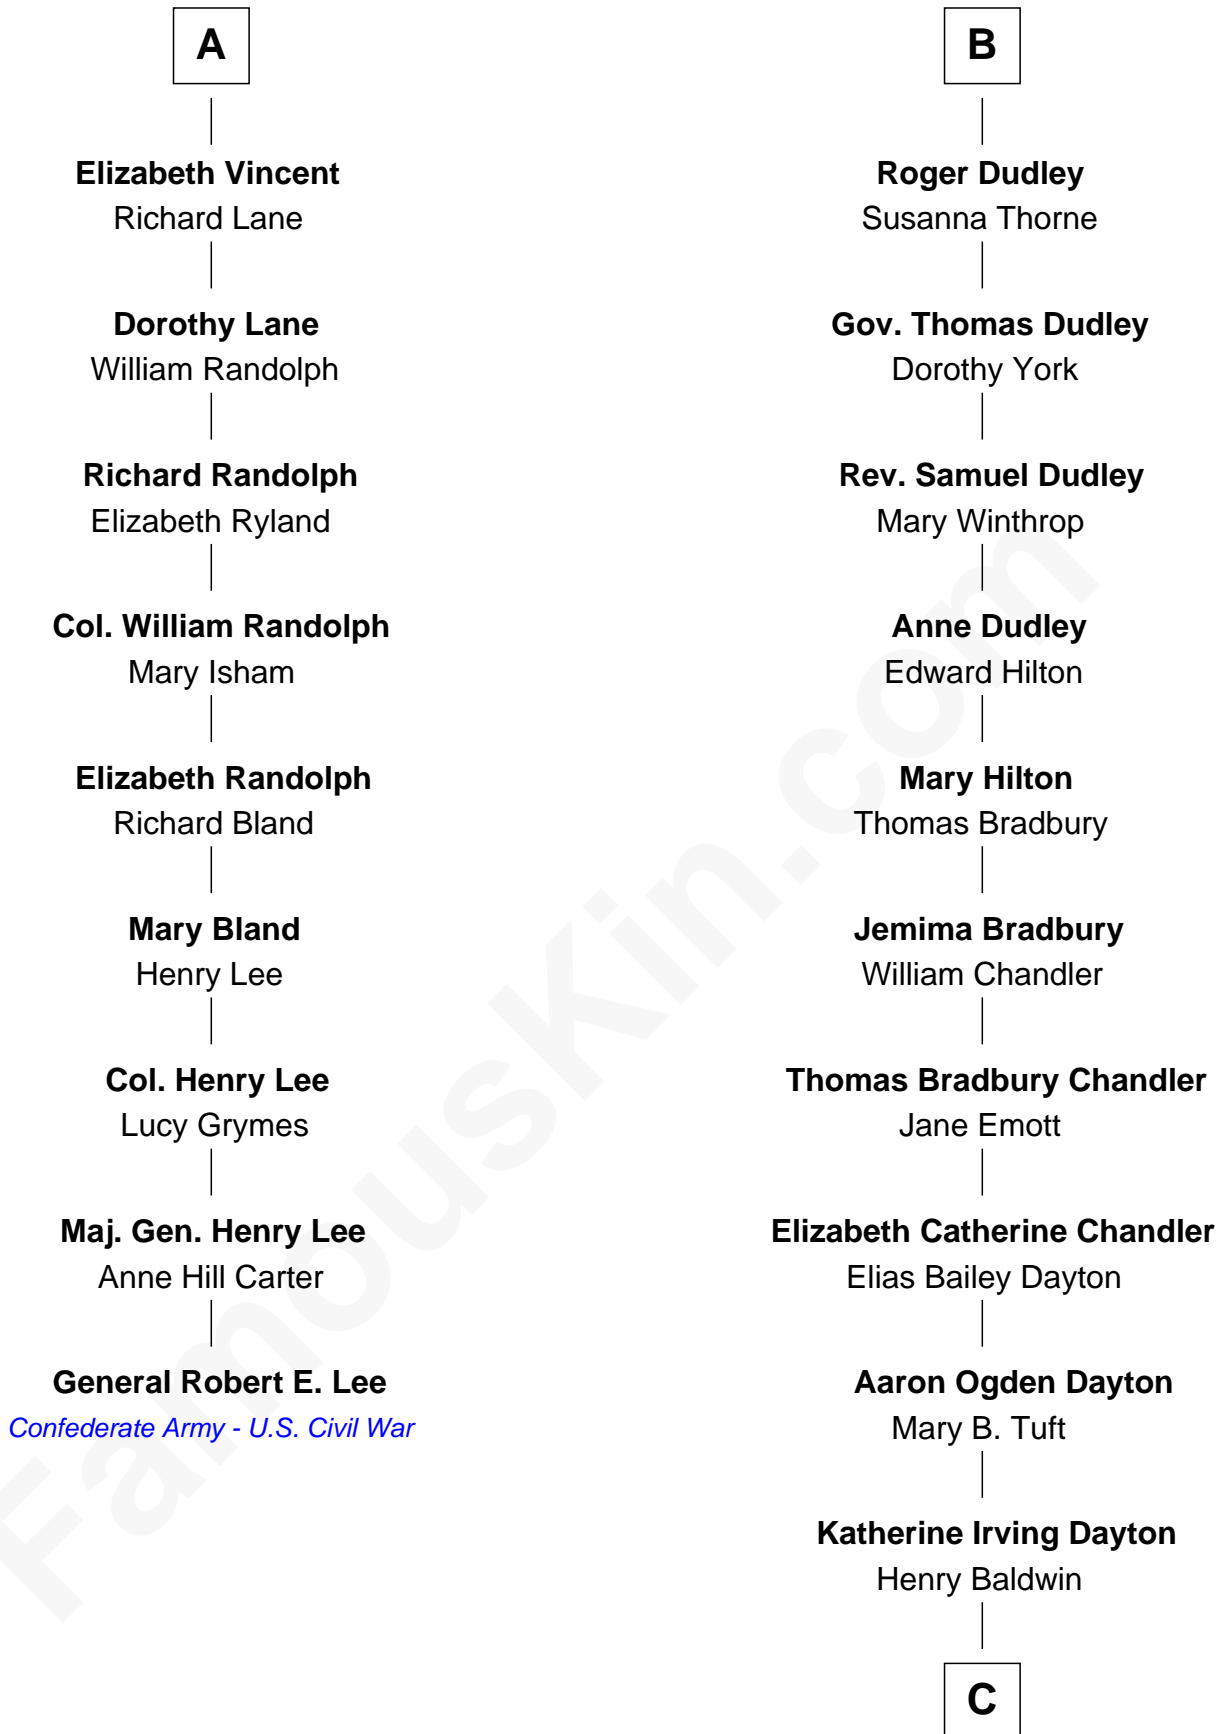

# FamousKin.com Relationship Chart of

**General Robert E. Lee**

*Confederate Army - U.S. Civil War*

15th cousin 5 times removed of

**Christopher Reeve**

*Movie Actor*

**C**

—  
**Margaretta Willis Baldwin**

Augustus Henry Reeve

—  
**Richard Henry Reeve**

Anne Conrad D'Olier

—  
**Franklin D'Olier Reeve**

Barbara Pitney Lamb

—  
**Christopher Reeve**

*Movie Actor*