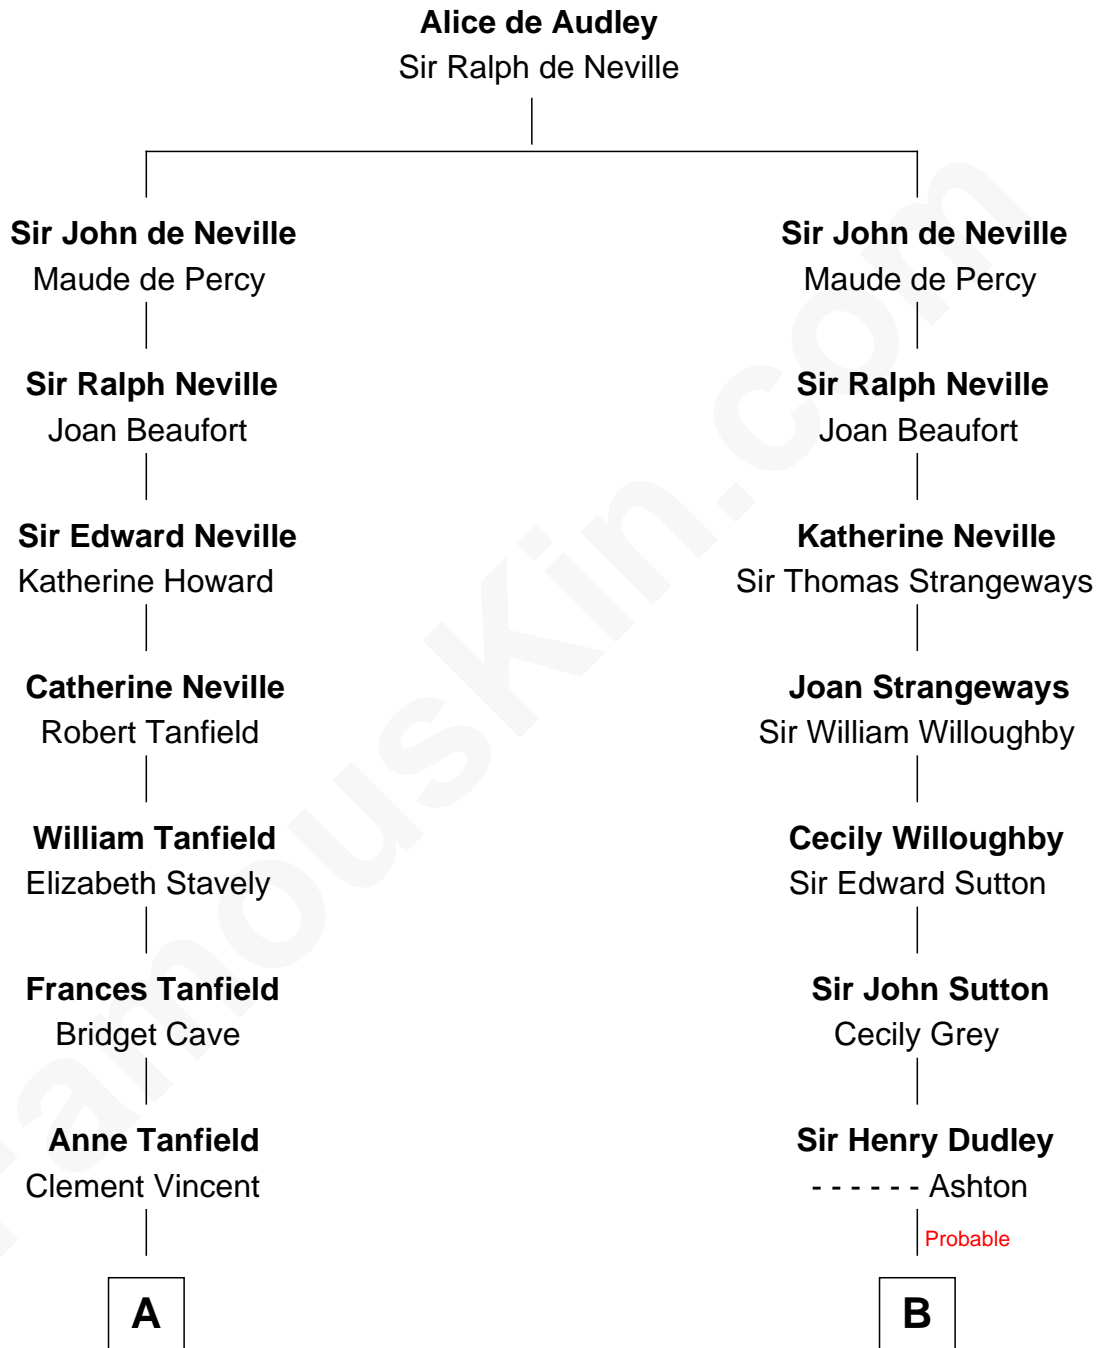

# FamousKin.com Relationship Chart of

**General Robert E. Lee**

*Confederate Army - U.S. Civil War*

15th cousin 5 times removed of

**Christopher Reeve**

*Movie Actor*

**C**

—  
**Margaretta Willis Baldwin**

Augustus Henry Reeve

—  
**Richard Henry Reeve**

Anne Conrad D'Olier

—  
**Franklin D'Olier Reeve**

Barbara Pitney Lamb

—  
**Christopher Reeve**

*Movie Actor*