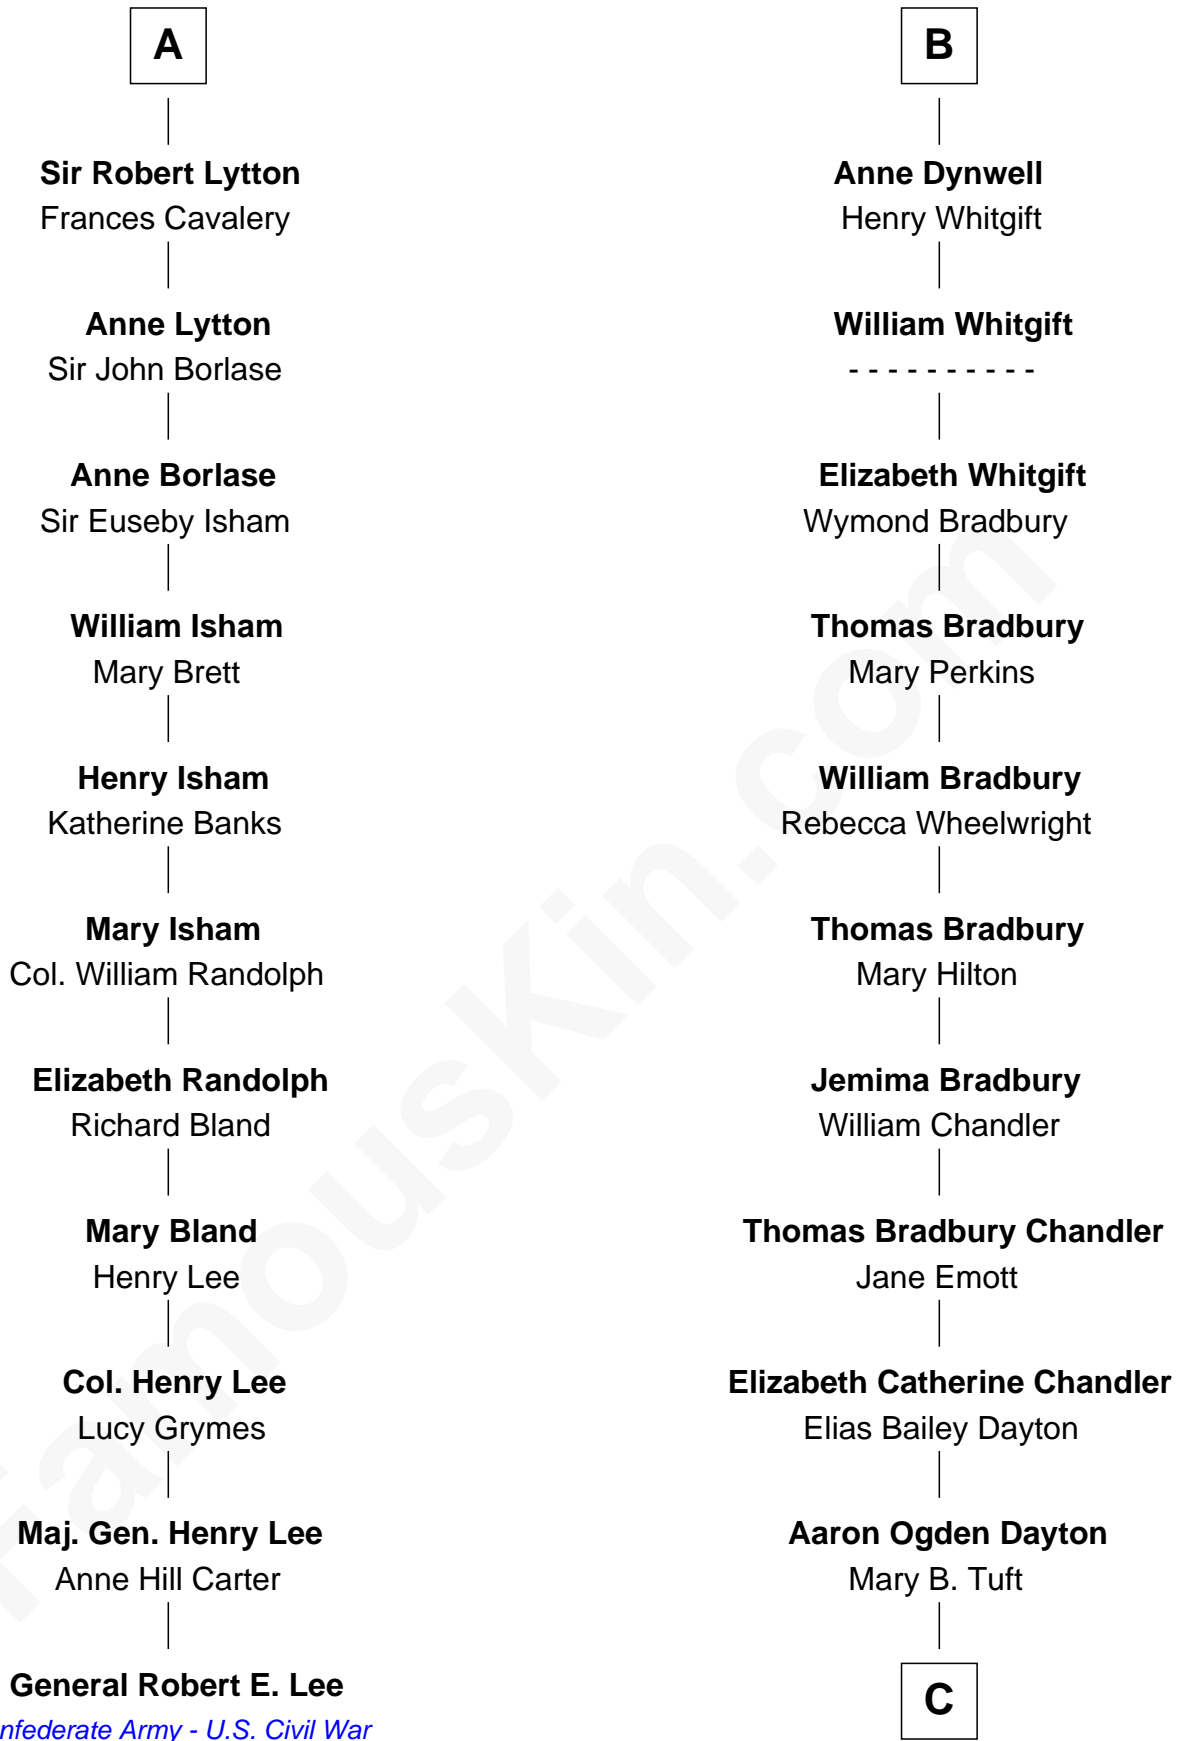

# FamousKin.com Relationship Chart of

**General Robert E. Lee**

*Confederate Army - U.S. Civil War*

17th cousin 4 times removed of

**Christopher Reeve**

*Movie Actor*

**Sir Geoffrey le Scrope**

Ivetta de Ros

C

**Katherine Irving Dayton**

Henry Baldwin

**Margaretta Willis Baldwin**

Augustus Henry Reeve

**Richard Henry Reeve**

Anne Conrad D'Olier

**Franklin D'Olier Reeve**