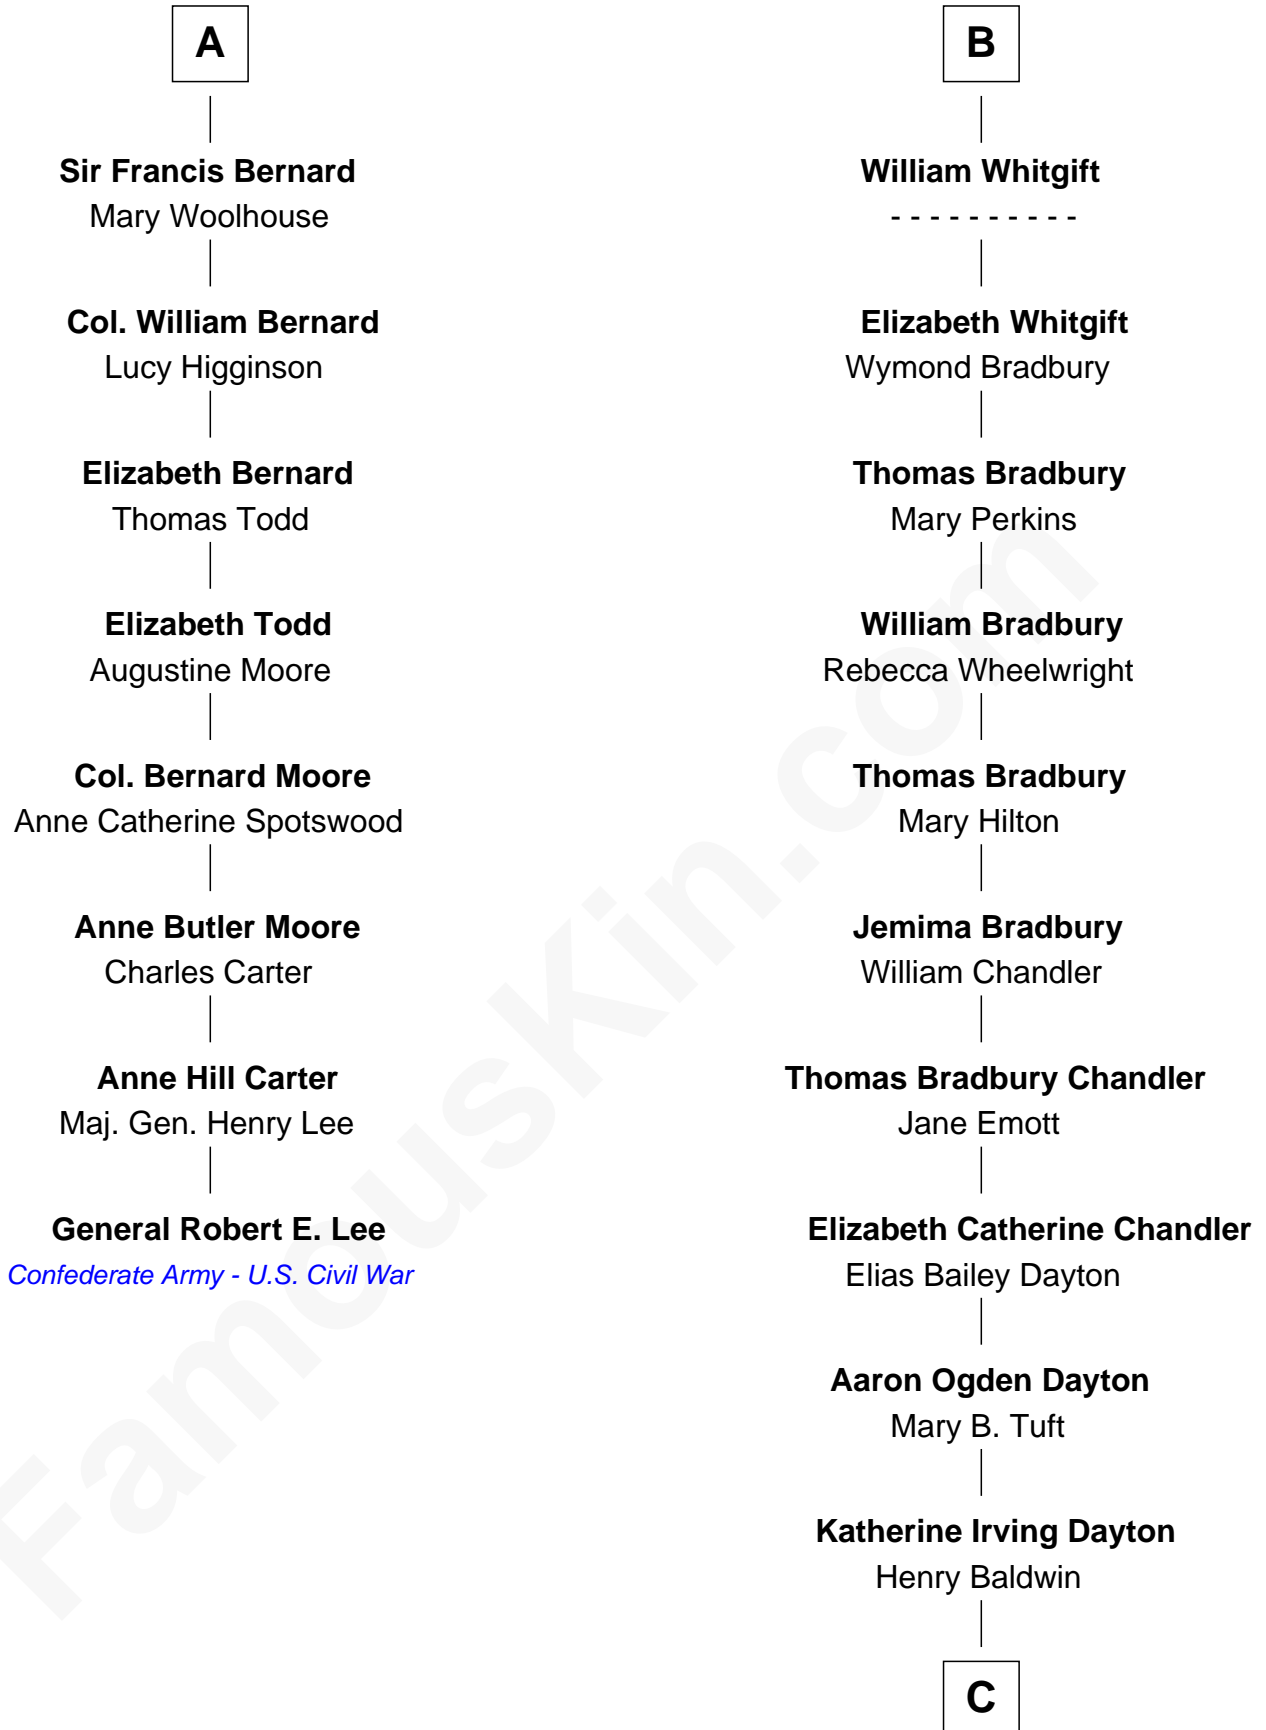

# FamousKin.com Relationship Chart of

**General Robert E. Lee**

*Confederate Army - U.S. Civil War*

14th cousin 6 times removed of

**Christopher Reeve**

*Movie Actor*

**John de Welles**

Maud de Roos

C

**Margaretta Willis Baldwin**

Augustus Henry Reeve

**Richard Henry Reeve**

Anne Conrad D'Olier

**Franklin D'Olier Reeve**

Barbara Pitney Lamb

**Christopher Reeve**