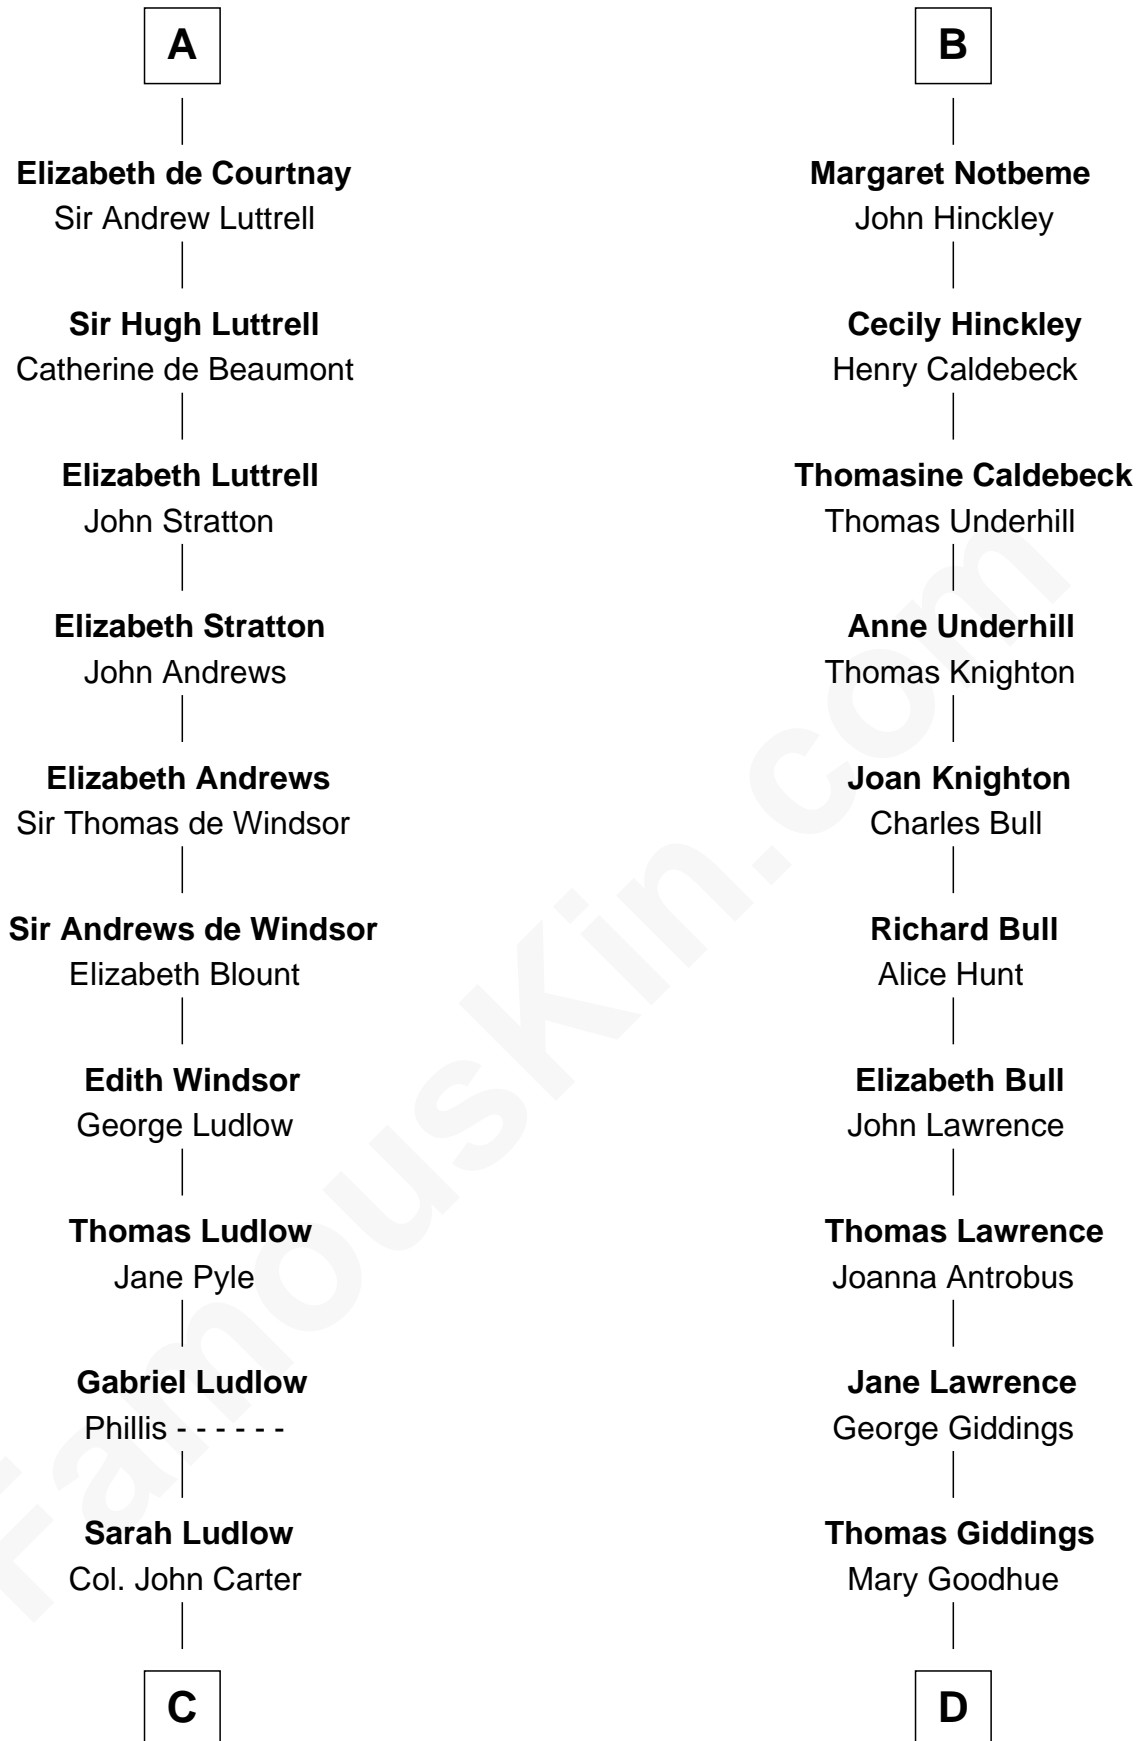

FamousKin.com Relationship Chart of

General Robert E. Lee

Confederate Army - U.S. Civil War

21st cousin of

Nathaniel Hawthorne

Author of The Scarlet Letter

C

Col. Robert Carter

Judith Armistead

John Carter

Elizabeth Hill

Charles Carter

Anne Butler Moore

Anne Hill Carter

Maj. Gen. Henry Lee

General Robert E. Lee