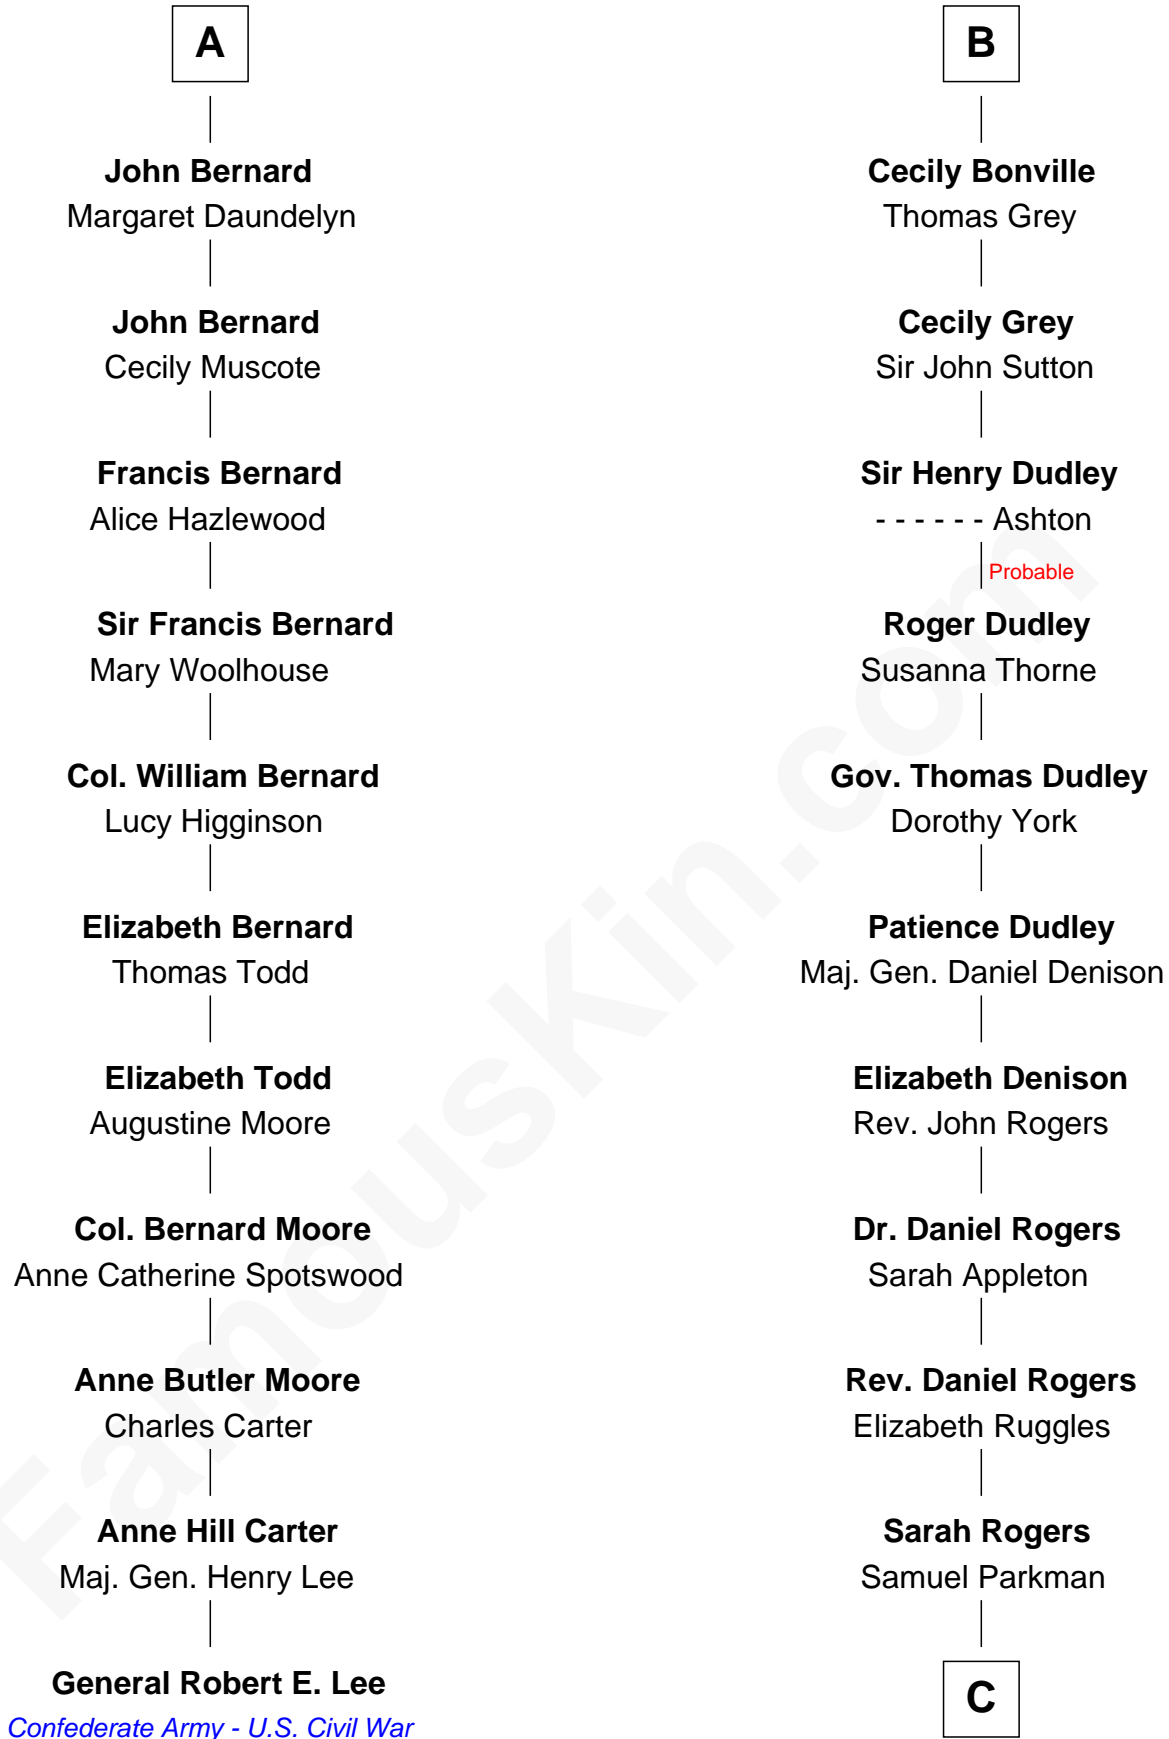

FamousKin.com

Relationship Chart of

General Robert E. Lee

Confederate Army - U.S. Civil War

17th cousin 2 times removed of

Colonel Robert Gould Shaw

U.S. Civil War leader of film "Glory" fame

Sir Robert de Ros

Isabel de Aubeney

C

Elizabeth Willard Parkman

Robert Gould Shaw

Francis George Shaw

Sarah Blake Sturgis

Colonel Robert Gould Shaw

Main character in film "Glory"