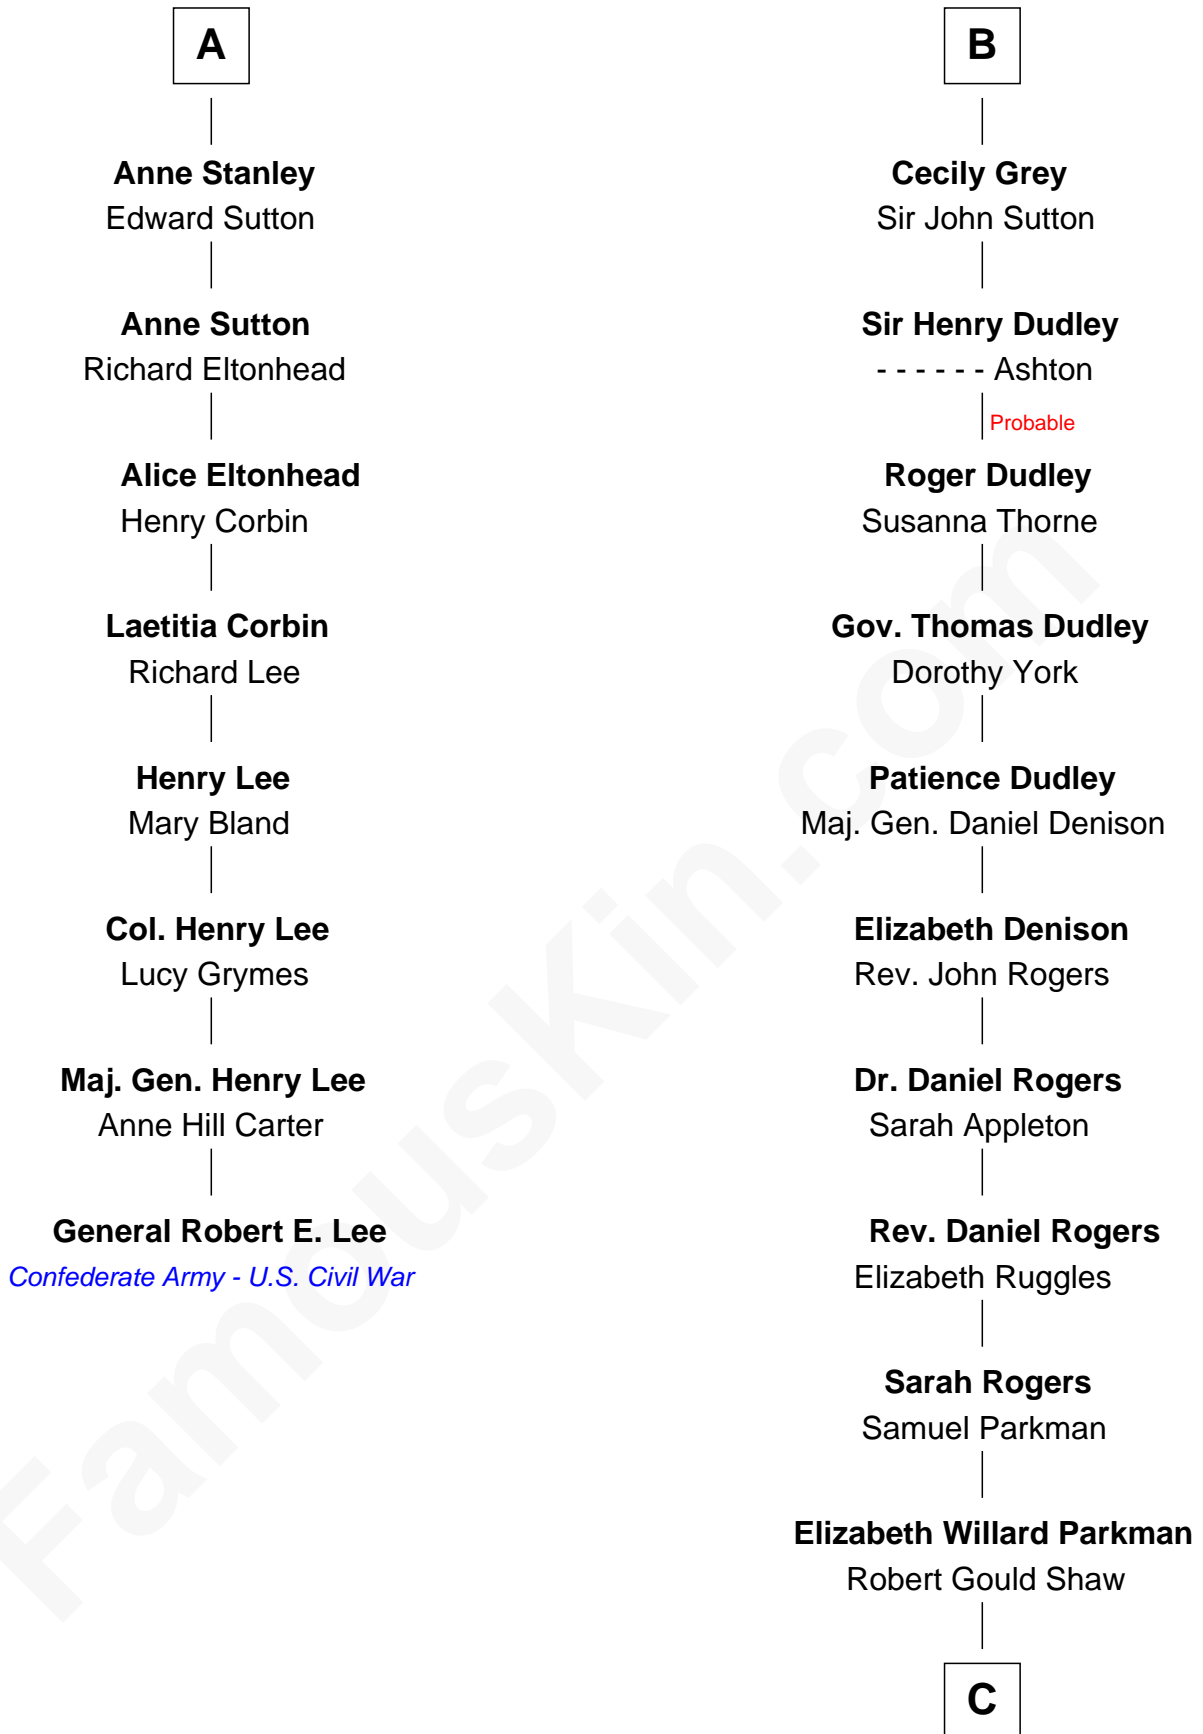

## Relationship Chart of

**General Robert E. Lee**

*Confederate Army - U.S. Civil War*

14th cousin 4 times removed of

**Colonel Robert Gould Shaw**

*U.S. Civil War leader of film "Glory" fame*

**Sir John de Harington**

Joan - - - - -

C

Francis George Shaw

Sarah Blake Sturgis

Colonel Robert Gould Shaw

*Main character in film "Glory"*

FamousKin.com