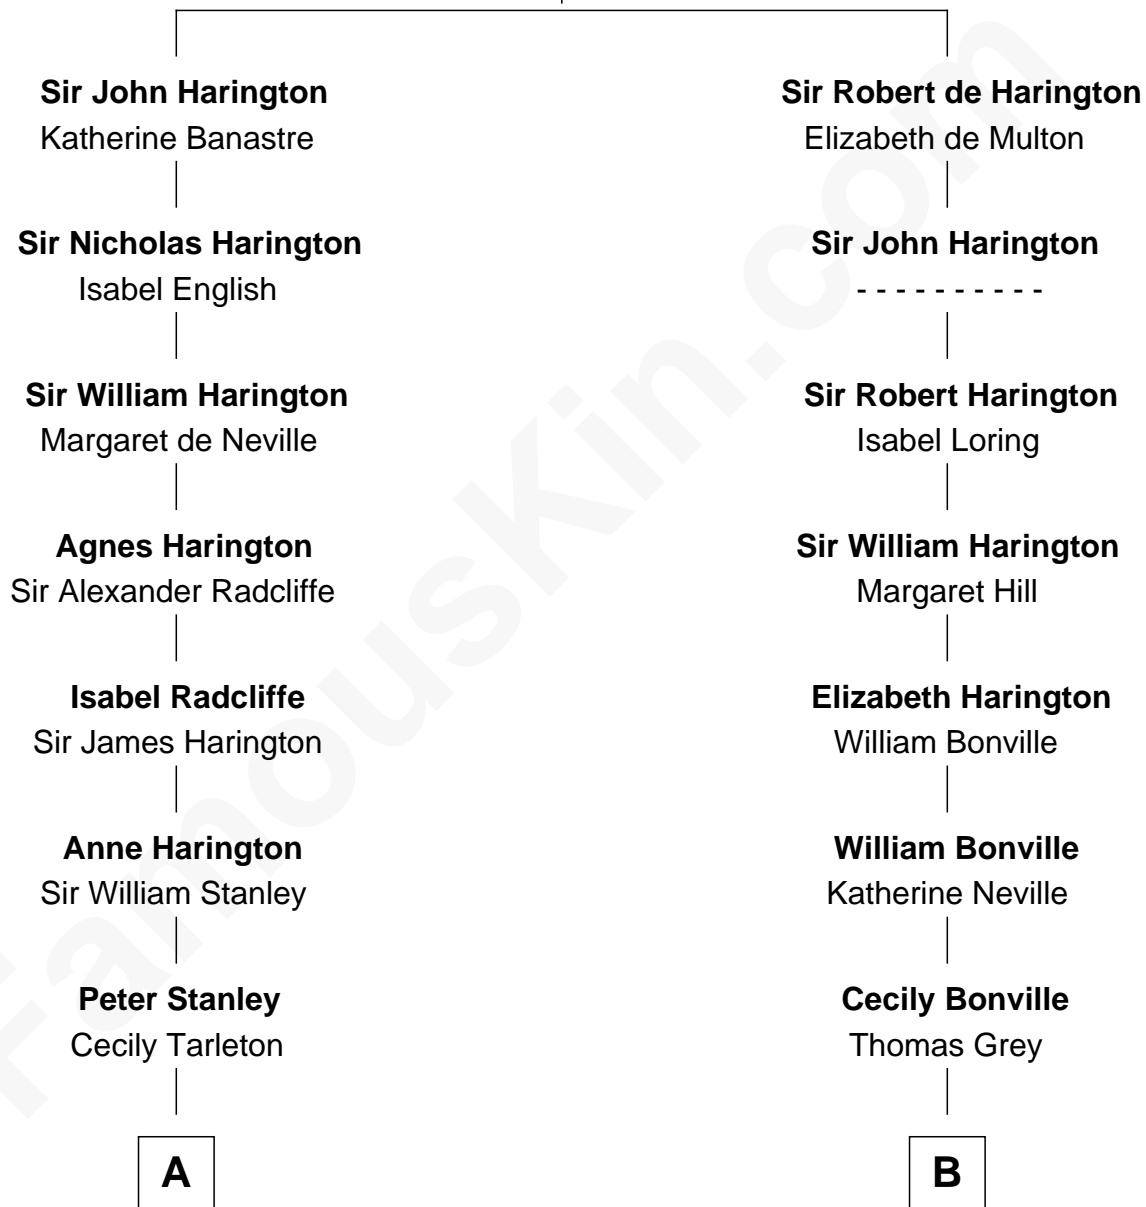

## Relationship Chart of

**General Robert E. Lee**

*Confederate Army - U.S. Civil War*

14th cousin 4 times removed of

**Colonel Robert Gould Shaw**

*U.S. Civil War leader of film "Glory" fame*

**Sir John de Harington**

Joan - - - - -

C

Francis George Shaw

Sarah Blake Sturgis

Colonel Robert Gould Shaw

*Main character in film "Glory"*

FamousKin.com