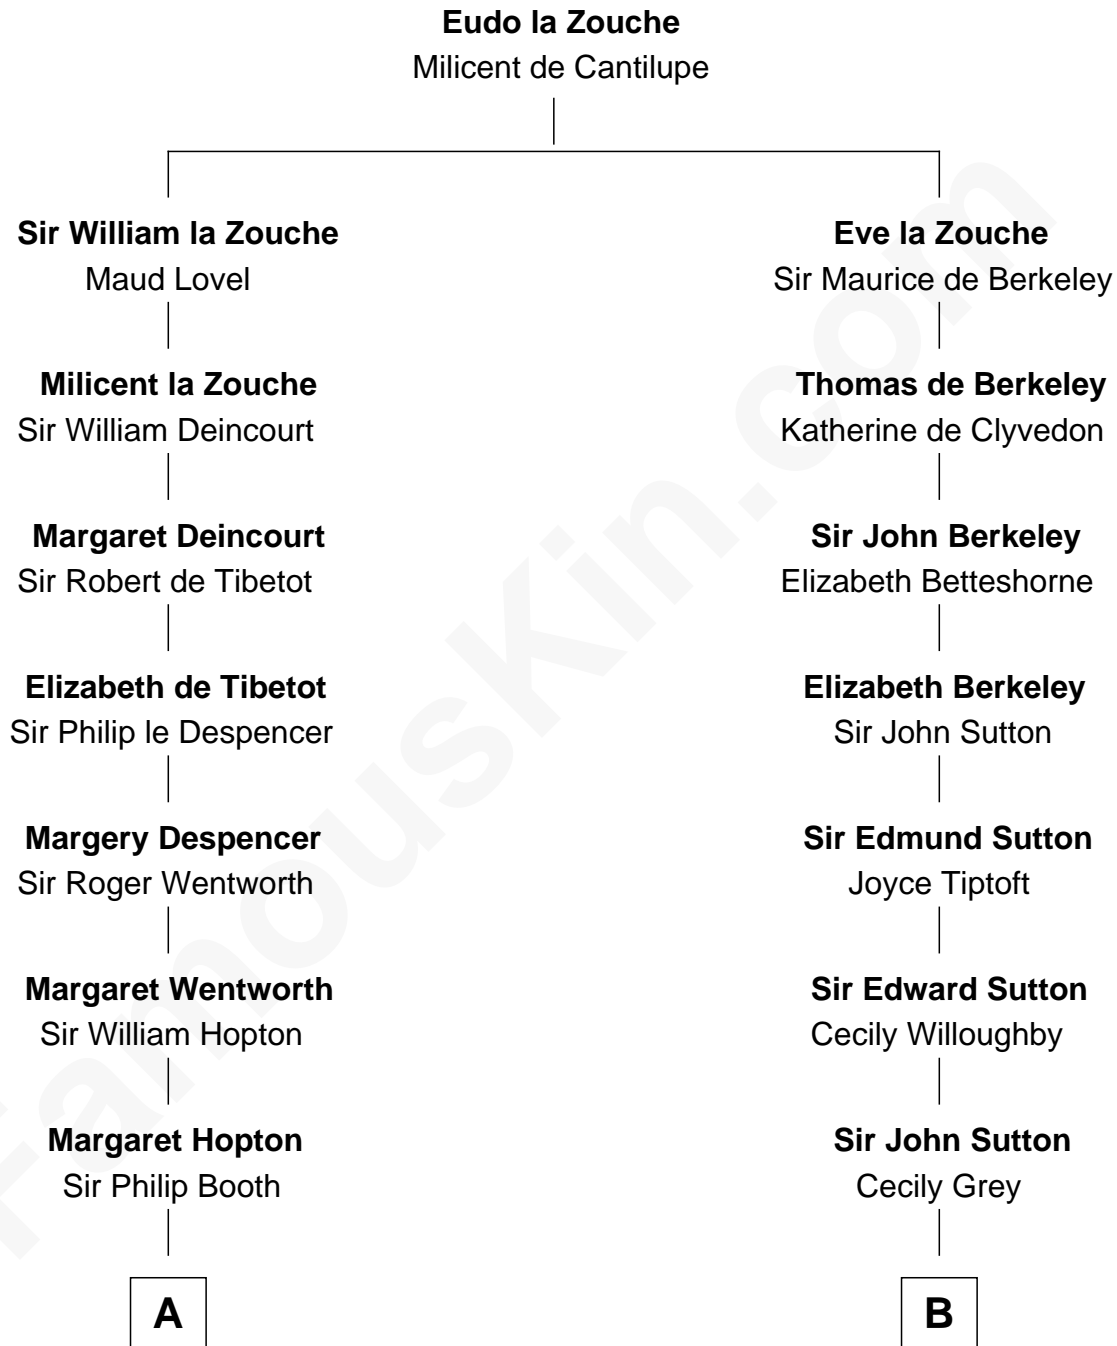

## Relationship Chart of

**General Robert E. Lee**

*Confederate Army - U.S. Civil War*

17th cousin 1 time removed of

**Colonel Robert Gould Shaw**

*U.S. Civil War leader of film "Glory" fame*

**C**

—  
**Maj. Gen. Henry Lee**

Anne Hill Carter

—  
**General Robert E. Lee**

*Confederate Army - U.S. Civil War*

FamousKin.com