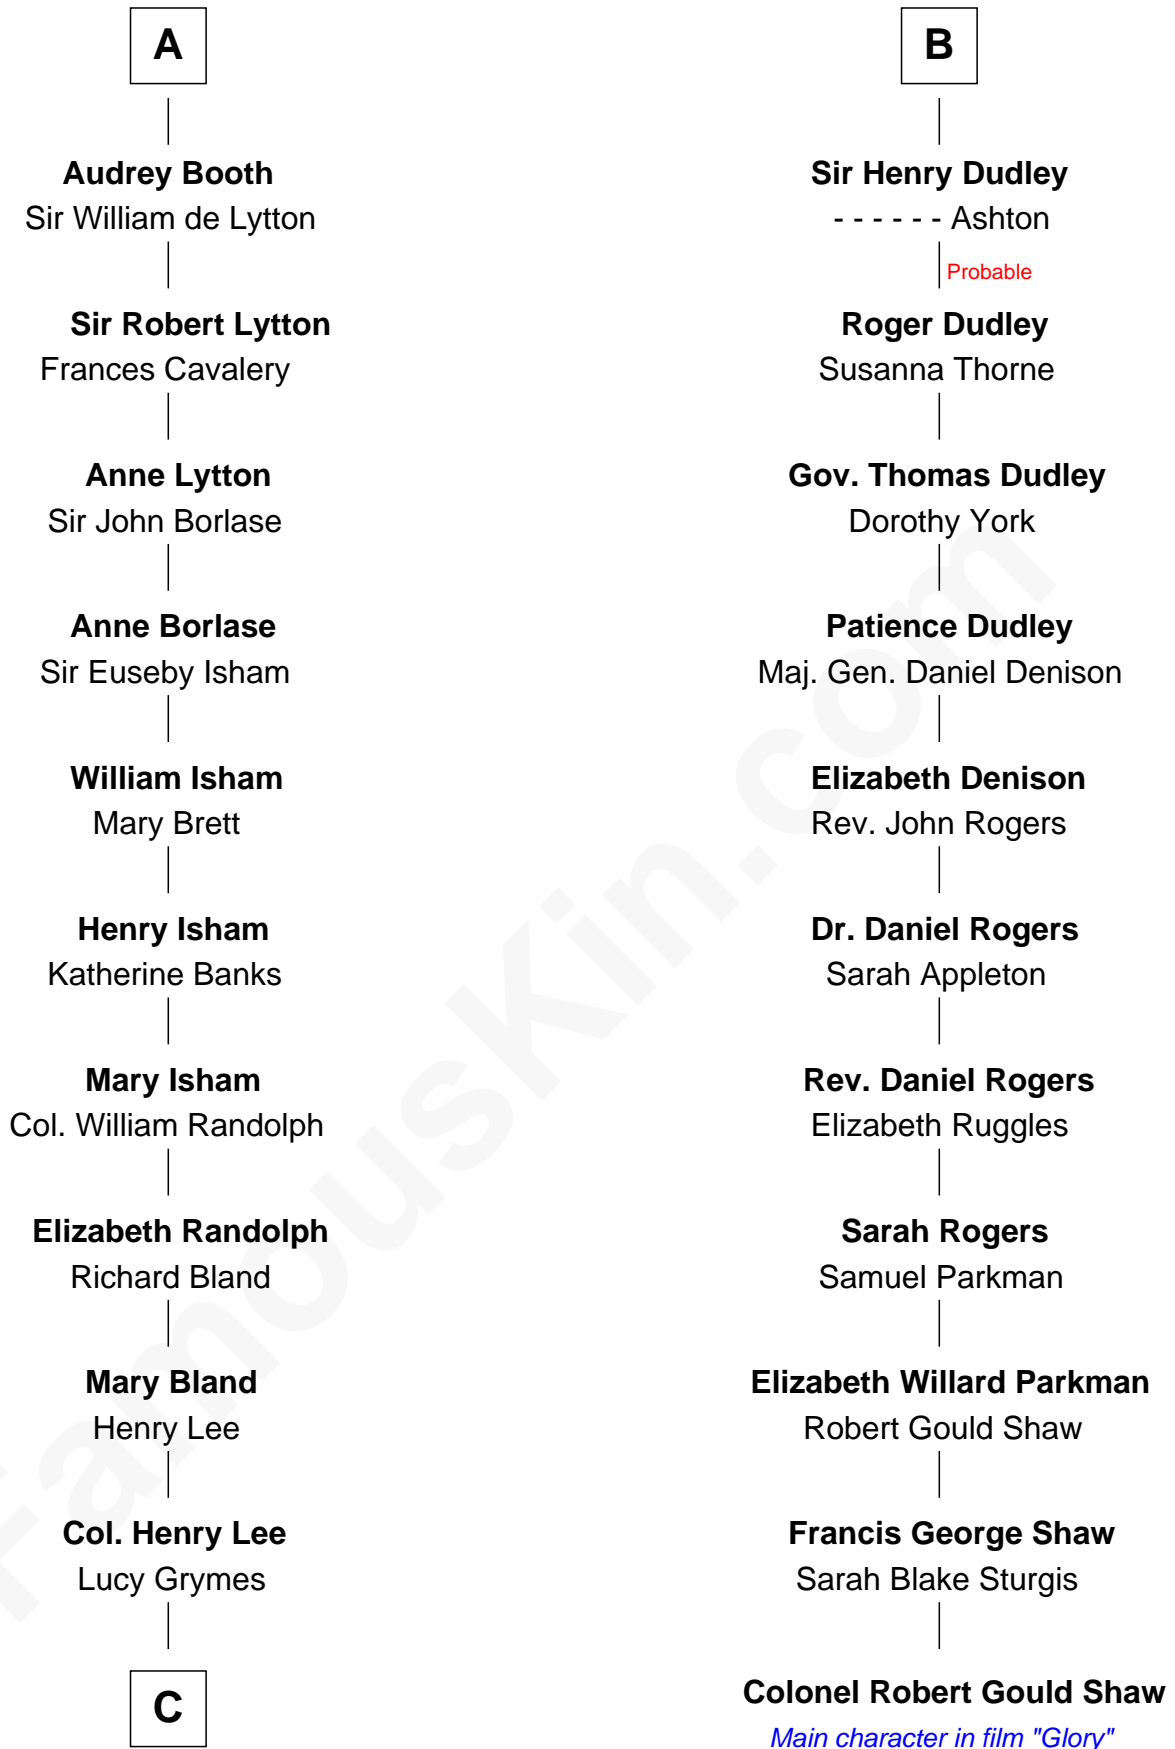

## Relationship Chart of

**General Robert E. Lee**

*Confederate Army - U.S. Civil War*

17th cousin 1 time removed of

**Colonel Robert Gould Shaw**

*U.S. Civil War leader of film "Glory" fame*

**C**

—  
**Maj. Gen. Henry Lee**