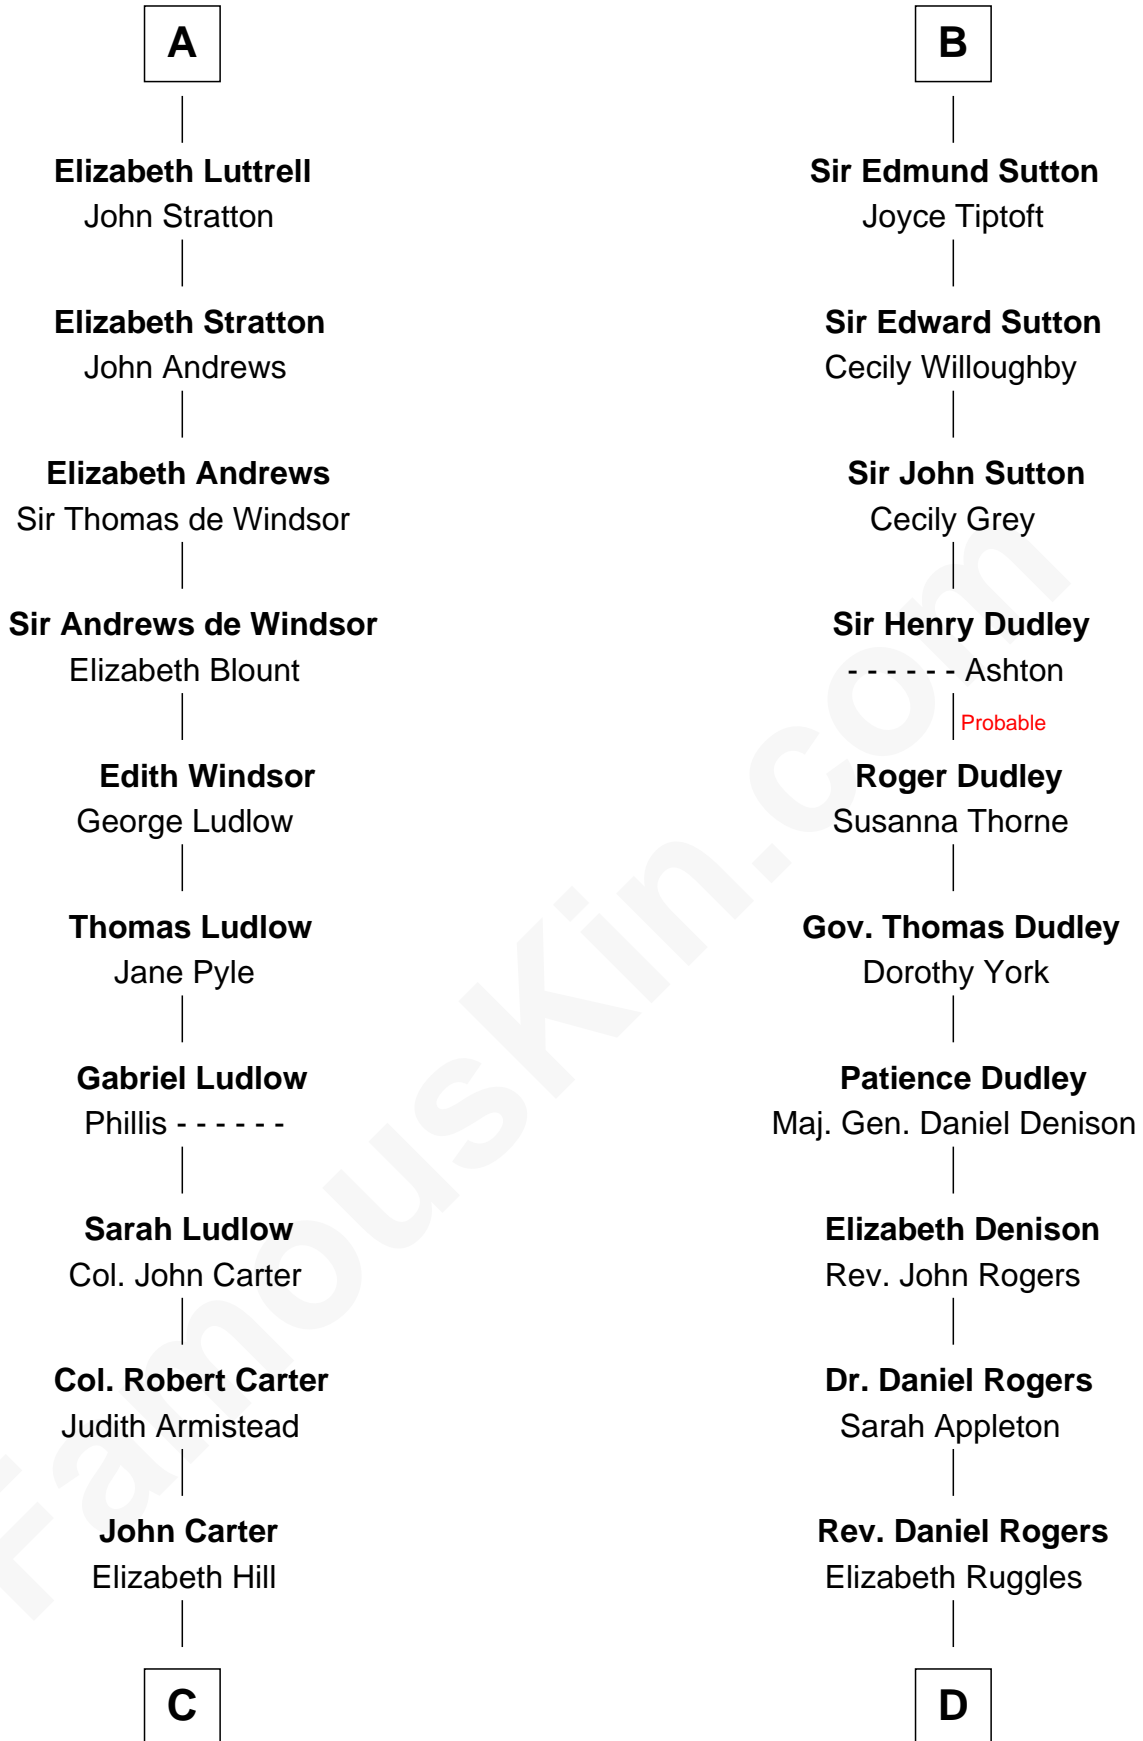

FamousKin.com Relationship Chart of

General Robert E. Lee

Confederate Army - U.S. Civil War

19th cousin 1 time removed of

Colonel Robert Gould Shaw

U.S. Civil War leader of film "Glory" fame

Saher de Quincy
Margaret de Beaumont

C

Charles Carter
Anne Butler Moore

Anne Hill Carter
Maj. Gen. Henry Lee

General Robert E. Lee
Confederate Army - U.S. Civil War

D

Sarah Rogers
Samuel Parkman

Elizabeth Willard Parkman
Robert Gould Shaw

Francis George Shaw
Sarah Blake Sturgis

Colonel Robert Gould Shaw
Main character in film "Glory"

FamousKin.com