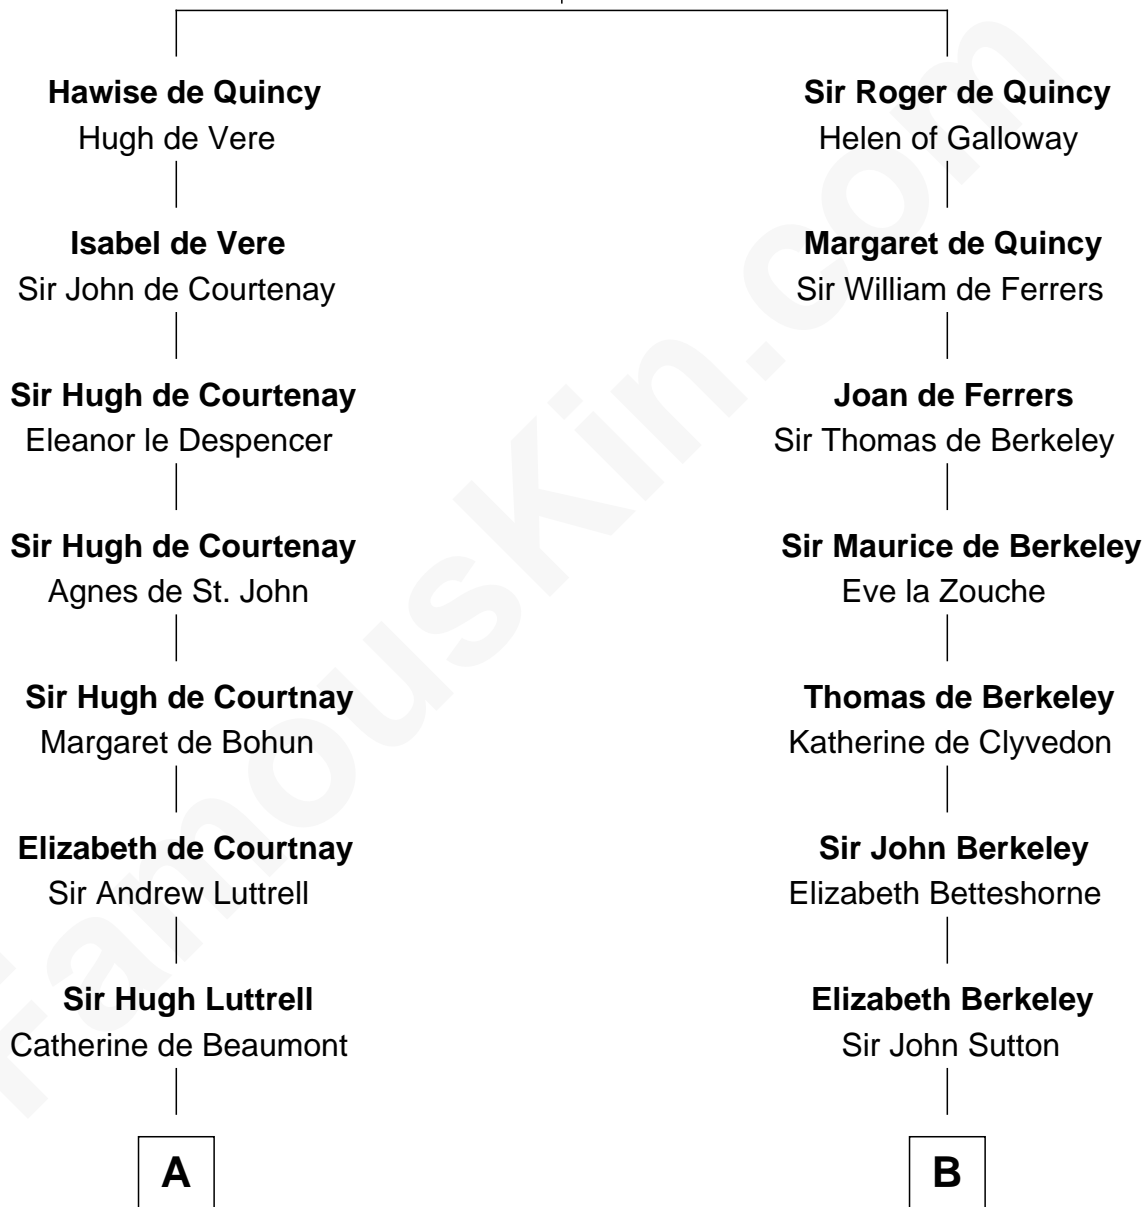

FamousKin.com Relationship Chart of

General Robert E. Lee

Confederate Army - U.S. Civil War

19th cousin 1 time removed of

Colonel Robert Gould Shaw

U.S. Civil War leader of film "Glory" fame

Saher de Quincy
Margaret de Beaumont

C

Charles Carter
Anne Butler Moore

Anne Hill Carter
Maj. Gen. Henry Lee

General Robert E. Lee
Confederate Army - U.S. Civil War

D

Sarah Rogers
Samuel Parkman

Elizabeth Willard Parkman
Robert Gould Shaw

Francis George Shaw
Sarah Blake Sturgis

Colonel Robert Gould Shaw
Main character in film "Glory"

FamousKin.com