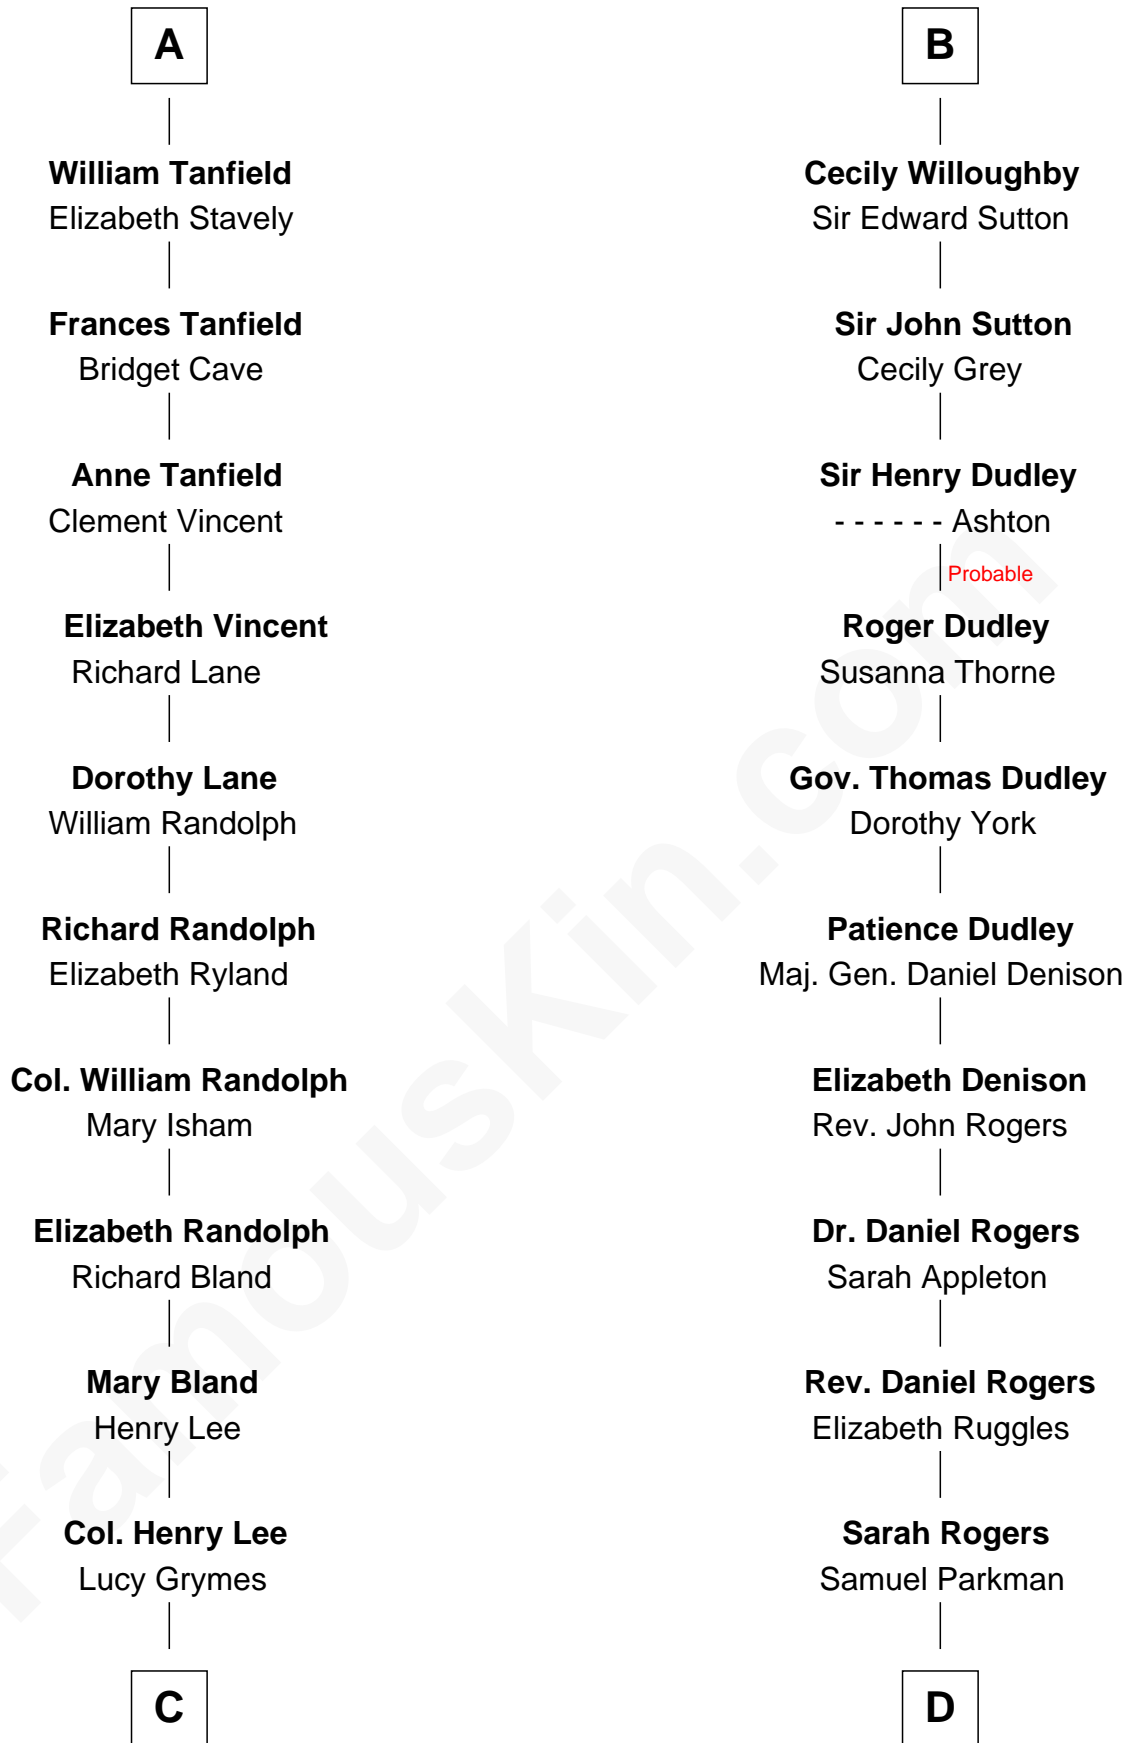

FamousKin.com

Relationship Chart of

General Robert E. Lee

Confederate Army - U.S. Civil War

18th cousin 1 time removed of

Colonel Robert Gould Shaw

U.S. Civil War leader of film "Glory" fame

C

Maj. Gen. Henry Lee

Anne Hill Carter

General Robert E. Lee

Confederate Army - U.S. Civil War

D

Elizabeth Willard Parkman

Robert Gould Shaw

Francis George Shaw

Sarah Blake Sturgis

Colonel Robert Gould Shaw

Main character in film "Glory"

FamousKin.com