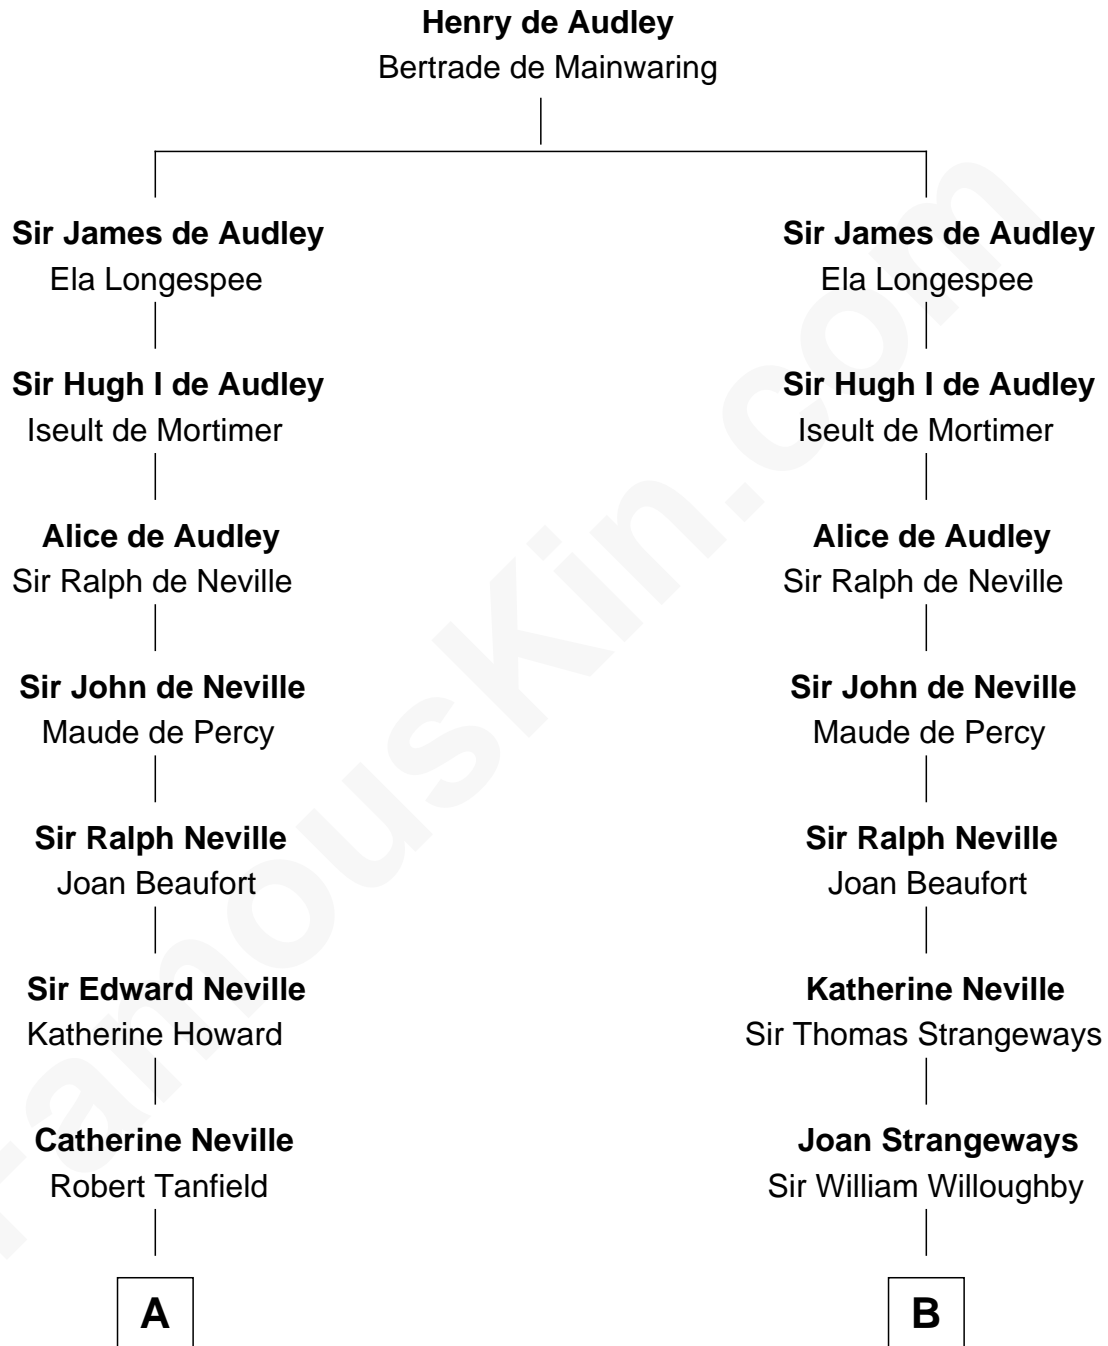

FamousKin.com

Relationship Chart of

General Robert E. Lee

Confederate Army - U.S. Civil War

18th cousin 1 time removed of

Colonel Robert Gould Shaw

U.S. Civil War leader of film "Glory" fame

C

Maj. Gen. Henry Lee

Anne Hill Carter

General Robert E. Lee

Confederate Army - U.S. Civil War

D

Elizabeth Willard Parkman

Robert Gould Shaw

Francis George Shaw

Sarah Blake Sturgis

Colonel Robert Gould Shaw

Main character in film "Glory"

FamousKin.com