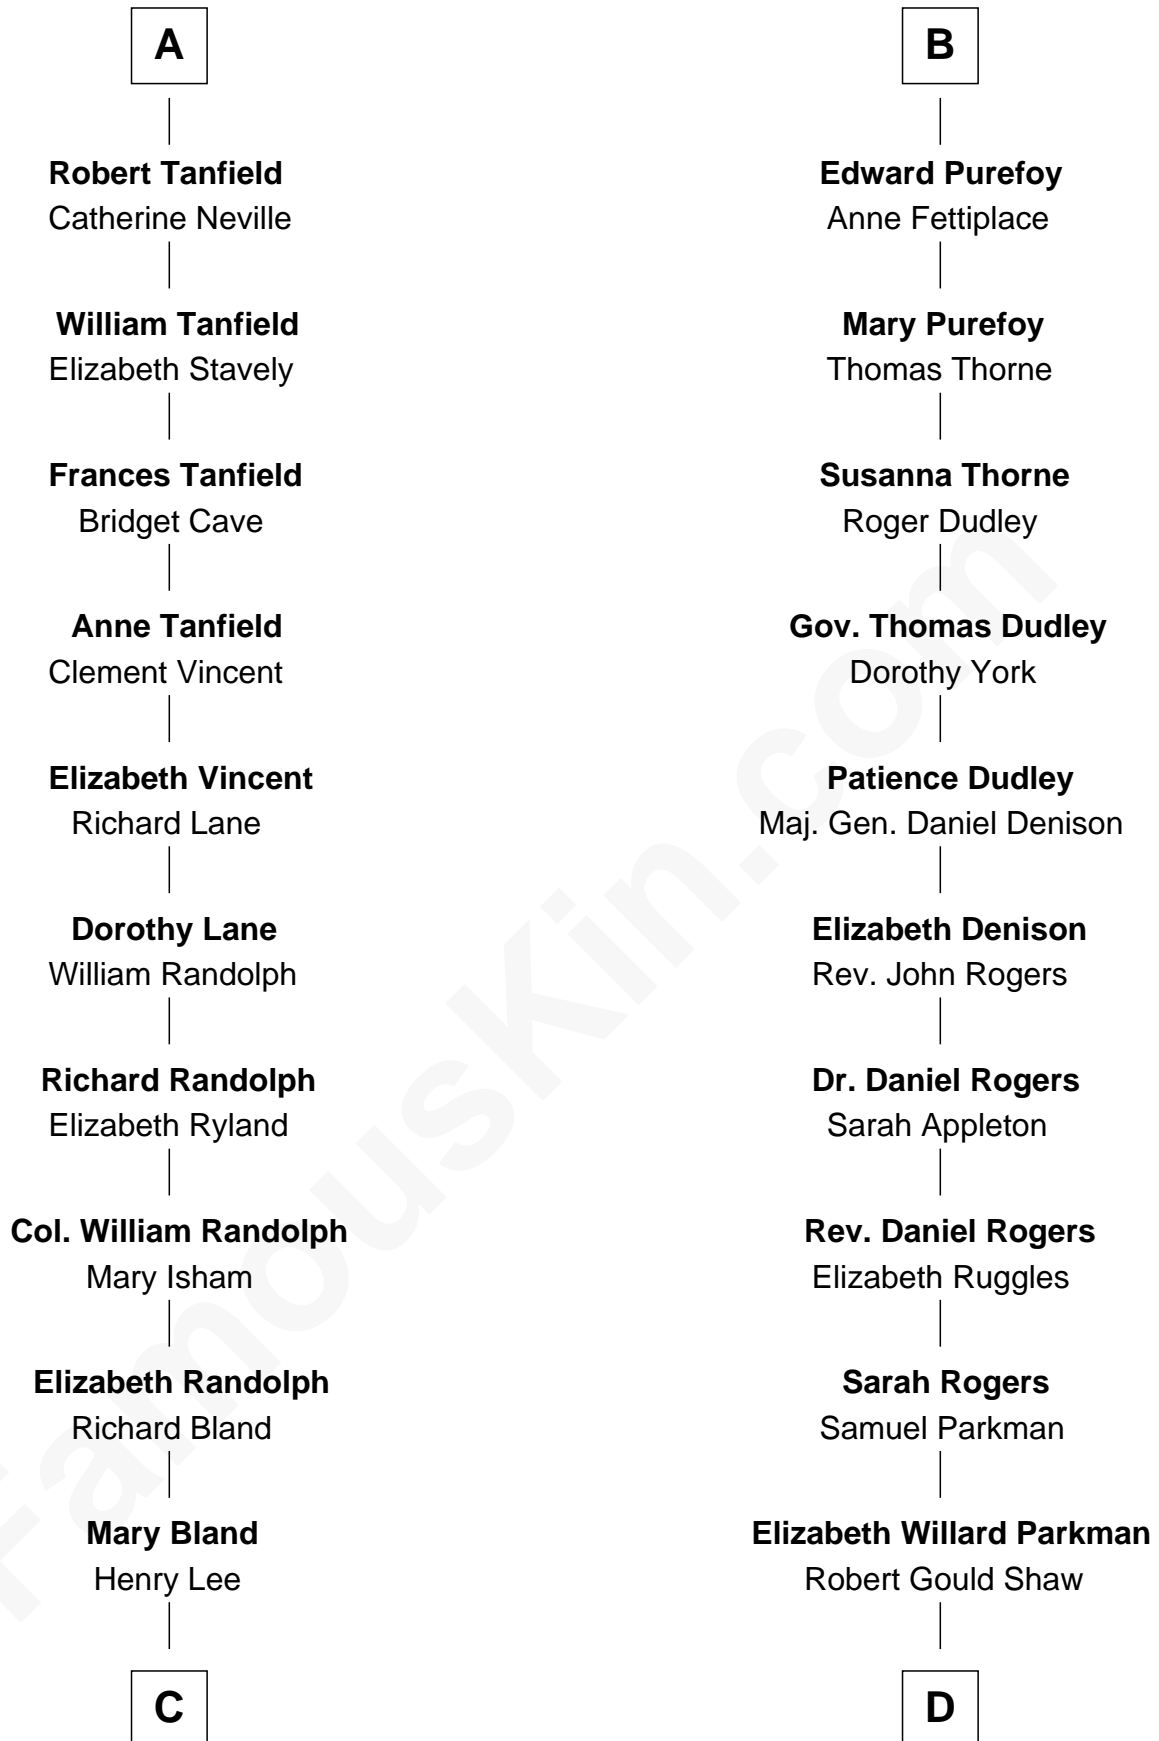

FamousKin.com

Relationship Chart of

General Robert E. Lee

Confederate Army - U.S. Civil War

18th cousin 1 time removed of

Colonel Robert Gould Shaw

U.S. Civil War leader of film "Glory" fame

Sir Nicholas Audley

Joan Martin

C

Col. Henry Lee

Lucy Grymes

Maj. Gen. Henry Lee

Anne Hill Carter

General Robert E. Lee

Confederate Army - U.S. Civil War

D

Francis George Shaw

Sarah Blake Sturgis

Colonel Robert Gould Shaw

Main character in film "Glory"

FamousKin.com