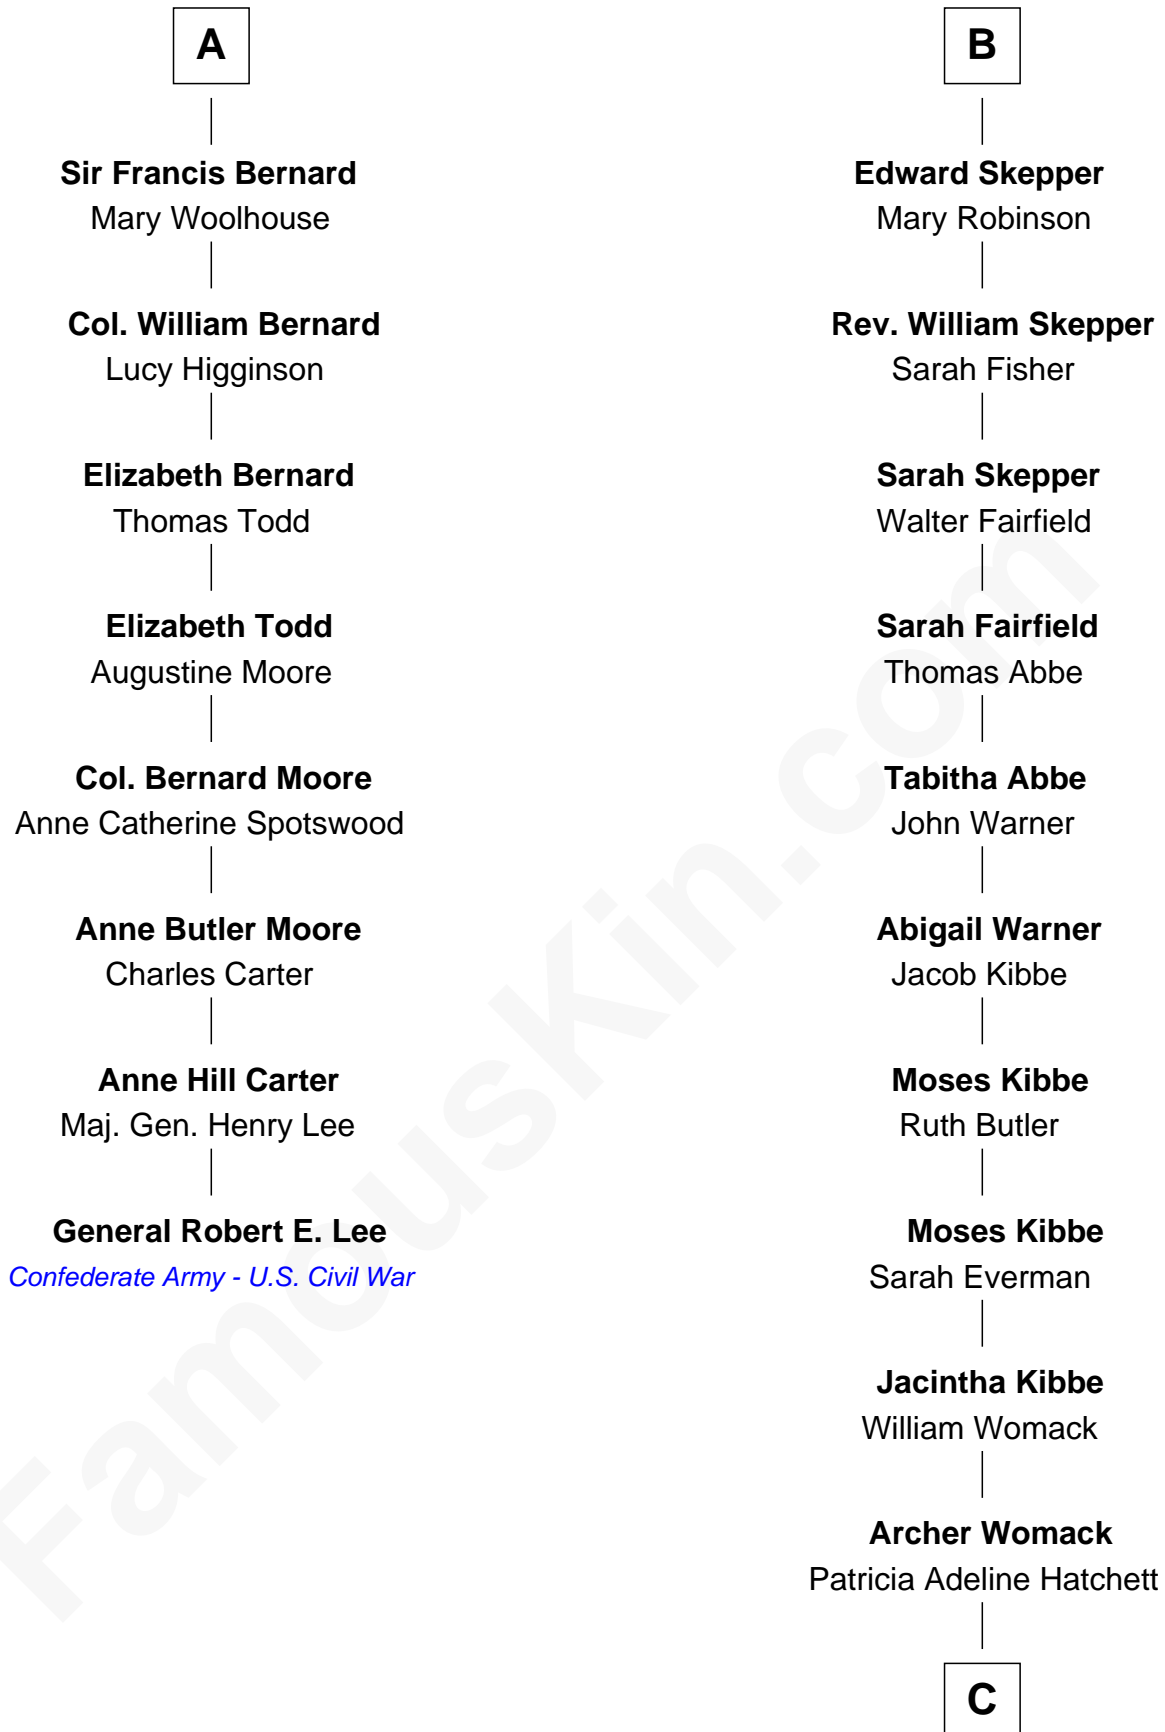

FamousKin.com

Relationship Chart of

General Robert E. Lee

Confederate Army - U.S. Civil War

14th cousin 4 times removed of

Roy Rogers

Cowboy movie actor and singer

Sir Hugh de Stafford
Philippa de Beauchamp

John Bernard

Margaret Daundelyn

John Bernard

Cecily Muscote

Francis Bernard

Alice Hazlewood

A

Katherine de Stafford

Michael de la Pole

Isabel de la Pole

Thomas Morley

Anne Morley

Sir John Hastings

Elizabeth Hastings

Sir Robert Hildyard

Sir Piers Hildyard

Joan de la See

Isabel Hildyard

Ralph Legard

Joan Ledgard

Richard Skepper

B

C

Mattie M. Womack