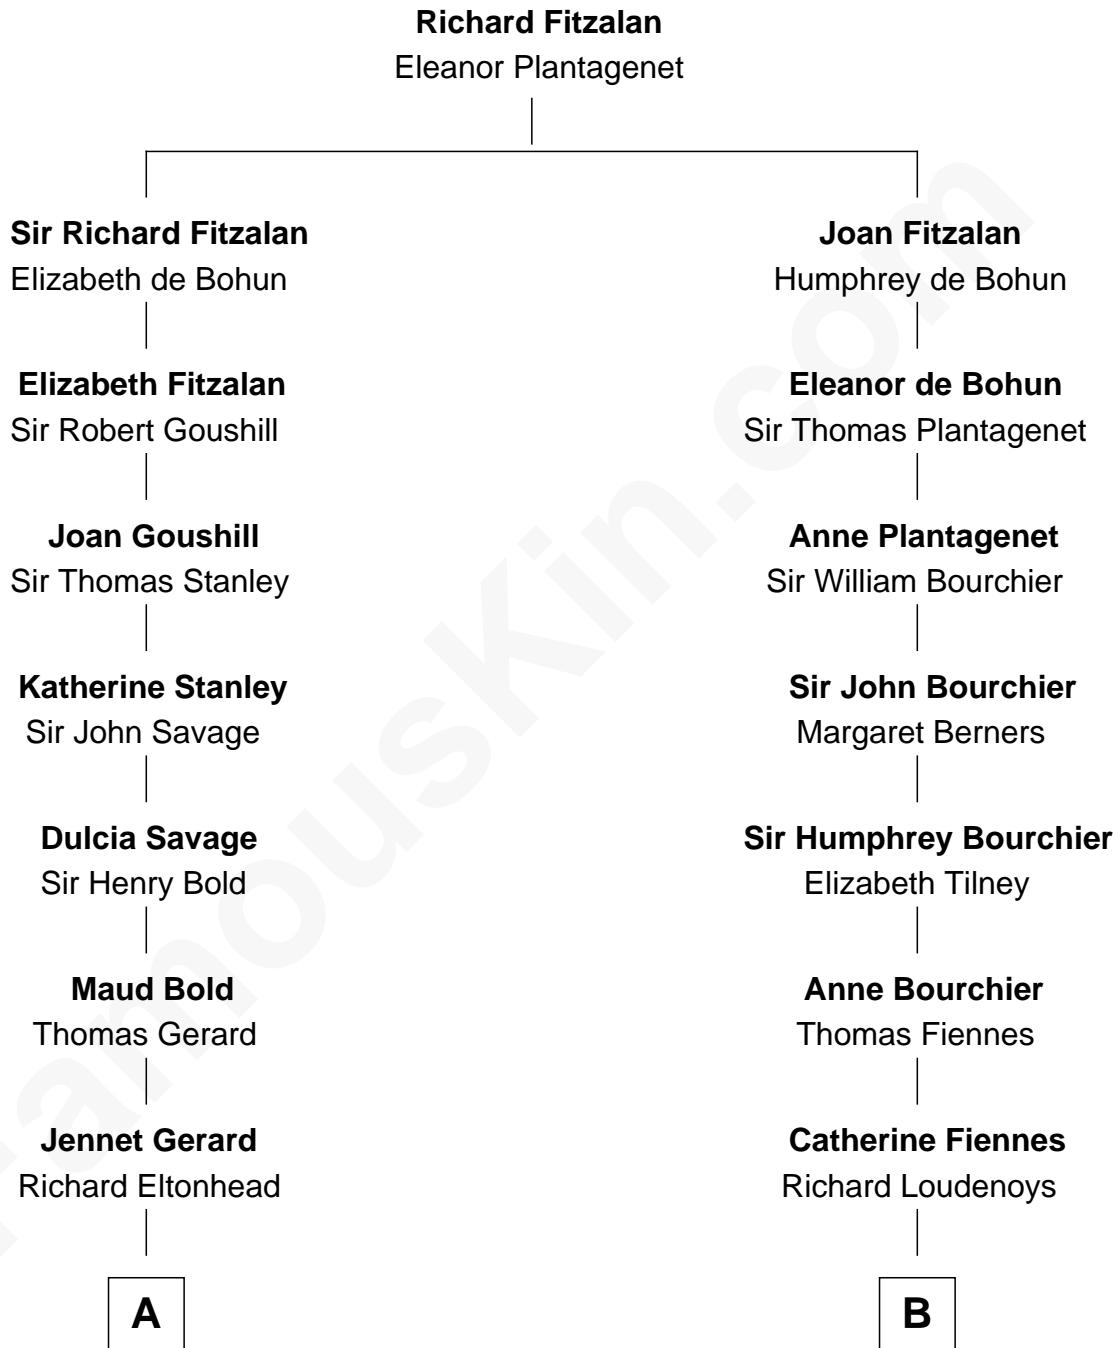

# FamousKin.com Relationship Chart of

**General Robert E. Lee**

*Confederate Army - U.S. Civil War*

14th cousin 7 times removed of

**Anne Baxter**

*Movie Actress*

**C**

Rev. David Wright

Abigail Goddard

William Carey Wright

Anna Lloyd Jones

Frank Lloyd Wright

Catherine L. Tobin

Catherine Dorothy Wright

Kenneth Stuart Baxter

**Anne Baxter**

*Movie Actress*