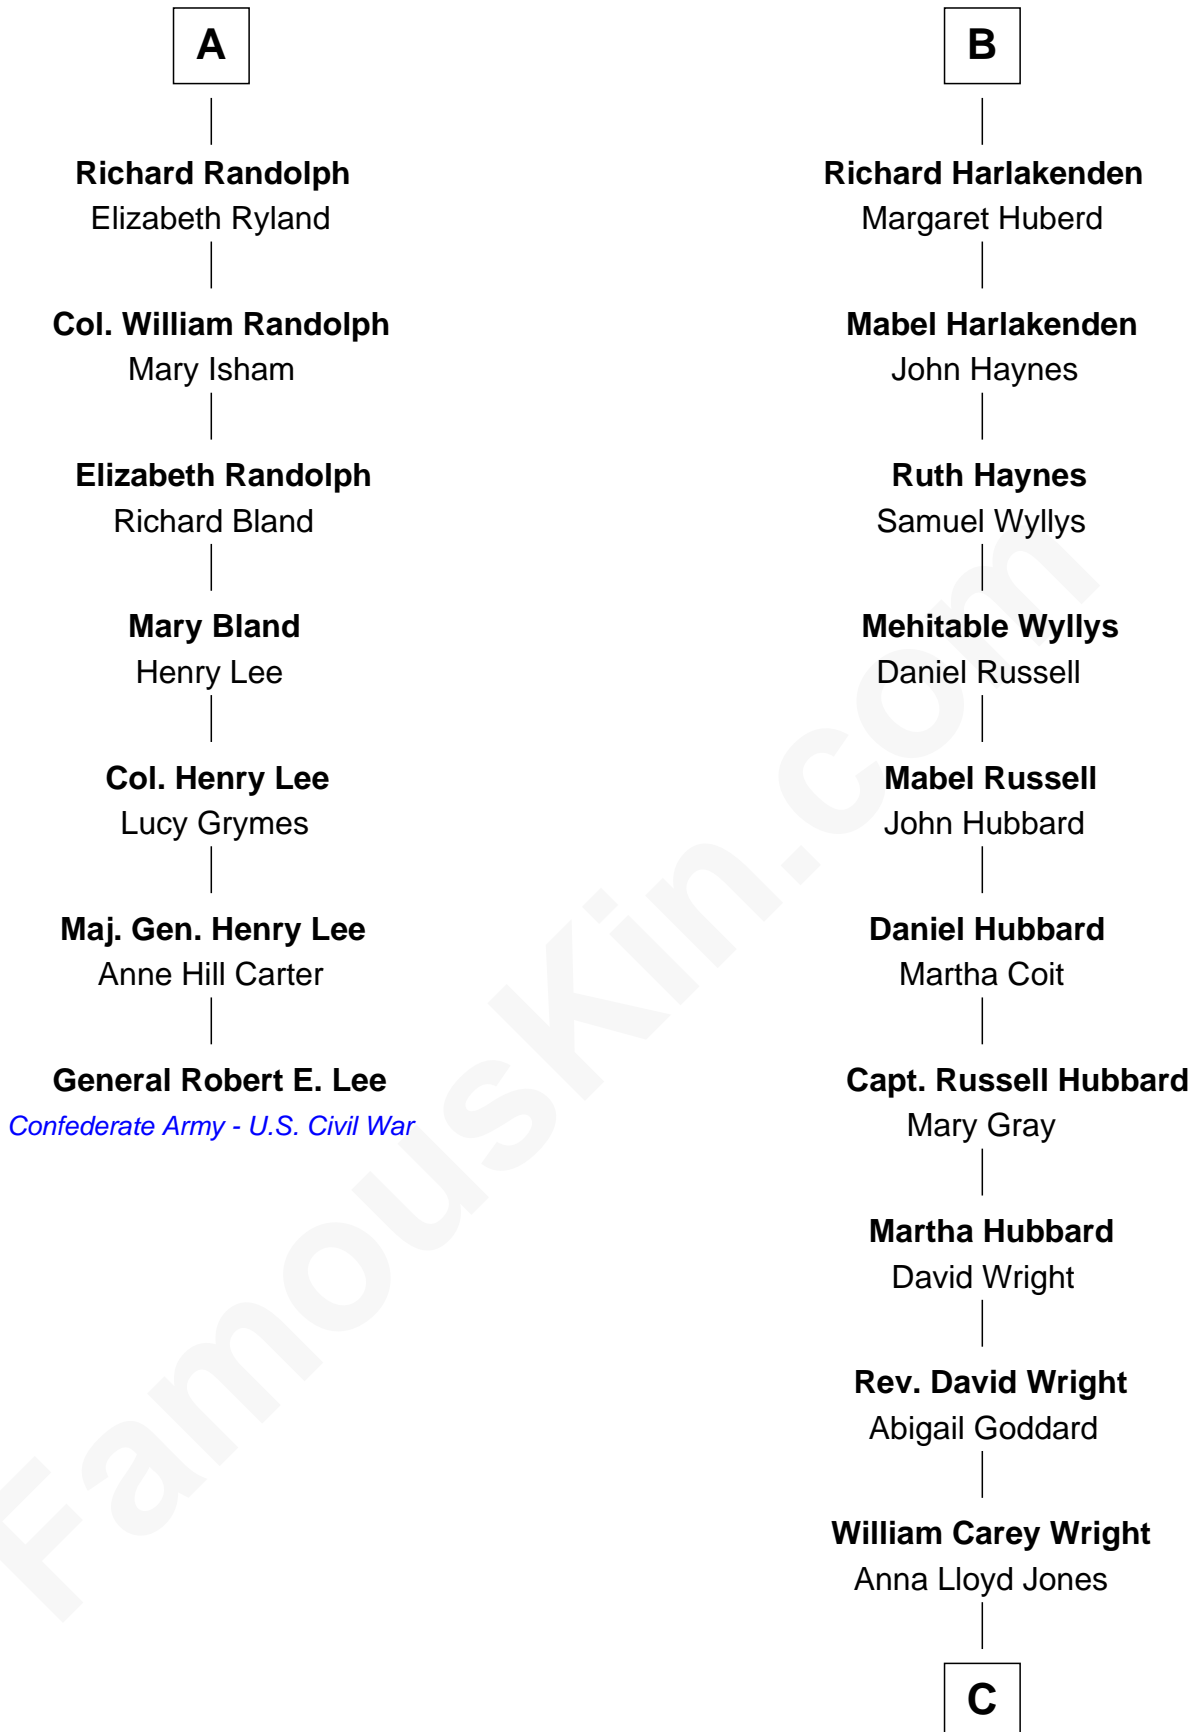

# FamousKin.com Relationship Chart of

**General Robert E. Lee**

*Confederate Army - U.S. Civil War*

13th cousin 6 times removed of

**Anne Baxter**

*Movie Actress*

**Sir Ralph Neville**

Joan Beaufort

**Anne Tanfield**

Clement Vincent

**Elizabeth Vincent**

Richard Lane

**Dorothy Lane**

William Randolph

**A**

**Sir Richard Neville**

Alice Montagu

**Alice de Neville**

Sir Henry FitzHugh

**Alice FitzHugh**

Sir John Fiennes

**Thomas Fiennes**

Anne Bouchier

**Catherine Fiennes**

Richard Loudenoys

**Mary Loudenoys**

Thomas Harlakenden

**Roger Harlakenden**

**B**

**C**

**Frank Lloyd Wright**

Catherine L. Tobin