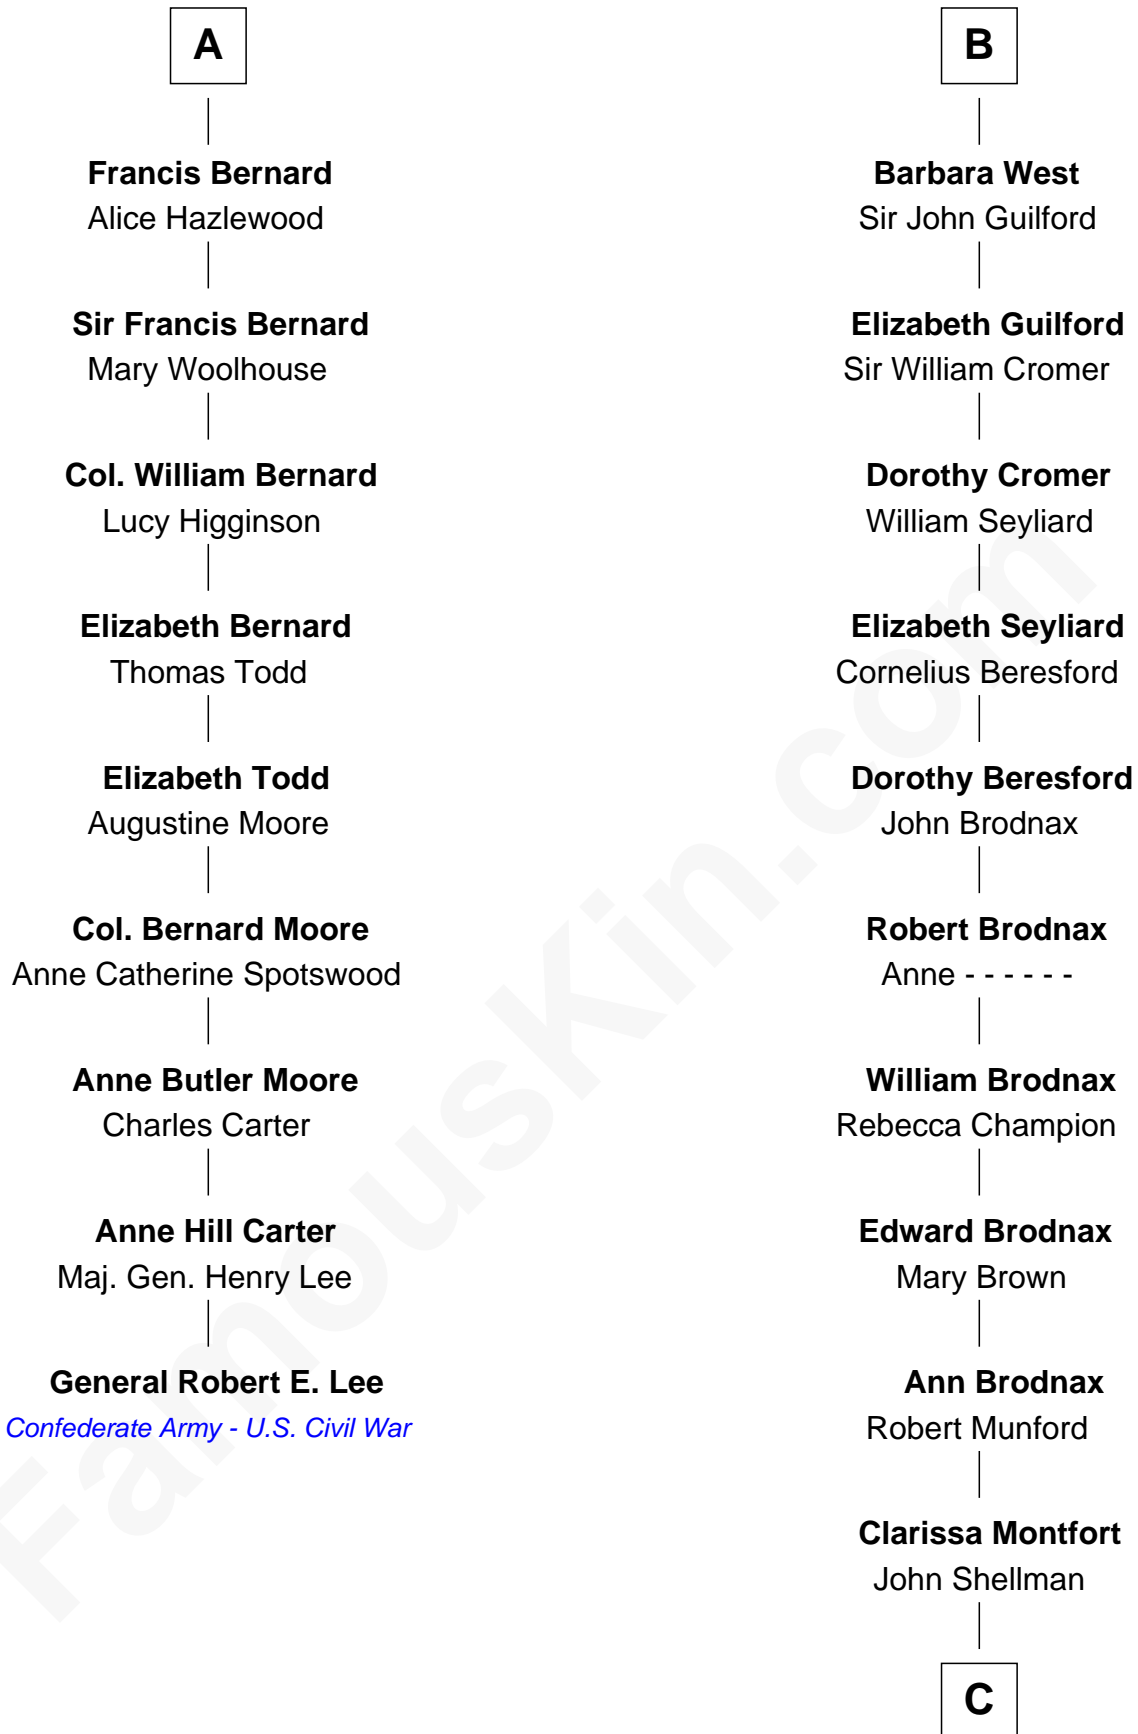

Maud de Beauchamp

Sir Roger de Clifford

Katherine de Clifford

Sir Ralph de Greystoke

Maud de Greystoke

Eudo de Welles

Sir Lionel de Welles

Joan de Waterton

Eleanor de Welles

Sir Thomas Hoo

Anne Hoo

Sir Roger Copley

Eleanor Copley

Sir Thomas West

B

C

—
Susan Montfort Shellman

Samuel Howard Fay

—
Harriet Eleanor Fay

Rev. James Smith Bush

—
Samuel Prescott Bush

Flora Sheldon

—
Prescott Sheldon Bush

Dorothy Wear Walker

—
George H. W. Bush

41st U.S. President

FamousKin.com