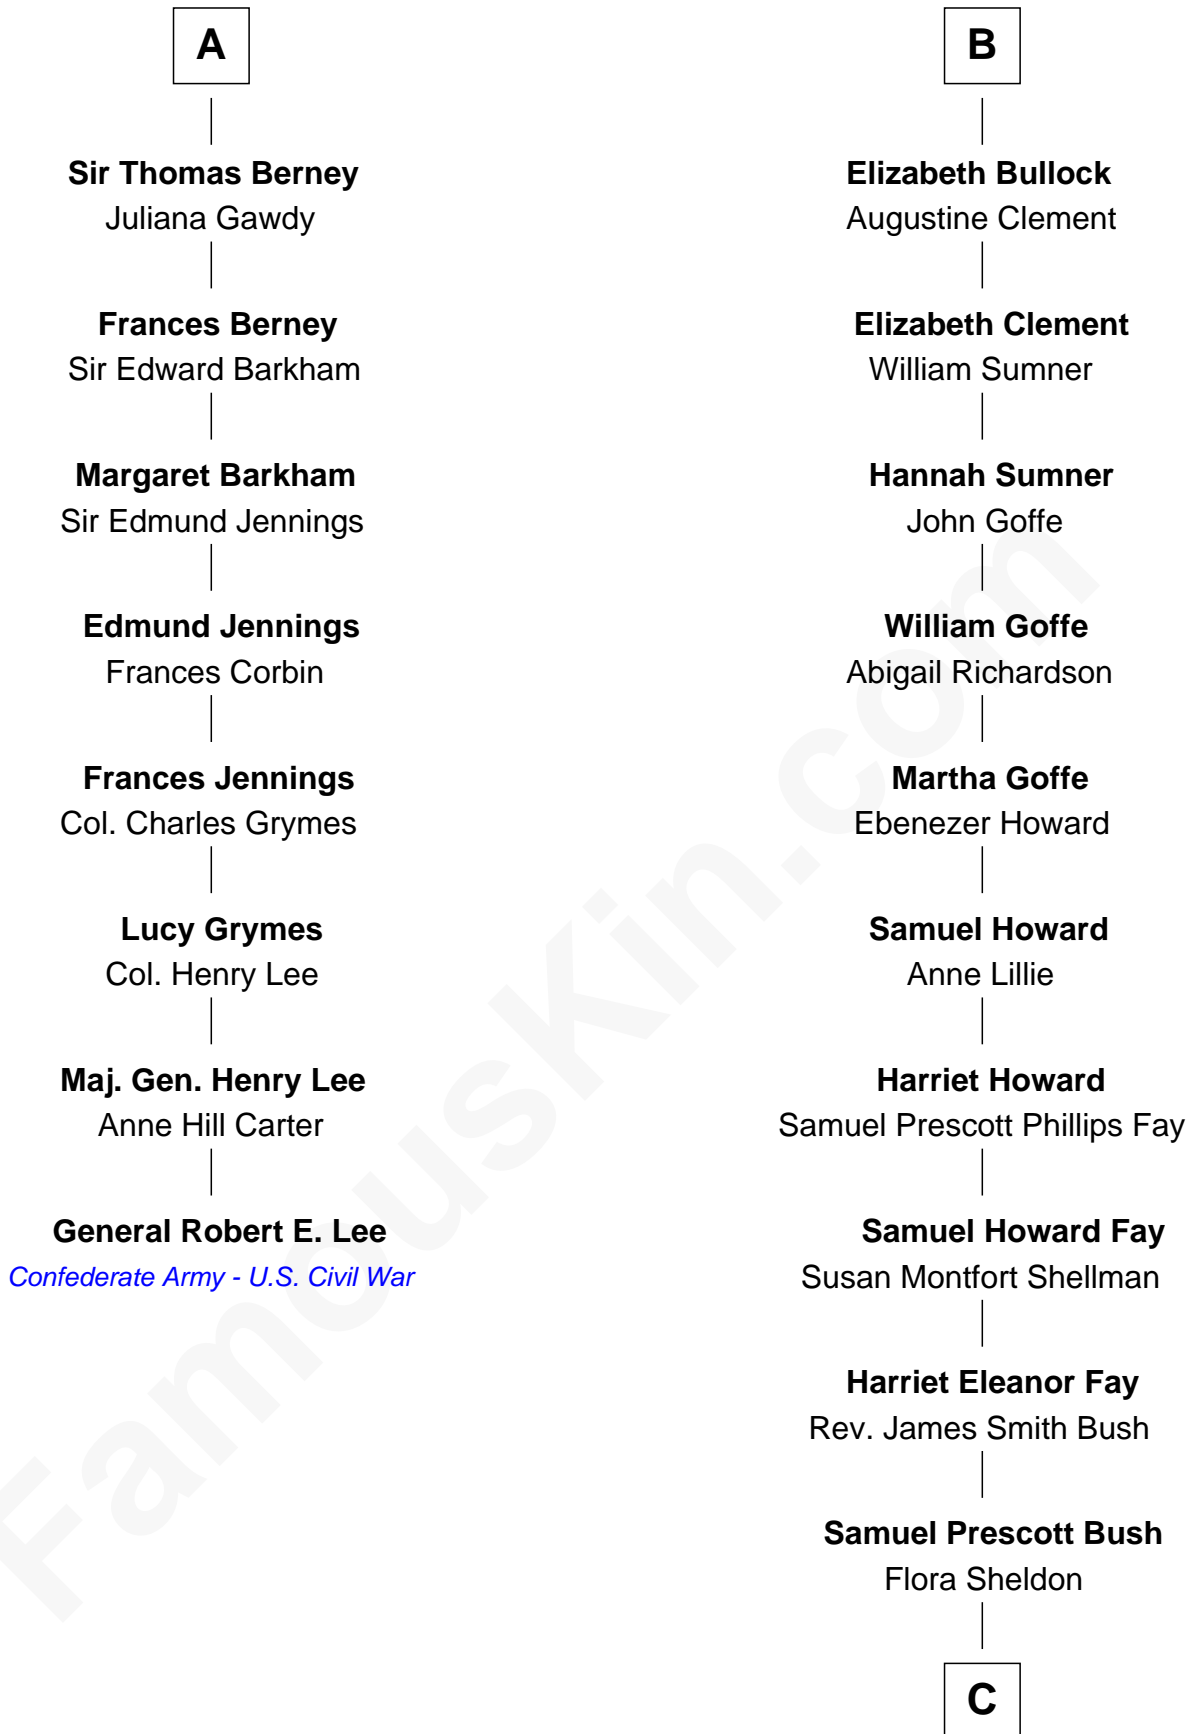

FamousKin.com Relationship Chart of

General Robert E. Lee

Confederate Army - U.S. Civil War

14th cousin 4 times removed of

George H. W. Bush

41st U.S. President

Sir Richard Sergeaux

Philippe Fitzalan

C

Prescott Sheldon Bush

Dorothy Wear Walker

George H. W. Bush

41st U.S. President

FamousKin.com