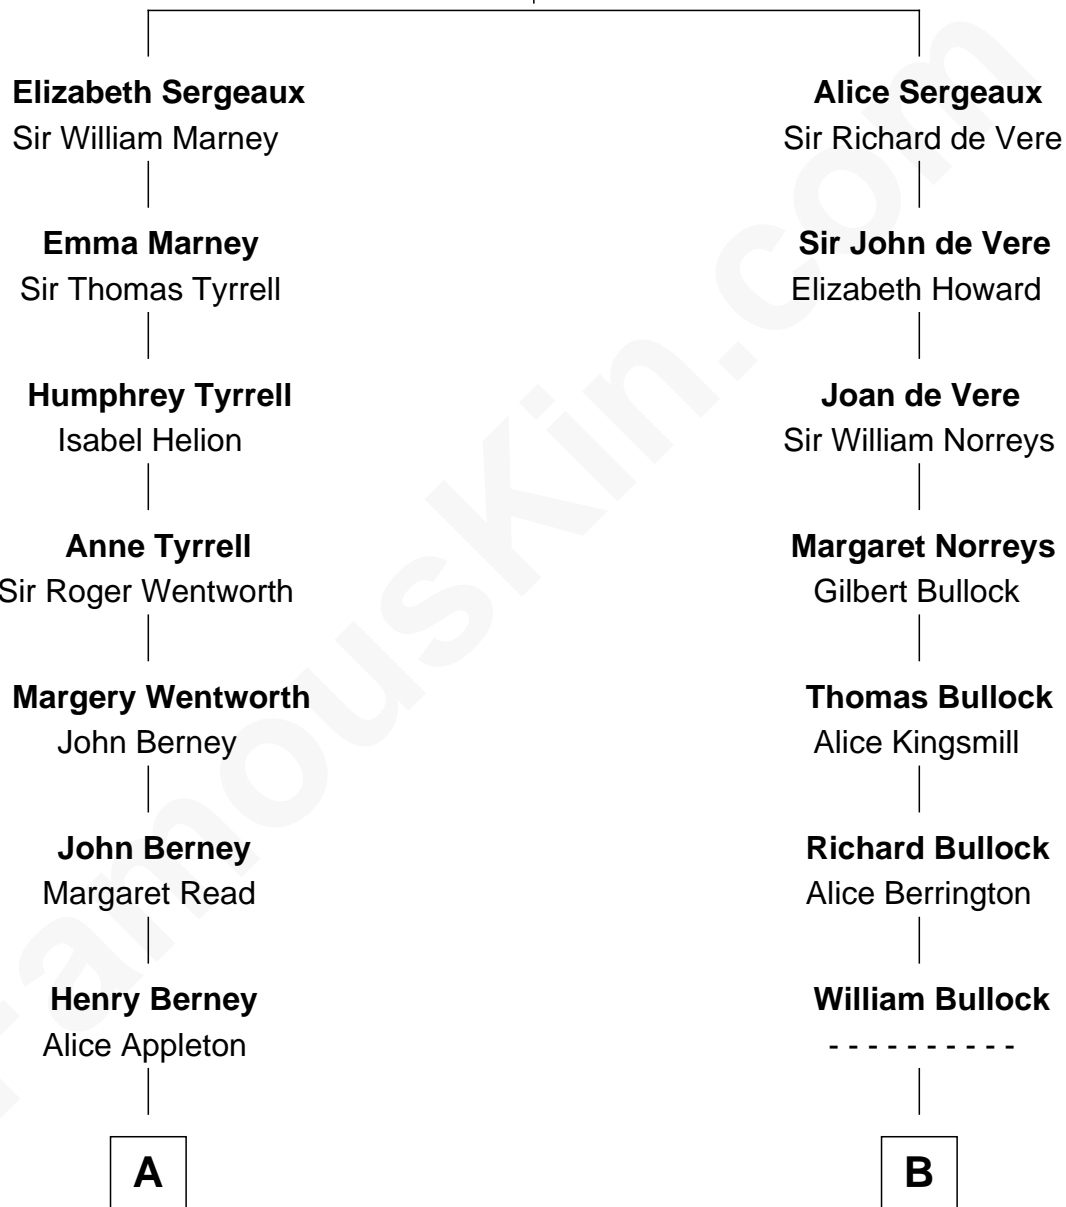

FamousKin.com Relationship Chart of

General Robert E. Lee

Confederate Army - U.S. Civil War

14th cousin 4 times removed of

George H. W. Bush

41st U.S. President

Sir Richard Sergeaux

Philippe Fitzalan

C

Prescott Sheldon Bush

Dorothy Wear Walker

George H. W. Bush

41st U.S. President

FamousKin.com