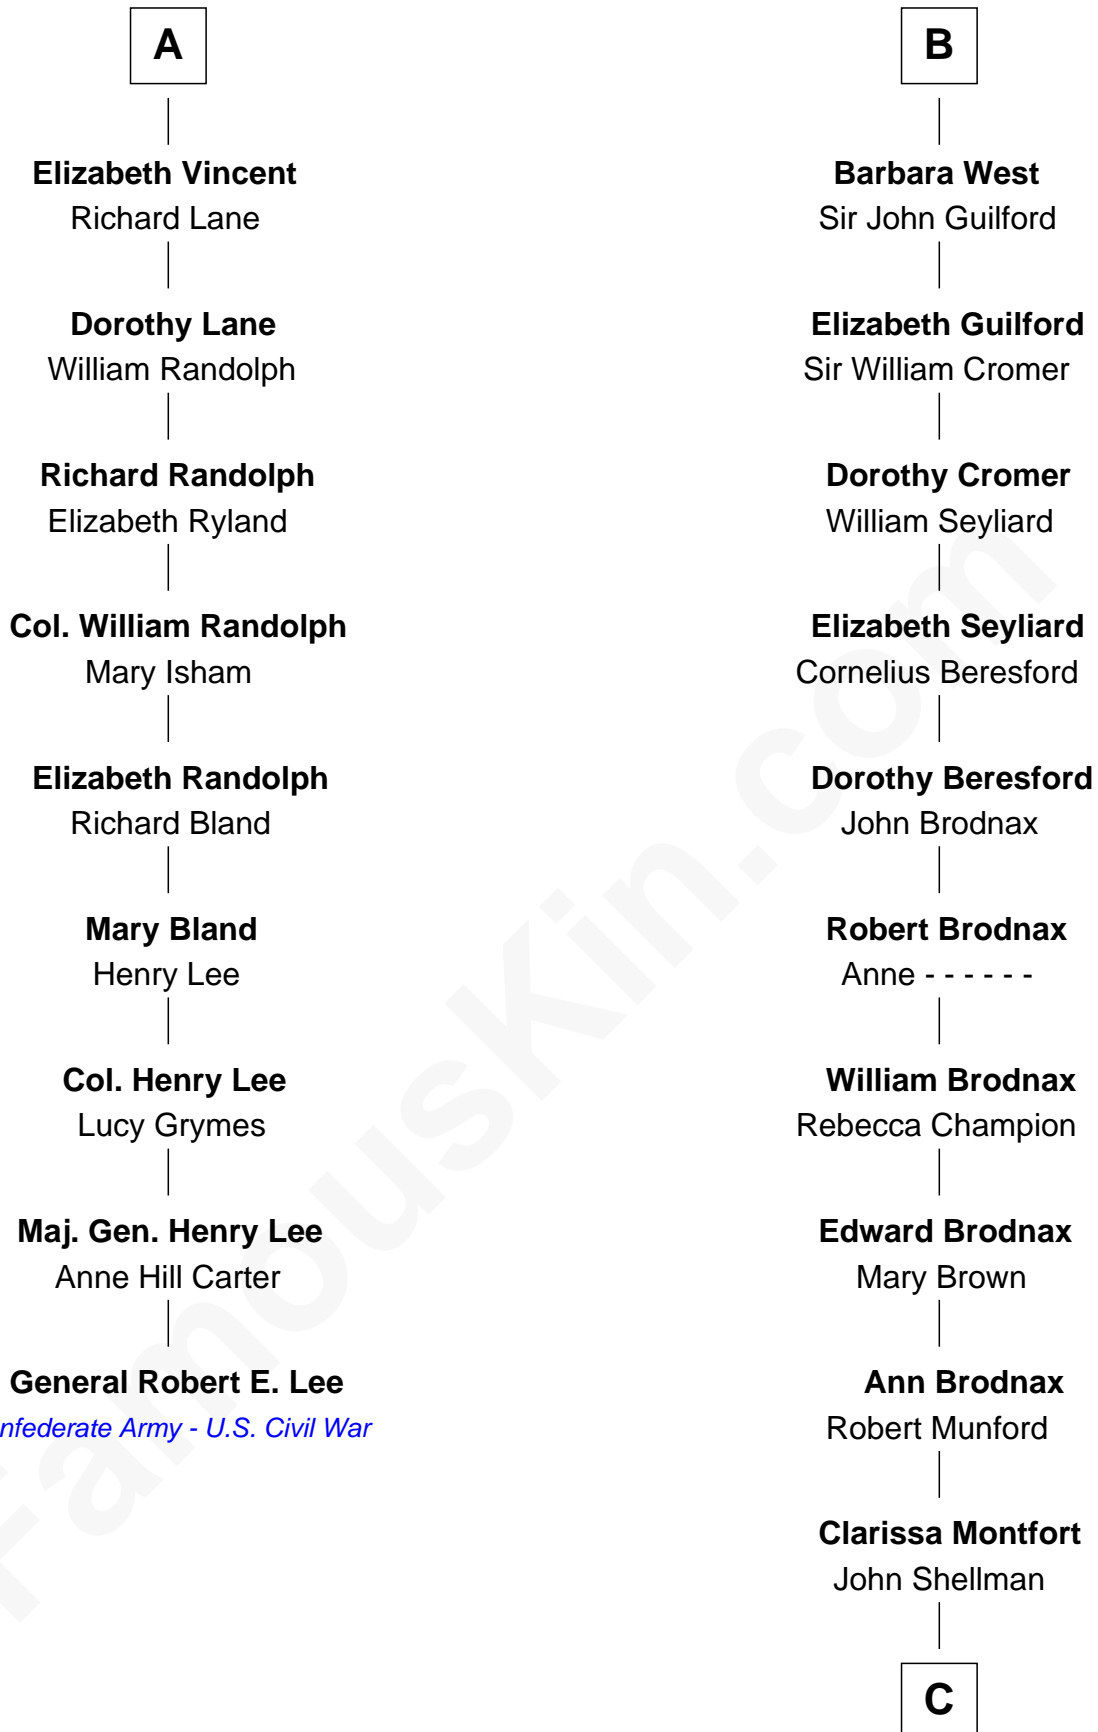

FamousKin.com Relationship Chart of

General Robert E. Lee

Confederate Army - U.S. Civil War

15th cousin 6 times removed of

George H. W. Bush

41st U.S. President

C

—
Susan Montfort Shellman

Samuel Howard Fay

—
Harriet Eleanor Fay

Rev. James Smith Bush

—
Samuel Prescott Bush

Flora Sheldon

—
Prescott Sheldon Bush

Dorothy Wear Walker

—
George H. W. Bush

41st U.S. President

FamousKin.com