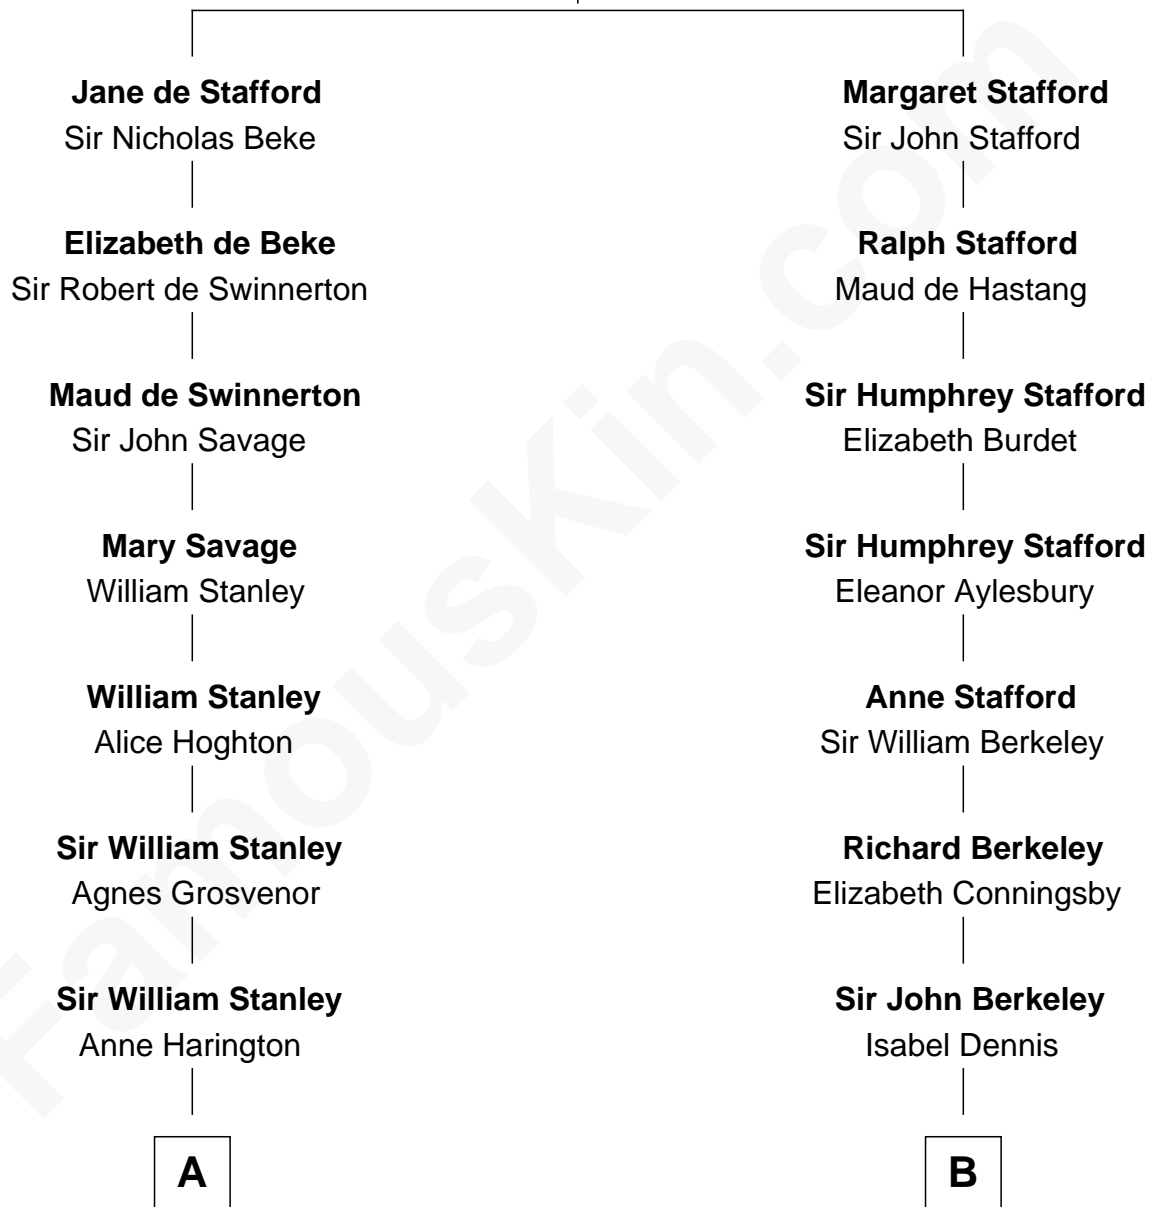

FamousKin.com Relationship Chart of

General Robert E. Lee

Confederate Army - U.S. Civil War

15th cousin 6 times removed of

George H. W. Bush

41st U.S. President

Ralph de Stafford
Katherine de Hastang

C

—
Samuel Howard Fay
Susan Montfort Shellman

—
Harriet Eleanor Fay
Rev. James Smith Bush

—
Samuel Prescott Bush
Flora Sheldon

—
Prescott Sheldon Bush
Dorothy Wear Walker

—
George H. W. Bush
41st U.S. President