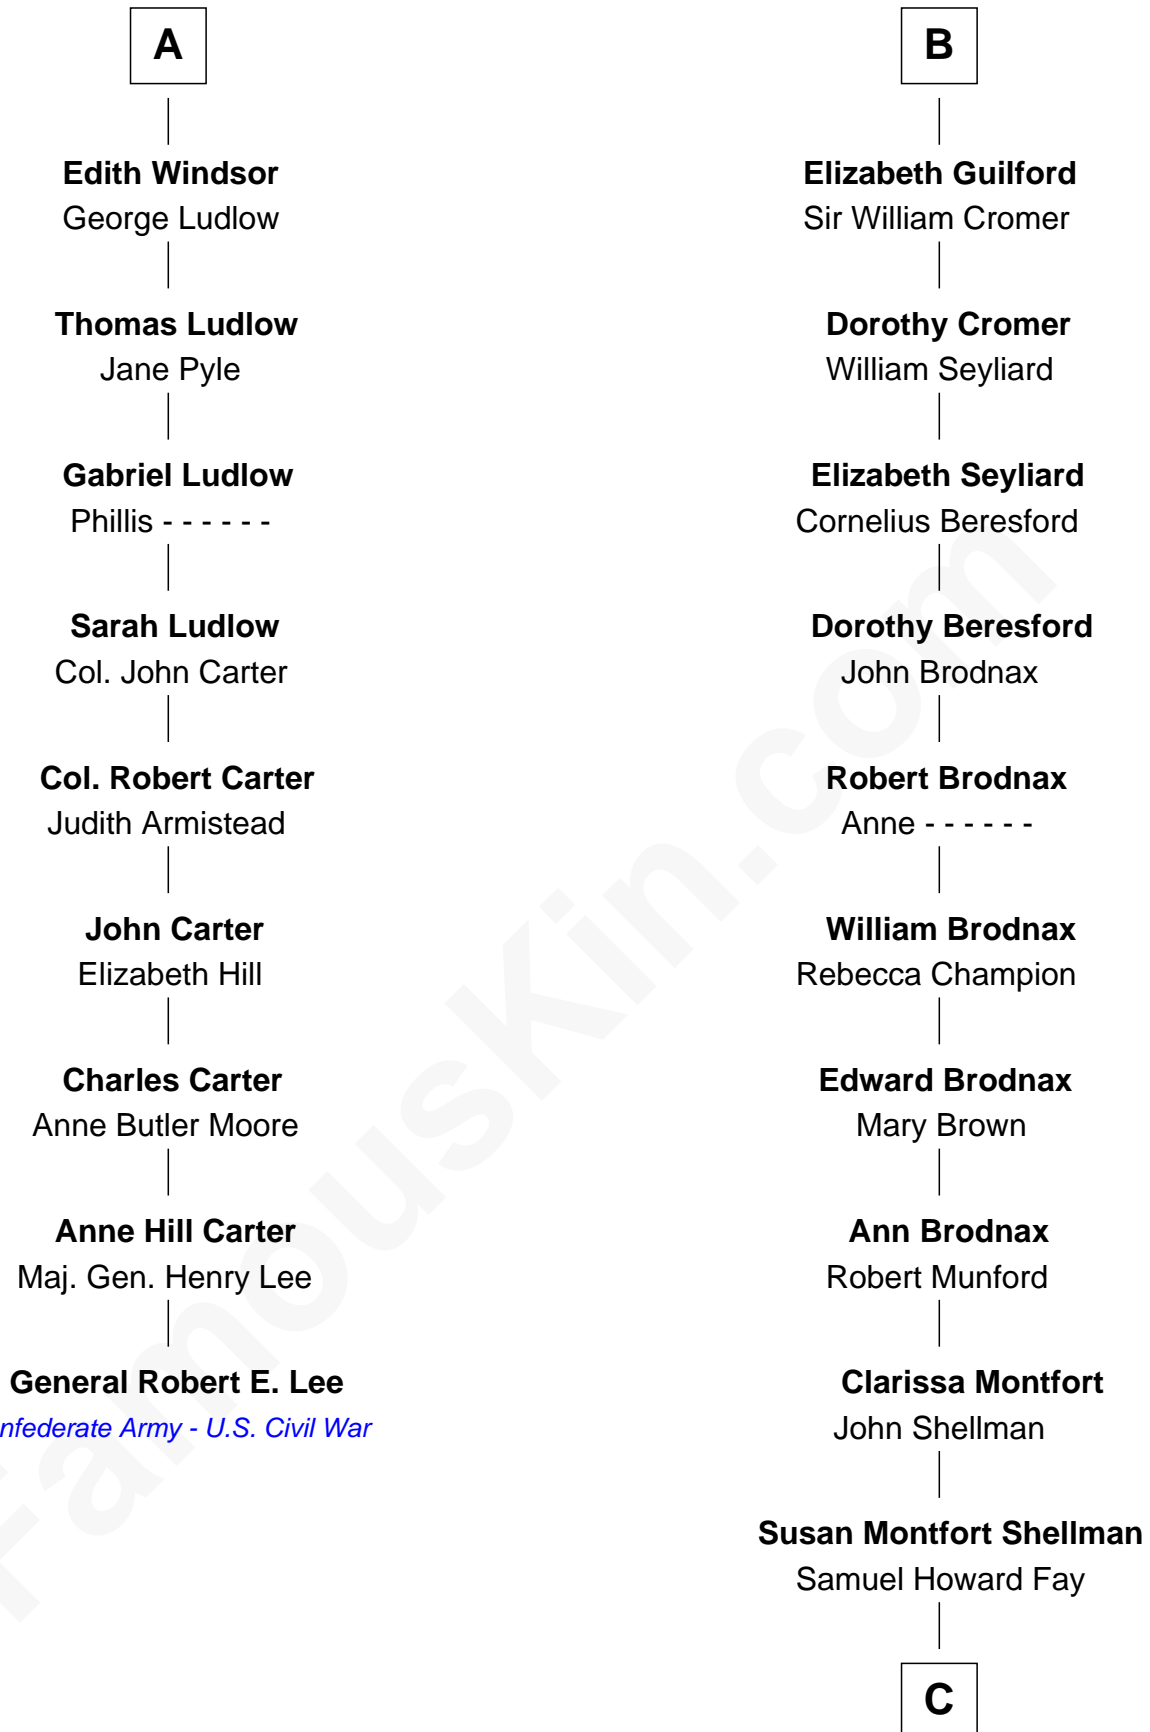

FamousKin.com Relationship Chart of

General Robert E. Lee

Confederate Army - U.S. Civil War

15th cousin 5 times removed of

George H. W. Bush

41st U.S. President

Sir Hugh de Courtenay

Agnes de St. John

C

—
Harriet Eleanor Fay
Rev. James Smith Bush

—
Samuel Prescott Bush
Flora Sheldon

—
Prescott Sheldon Bush
Dorothy Wear Walker

—
George H. W. Bush
41st U.S. President

FamousKin.com