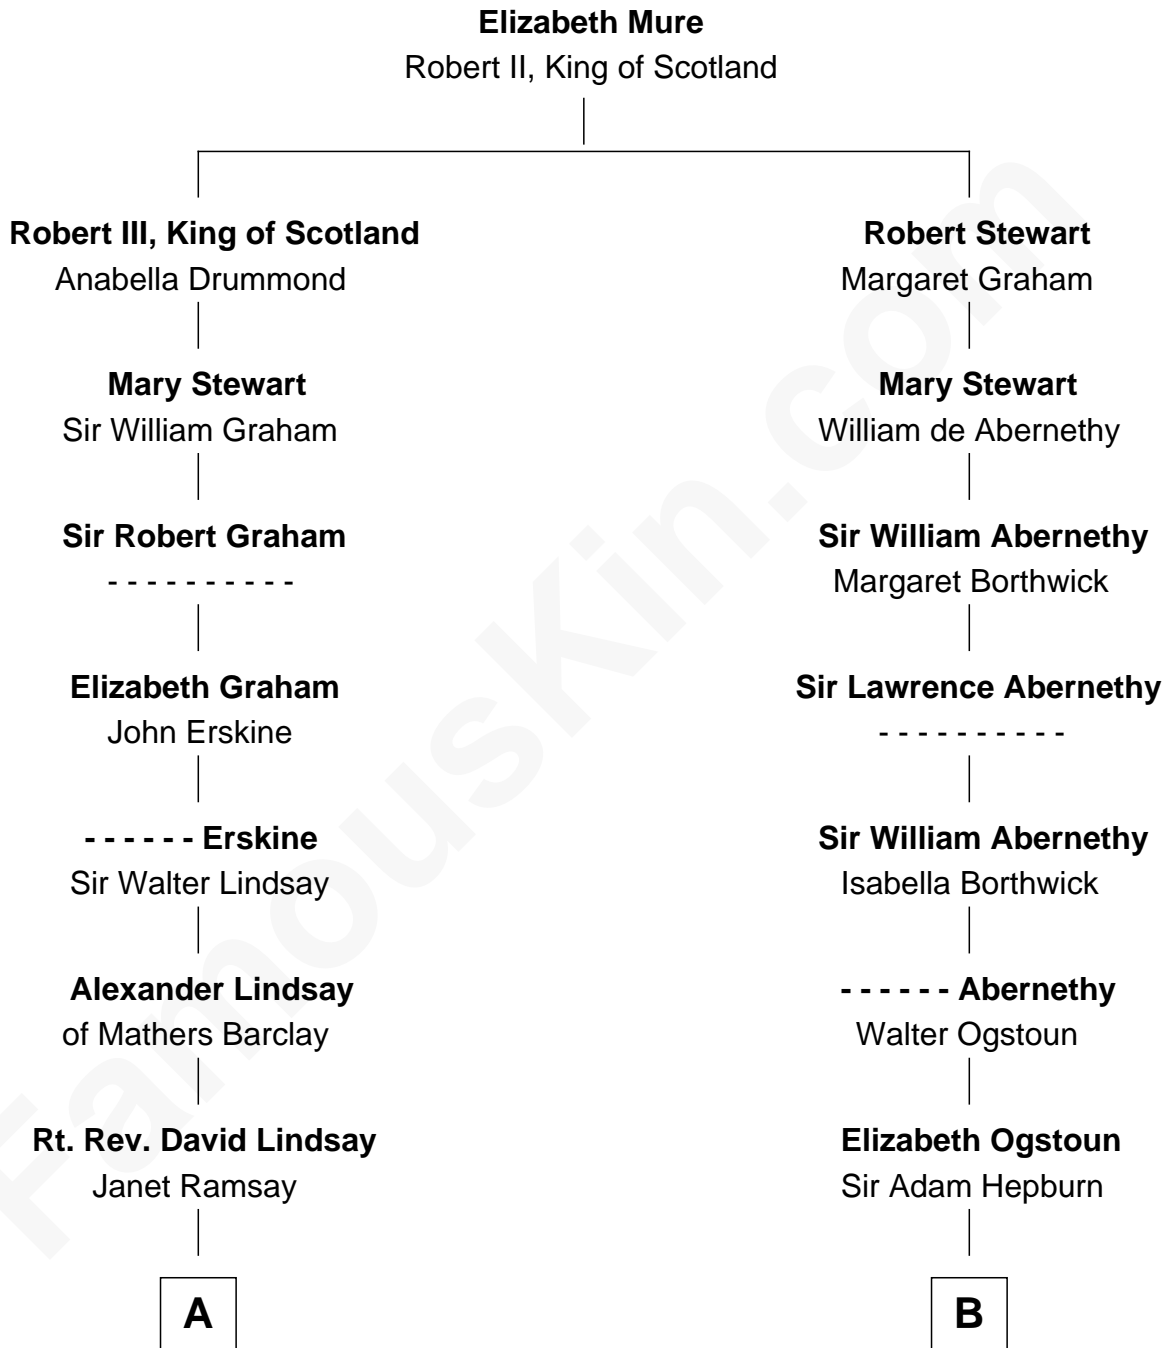

FamousKin.com Relationship Chart of

General Robert E. Lee

Confederate Army - U.S. Civil War

14th cousin 7 times removed of

George H. W. Bush

41st U.S. President

C

Cortland Philip Livingston Butler

Elizabeth Slade Pierce

Mary Elizabeth Butler

Robert Emmet Sheldon

Flora Sheldon

Samuel Prescott Bush

Prescott Sheldon Bush

Dorothy Wear Walker

George H. W. Bush

41st U.S. President

FamousKin.com