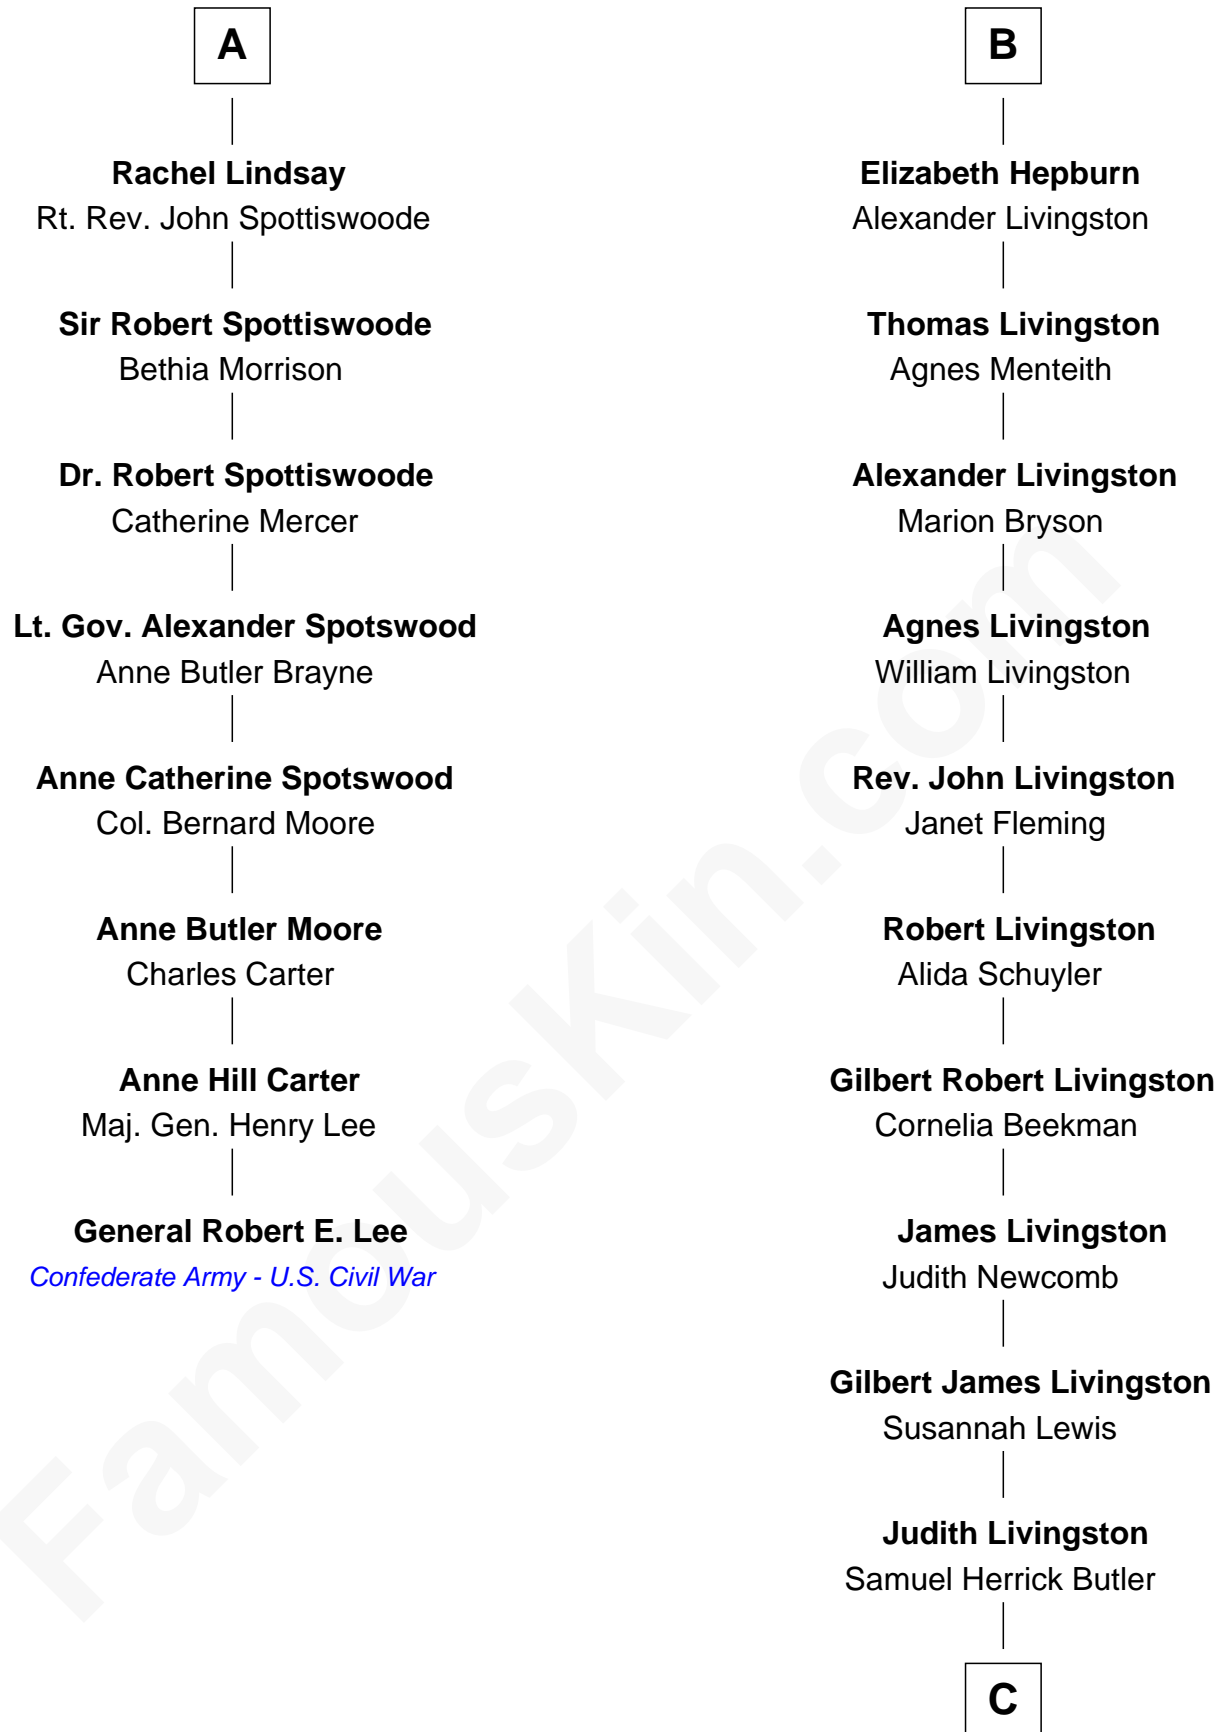

FamousKin.com Relationship Chart of

General Robert E. Lee

Confederate Army - U.S. Civil War

14th cousin 7 times removed of

George H. W. Bush

41st U.S. President

C

Cortland Philip Livingston Butler

Elizabeth Slade Pierce

Mary Elizabeth Butler

Robert Emmet Sheldon

Flora Sheldon

Samuel Prescott Bush

Prescott Sheldon Bush

Dorothy Wear Walker

George H. W. Bush

41st U.S. President

FamousKin.com