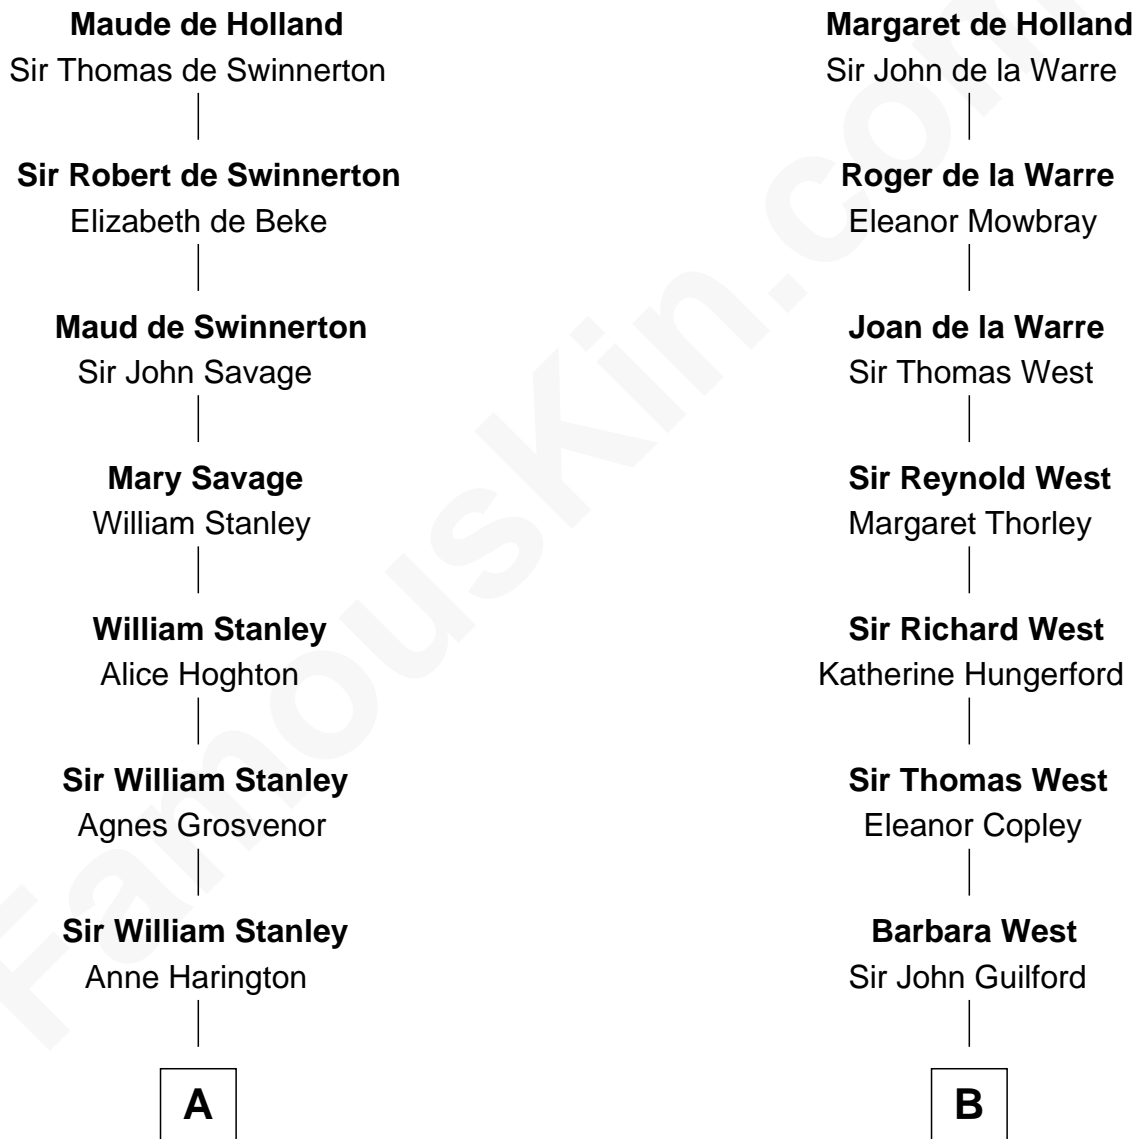

FamousKin.com Relationship Chart of

General Robert E. Lee

Confederate Army - U.S. Civil War

15th cousin 5 times removed of

George H. W. Bush

41st U.S. President

Sir Robert de Holland

Maude la Zouche

C

Harriet Eleanor Fay
Rev. James Smith Bush

Samuel Prescott Bush
Flora Sheldon

Prescott Sheldon Bush
Dorothy Wear Walker

George H. W. Bush
41st U.S. President

FamousKin.com