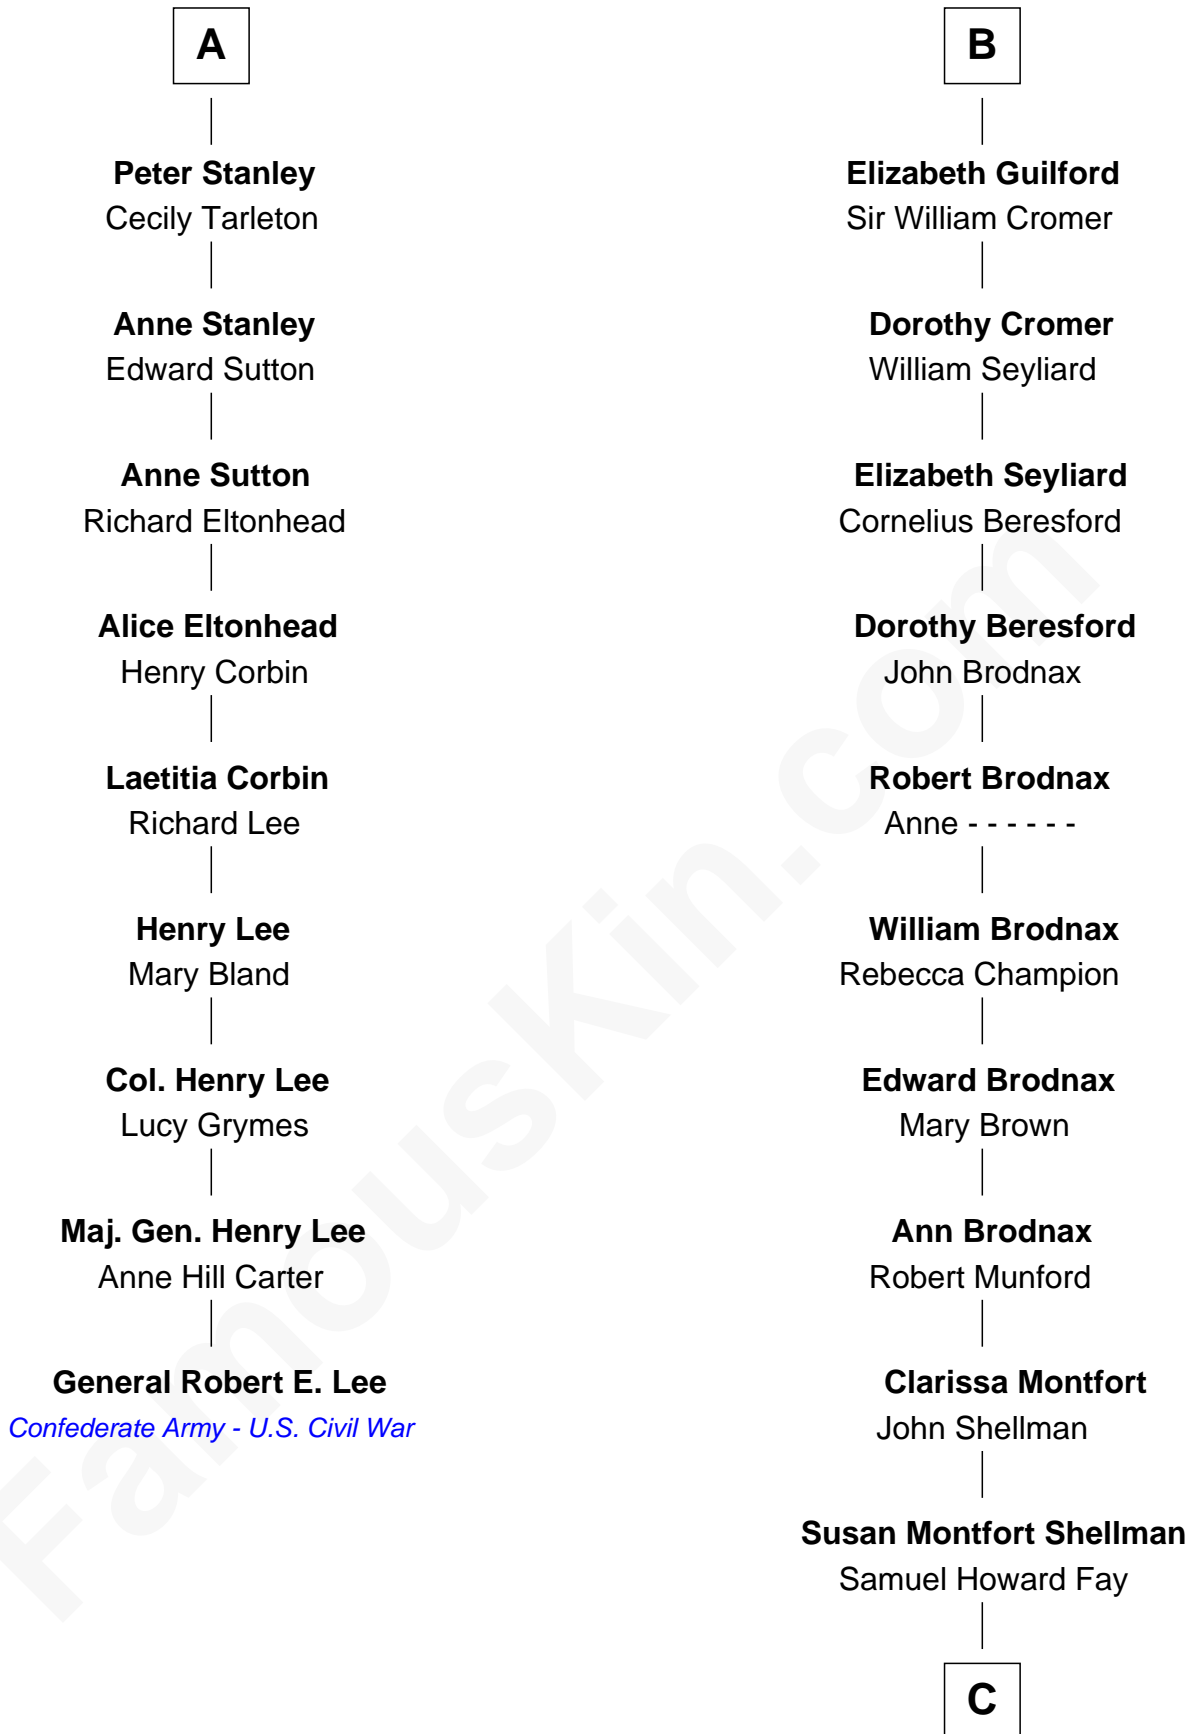

FamousKin.com Relationship Chart of

General Robert E. Lee

Confederate Army - U.S. Civil War

15th cousin 5 times removed of

George H. W. Bush

41st U.S. President

Sir Robert de Holland

Maude la Zouche

C

Harriet Eleanor Fay
Rev. James Smith Bush

Samuel Prescott Bush
Flora Sheldon

Prescott Sheldon Bush
Dorothy Wear Walker

George H. W. Bush
41st U.S. President

FamousKin.com