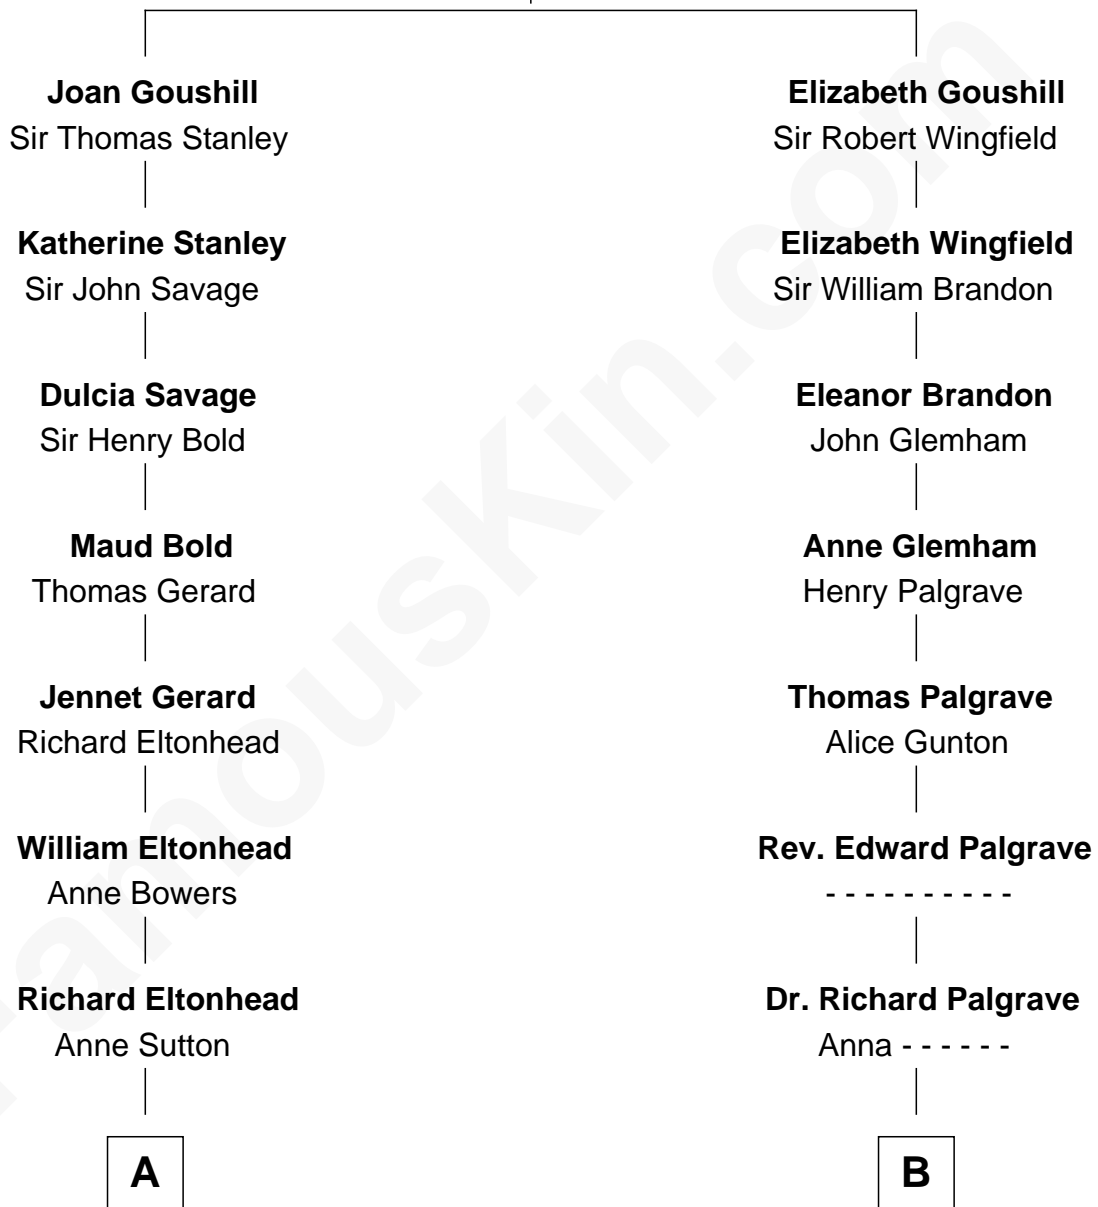

FamousKin.com Relationship Chart of

General Robert E. Lee

Confederate Army - U.S. Civil War

12th cousin 6 times removed of

George H. W. Bush

41st U.S. President

Sir Robert Goushill

Elizabeth Fitzalan

C

Prescott Sheldon Bush

Dorothy Wear Walker

George H. W. Bush

41st U.S. President

FamousKin.com