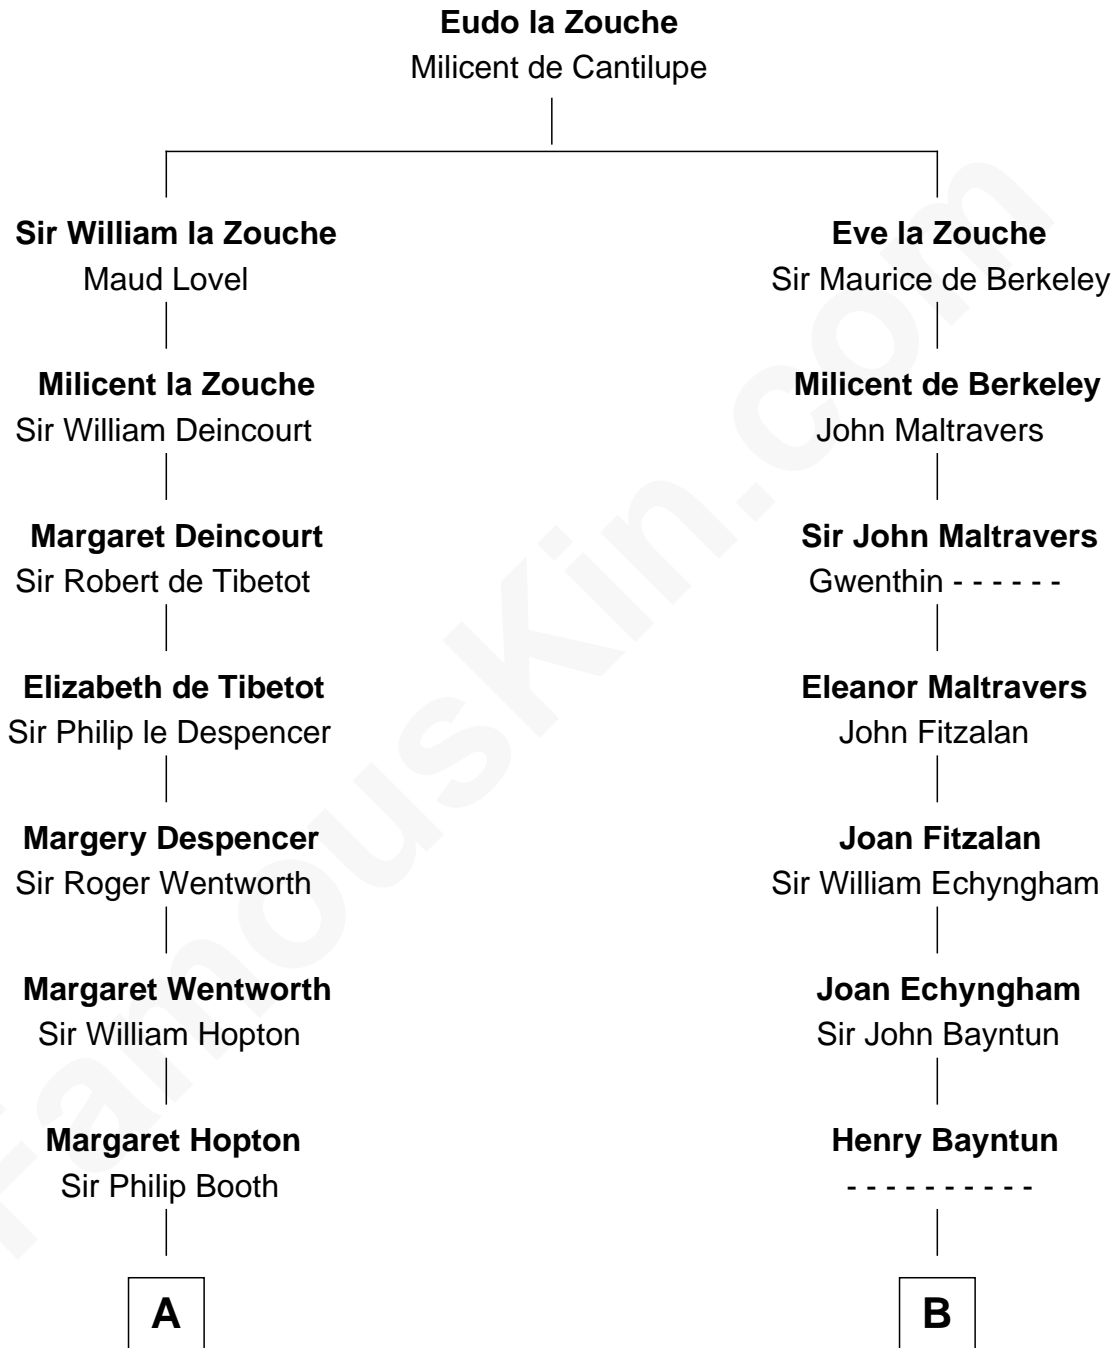

FamousKin.com Relationship Chart of

General Robert E. Lee

Confederate Army - U.S. Civil War

18th cousin 3 times removed of

Barbara (Pierce) Bush

First Lady of President George H.W. Bush

C

Maj. Gen. Henry Lee

Anne Hill Carter

General Robert E. Lee

Confederate Army - U.S. Civil War

D

Gen. James Pierce

Chloe Holbrook

Jonas James Pierce

Kate Pritzel