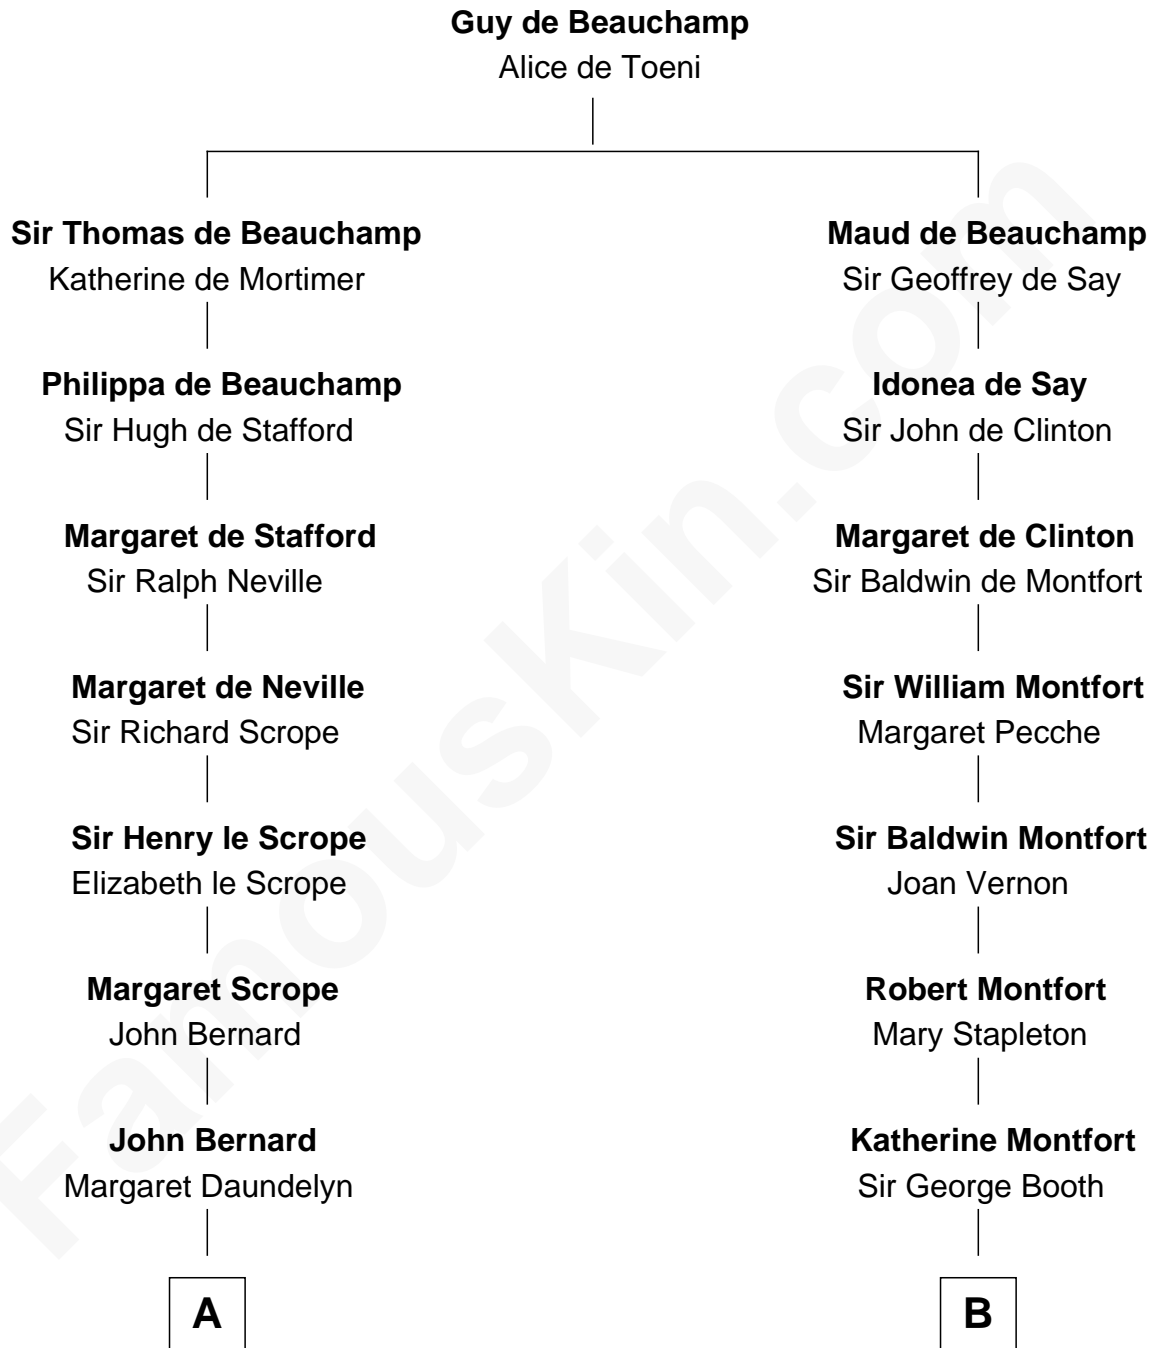

FamousKin.com Relationship Chart of

General Robert E. Lee

Confederate Army - U.S. Civil War

16th cousin 5 times removed of

Barbara (Pierce) Bush

First Lady of President George H.W. Bush

C

Samuel Ross Marvin

Julia Ann Place

Jerome Place Marvin

Martha Ann Stokes

Mabel Marvin

Scott Pierce

Marvin Pierce

Pauline Robinson

Barbara (Pierce) Bush

First Lady of George H.W. Bush