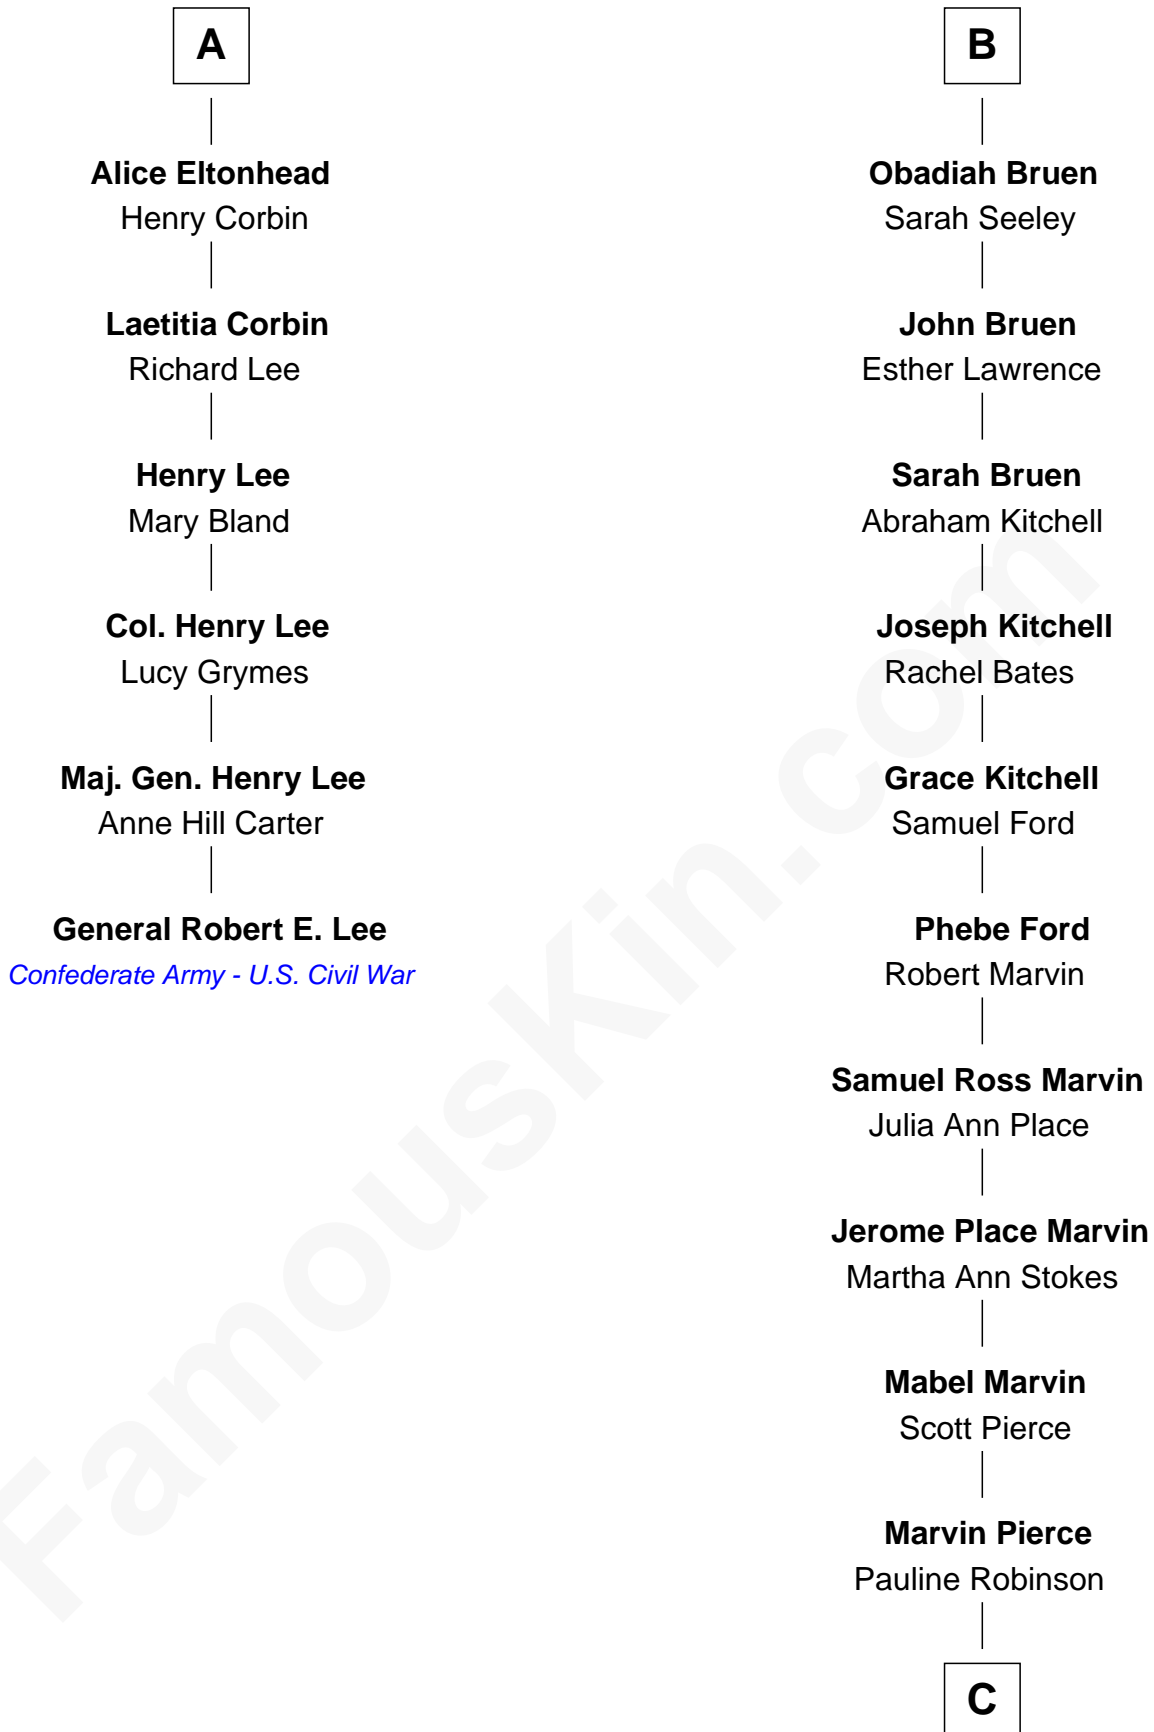

FamousKin.com Relationship Chart of

General Robert E. Lee

Confederate Army - U.S. Civil War

12th cousin 6 times removed of

George W. Bush

43rd U.S. President

Sir John Savage
Maud de Swinnerton

C

Barbara Pierce

George Herbert Walker Bush

George W. Bush

43rd U.S. President

FamousKin.com