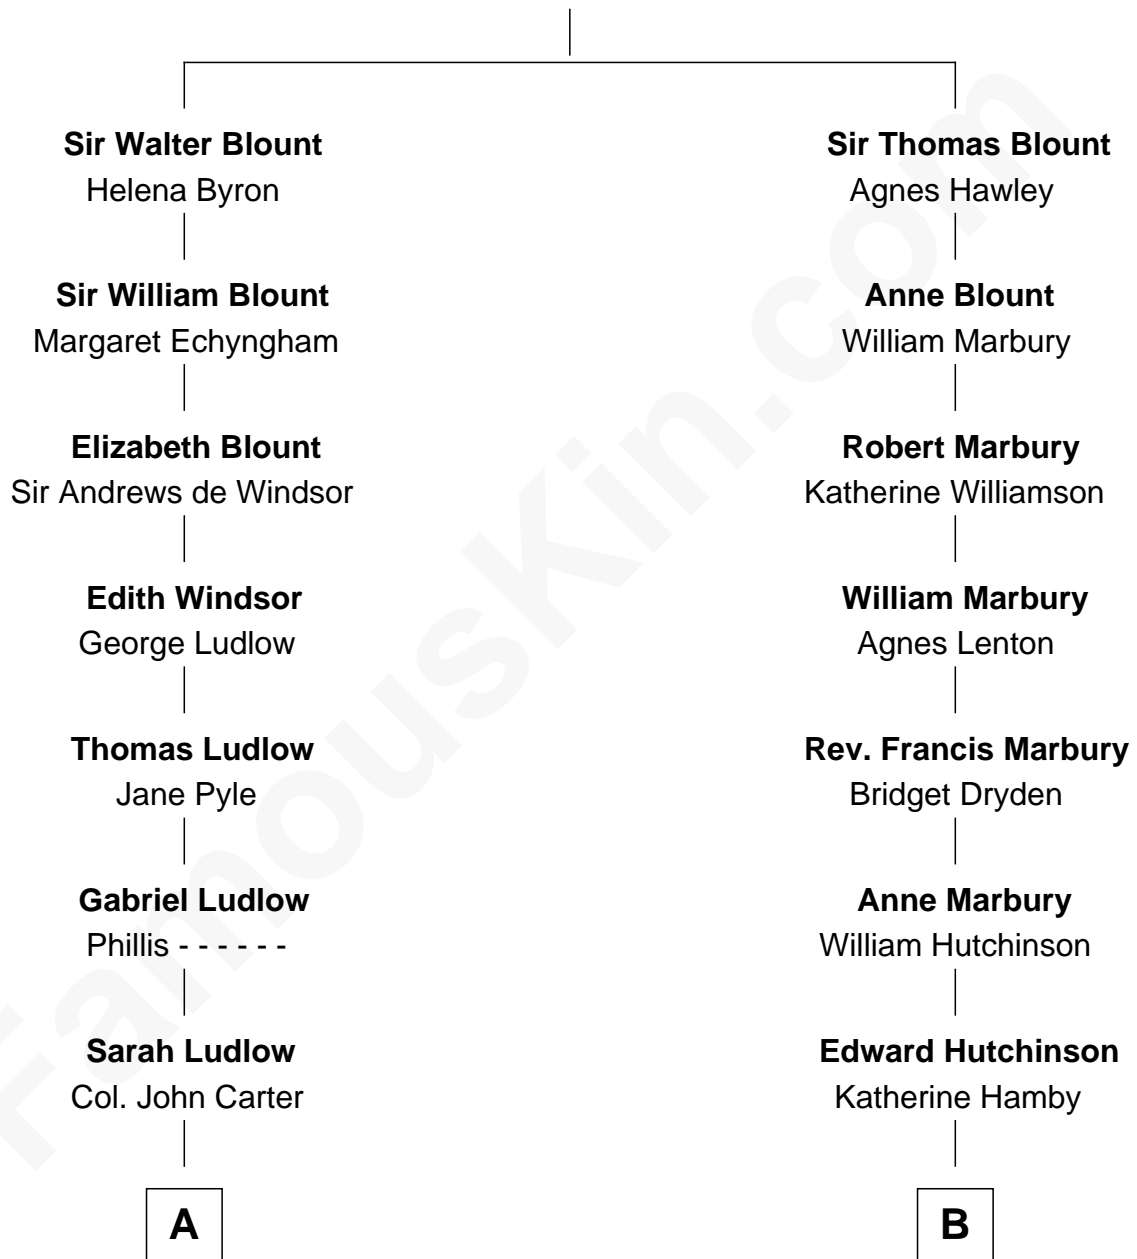

FamousKin.com Relationship Chart of

General Robert E. Lee

Confederate Army - U.S. Civil War

11th cousin 7 times removed of

George W. Bush

43rd U.S. President

Sir Thomas Blount

Margaret de Gresley

C

George Herbert Walker Bush

Barbara Pierce

George W. Bush

43rd U.S. President

FamousKin.com