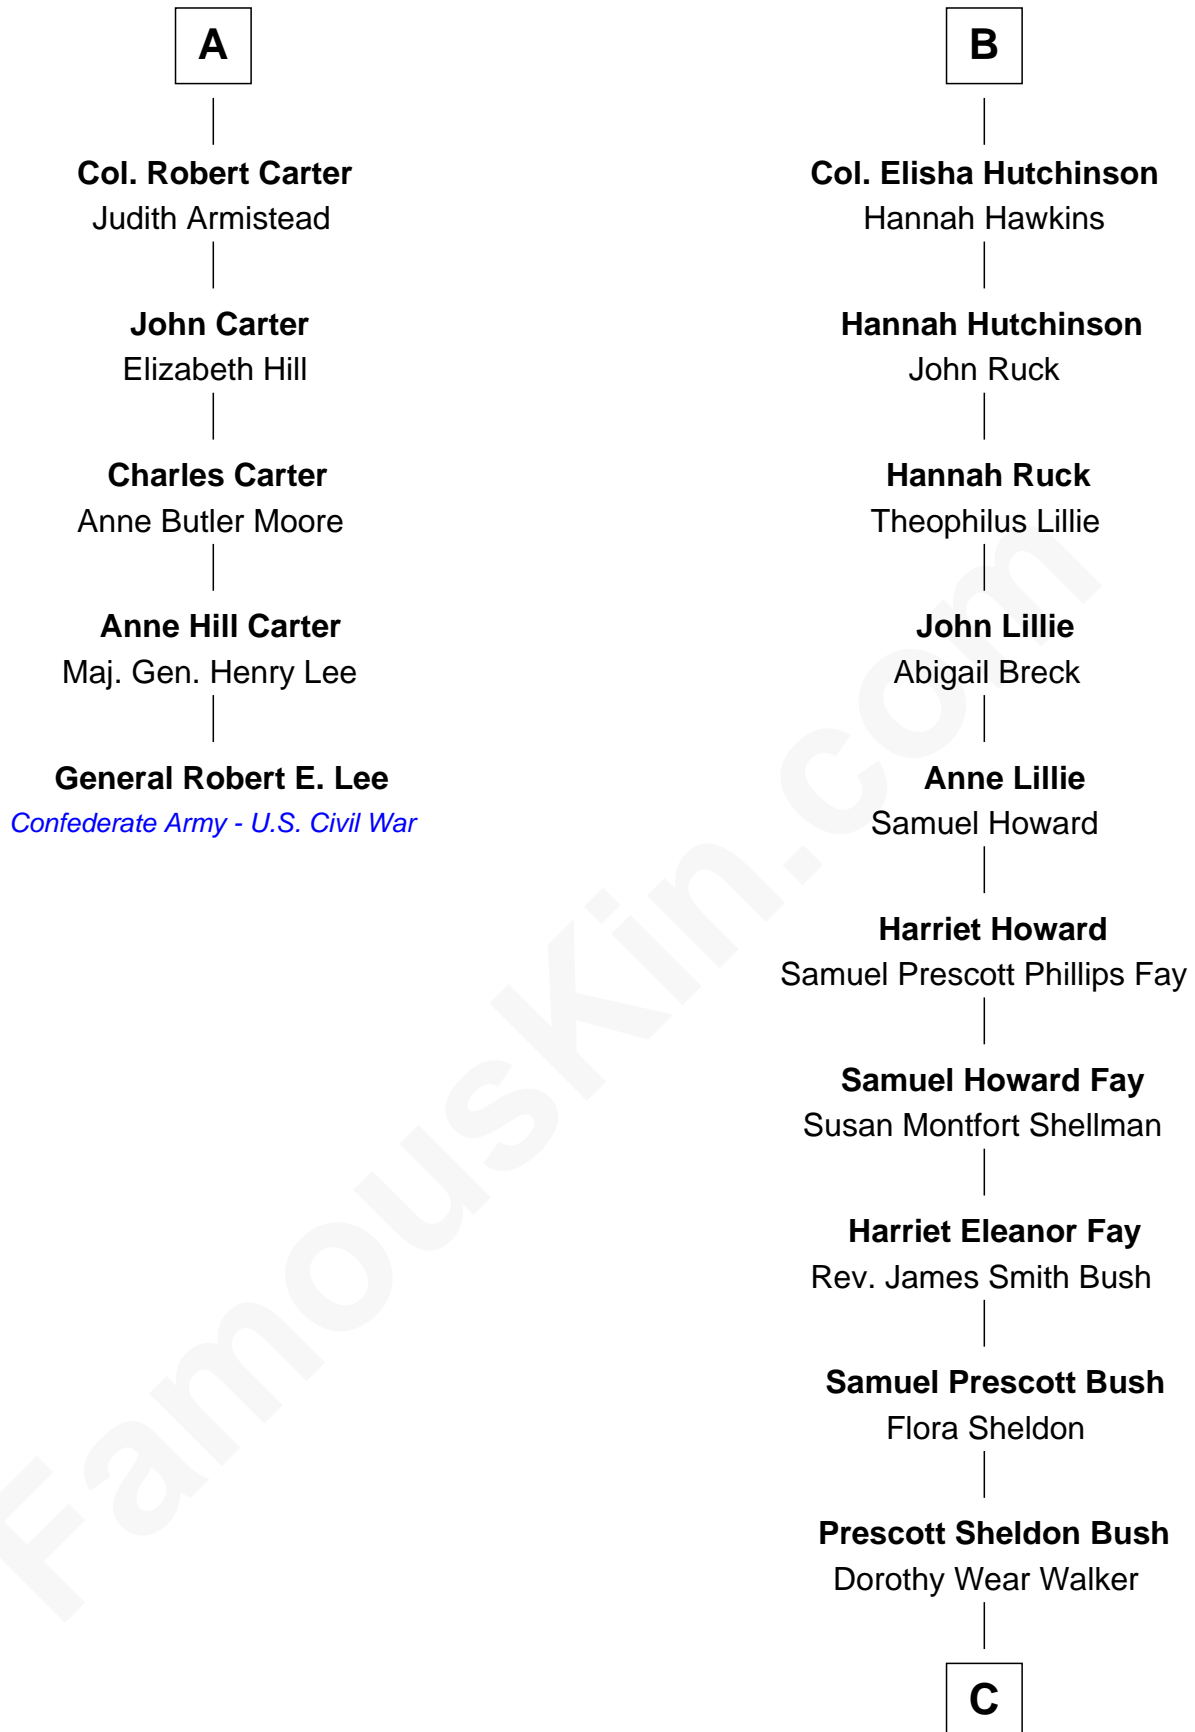

FamousKin.com Relationship Chart of

General Robert E. Lee

Confederate Army - U.S. Civil War

11th cousin 7 times removed of

George W. Bush

43rd U.S. President

Sir Thomas Blount

Margaret de Gresley

C

George Herbert Walker Bush

Barbara Pierce

George W. Bush

43rd U.S. President

FamousKin.com