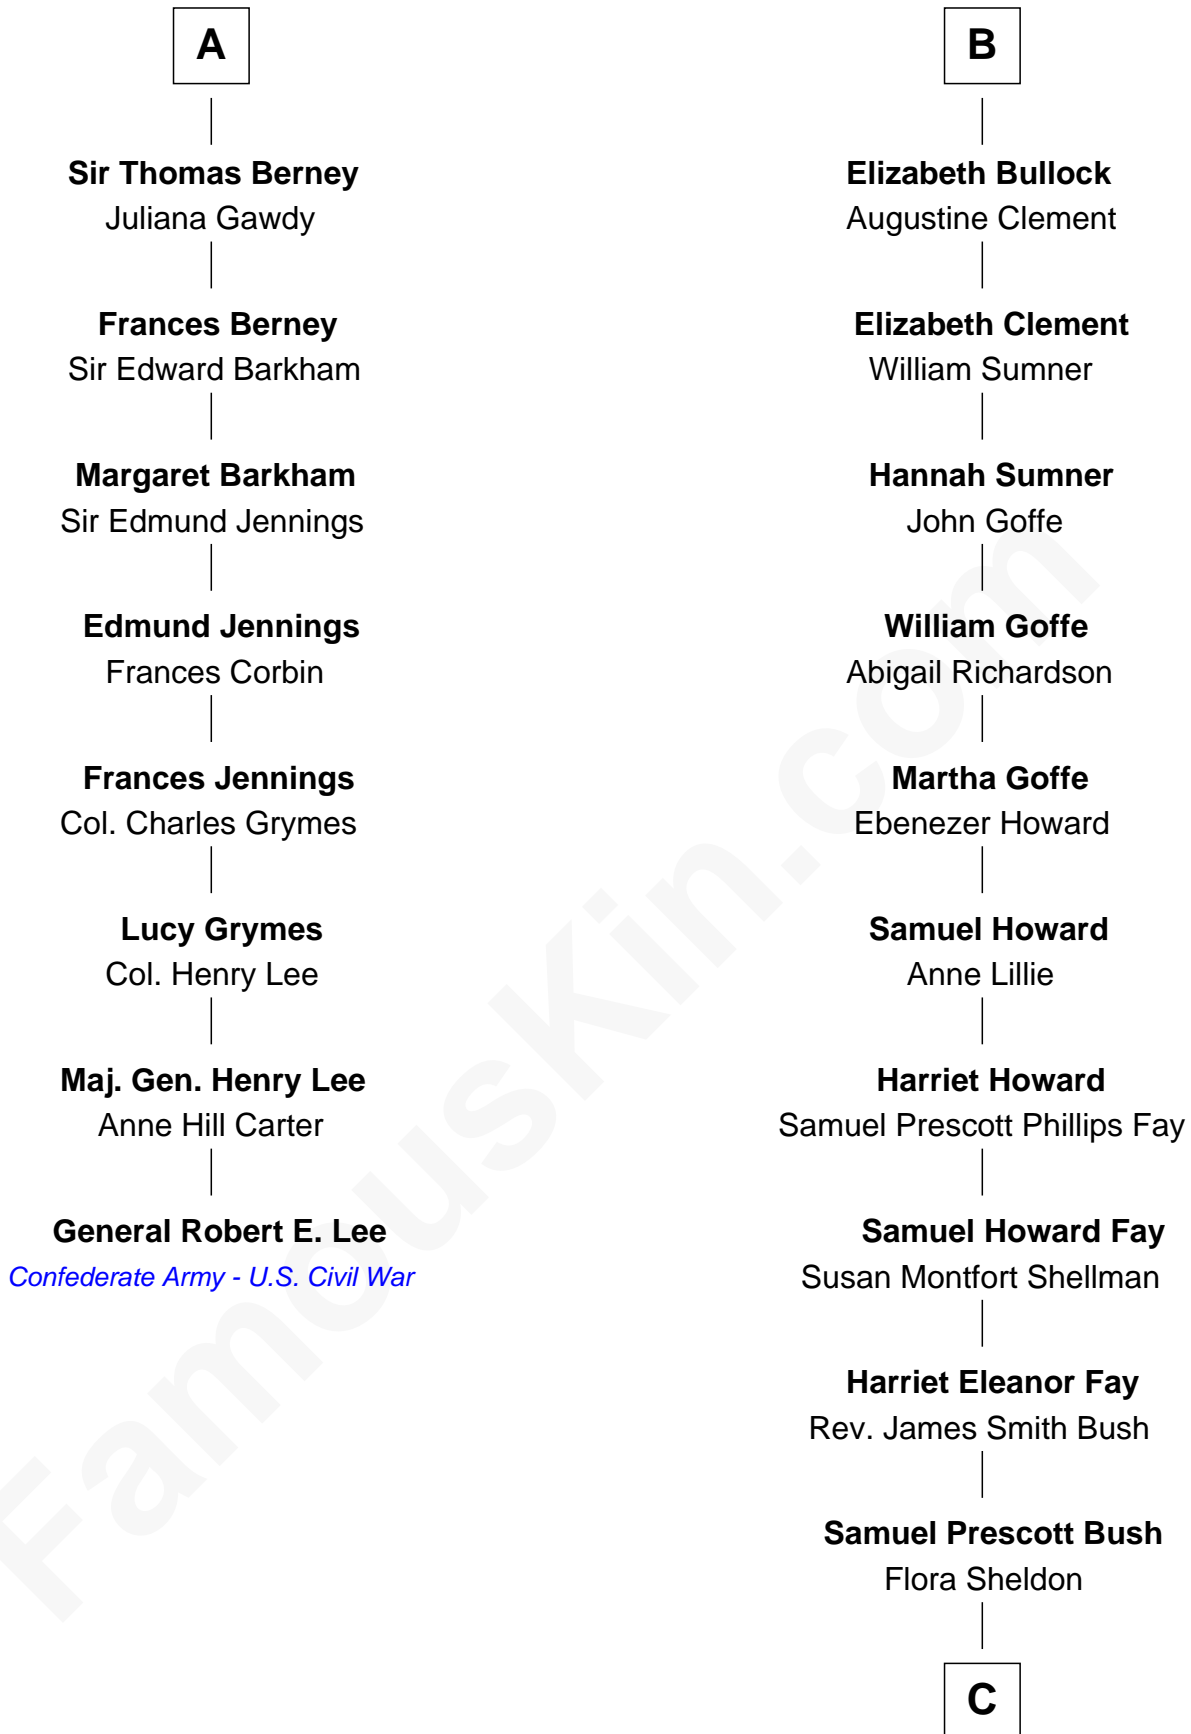

FamousKin.com Relationship Chart of

General Robert E. Lee

Confederate Army - U.S. Civil War

14th cousin 5 times removed of

George W. Bush

43rd U.S. President

Sir Richard Sergeaux

Philippe Fitzalan

C

Prescott Sheldon Bush

Dorothy Wear Walker

George Herbert Walker Bush

Barbara Pierce

George W. Bush

43rd U.S. President

FamousKin.com