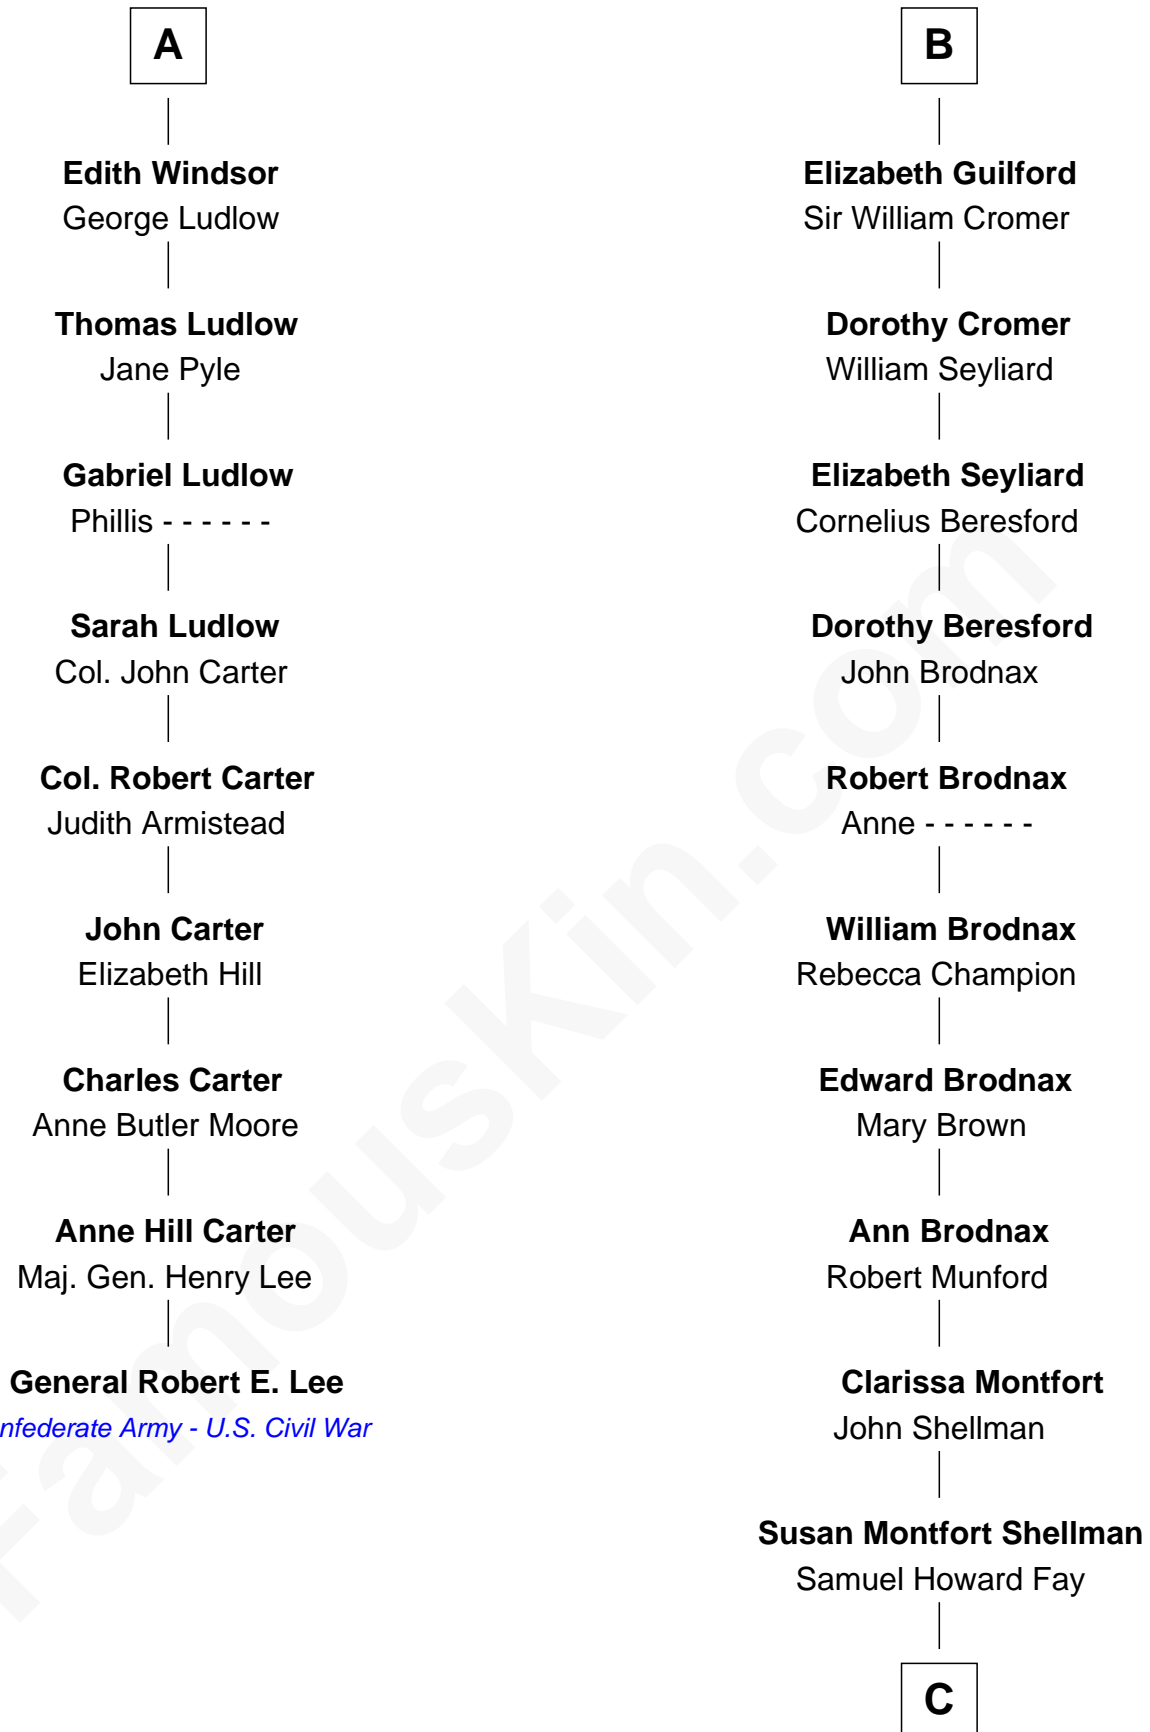

FamousKin.com Relationship Chart of

General Robert E. Lee

Confederate Army - U.S. Civil War

15th cousin 6 times removed of

George W. Bush

43rd U.S. President

Sir Hugh de Courtenay

Agnes de St. John

C

Harriet Eleanor Fay
Rev. James Smith Bush

Samuel Prescott Bush
Flora Sheldon

Prescott Sheldon Bush
Dorothy Wear Walker

George Herbert Walker Bush
Barbara Pierce

George W. Bush
43rd U.S. President

FamousKin.com