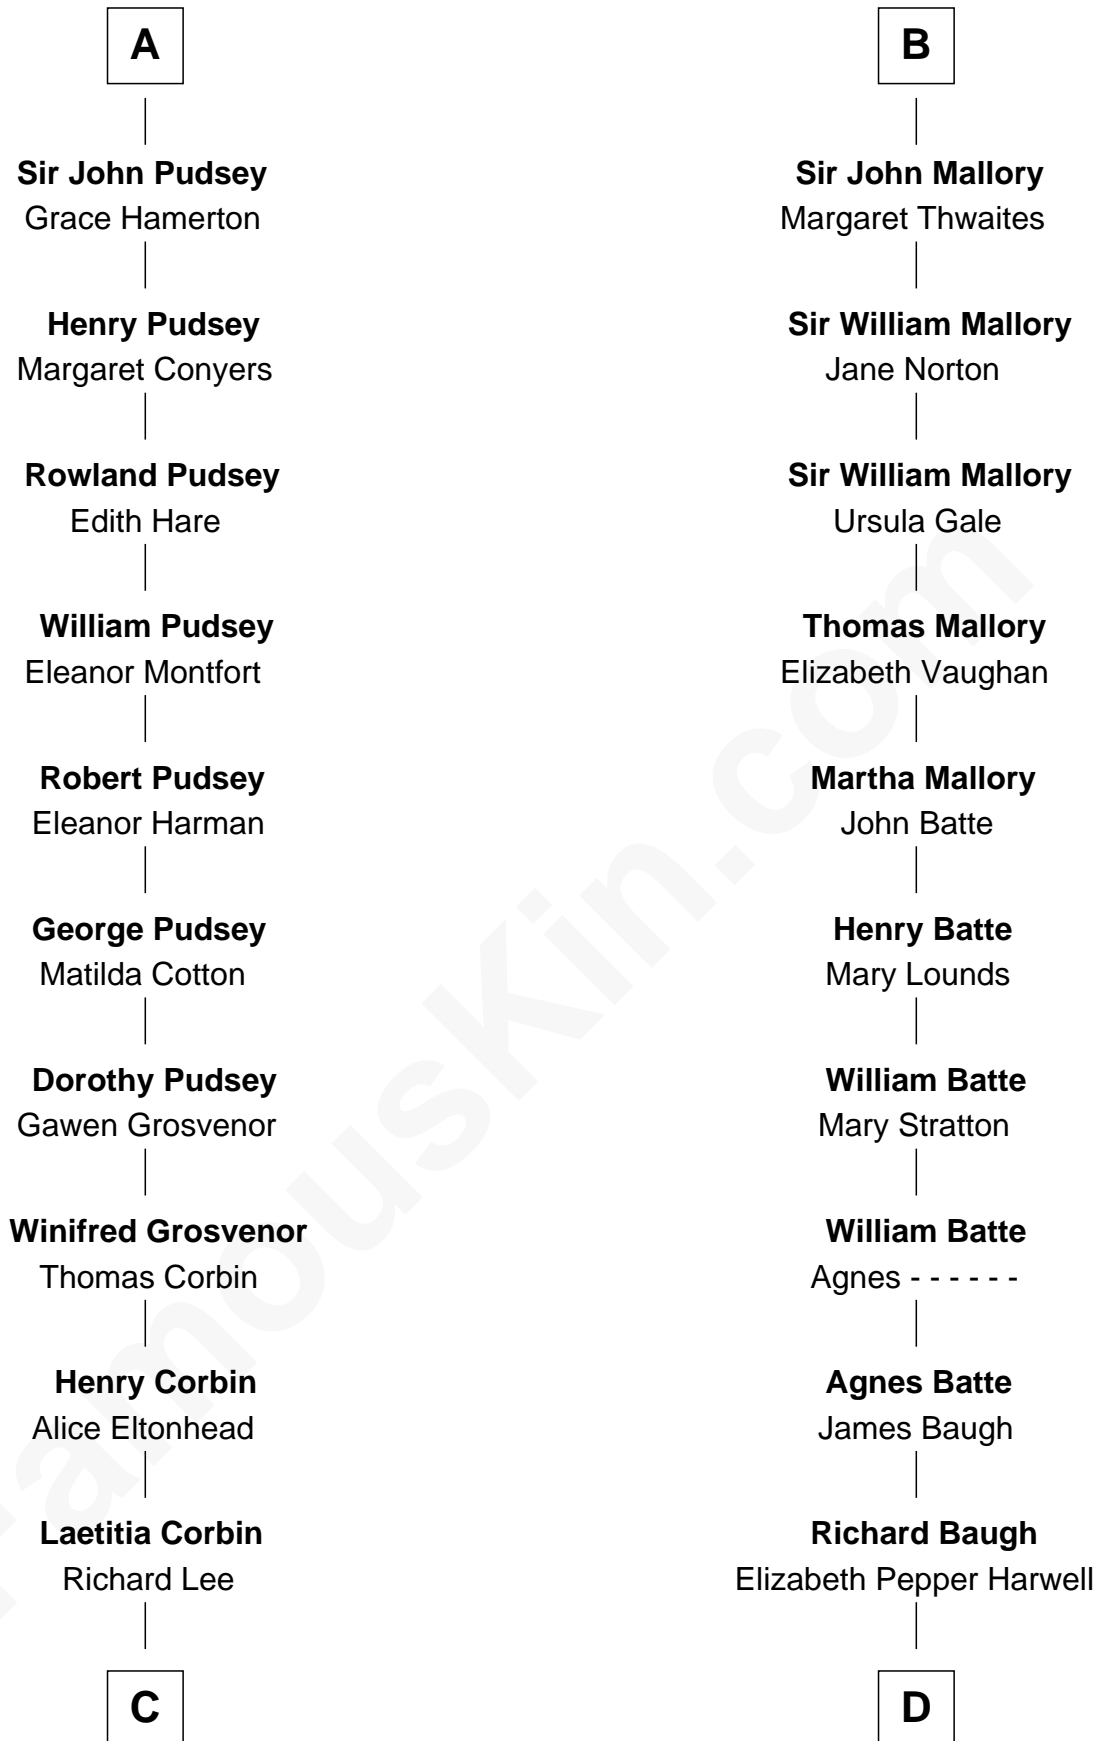

FamousKin.com Relationship Chart of

General Robert E. Lee

Confederate Army - U.S. Civil War

20th cousin 1 time removed of

Liza Minnelli

Singer and Actress

Maud of Angus

C

Henry Lee
Mary Bland

Col. Henry Lee
Lucy Grymes

Maj. Gen. Henry Lee
Anne Hill Carter

General Robert E. Lee
Confederate Army - U.S. Civil War

D

John Aldridge Baugh
Mary Ann Marable

Elizabeth Baugh
William Tecumseh Gumm