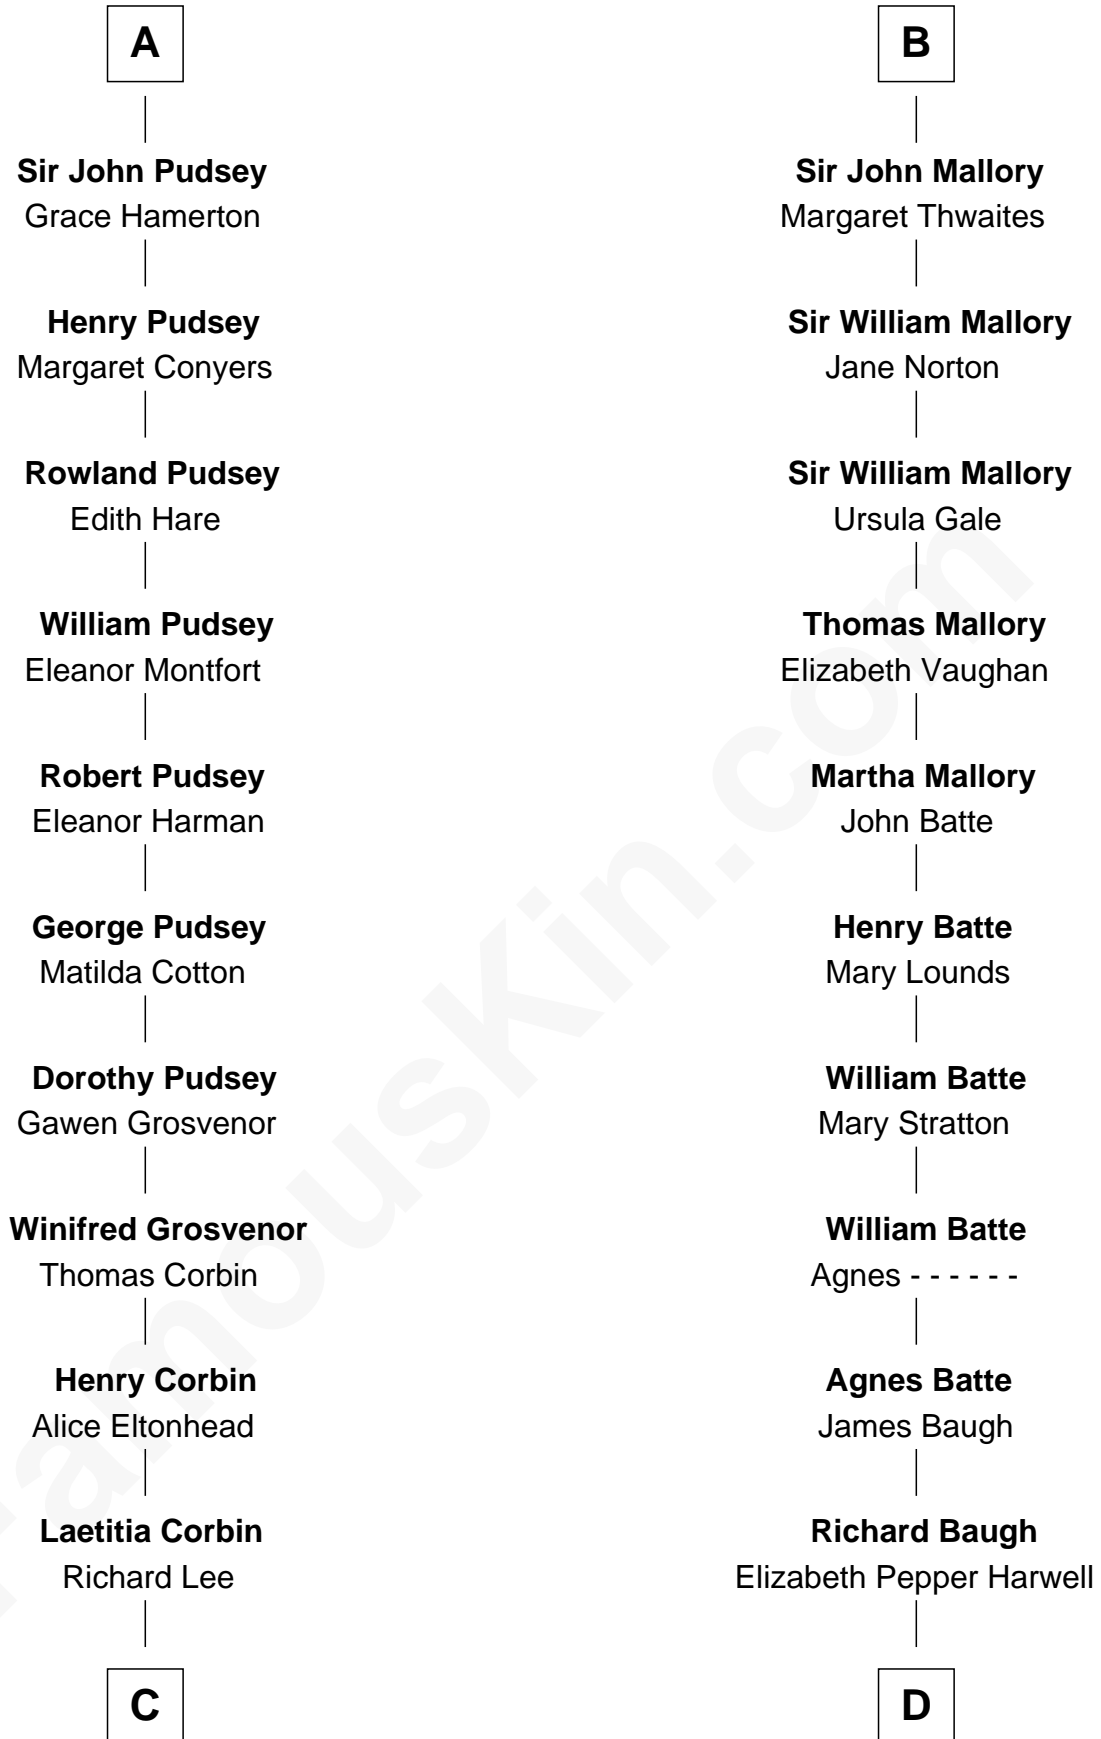

**FamousKin.com**  
**Relationship Chart of**  
**General Robert E. Lee**  
*Confederate Army - U.S. Civil War*

**20th cousin of**  
**Judy Garland**  
*Singer and Movie Actress*

**C**

**Henry Lee**  
Mary Bland

**Col. Henry Lee**  
Lucy Grymes

**Maj. Gen. Henry Lee**  
Anne Hill Carter

**General Robert E. Lee**  
*Confederate Army - U.S. Civil War*

**D**

**John Aldridge Baugh**  
Mary Ann Marable

**Elizabeth Baugh**  
William Tecumseh Gumm