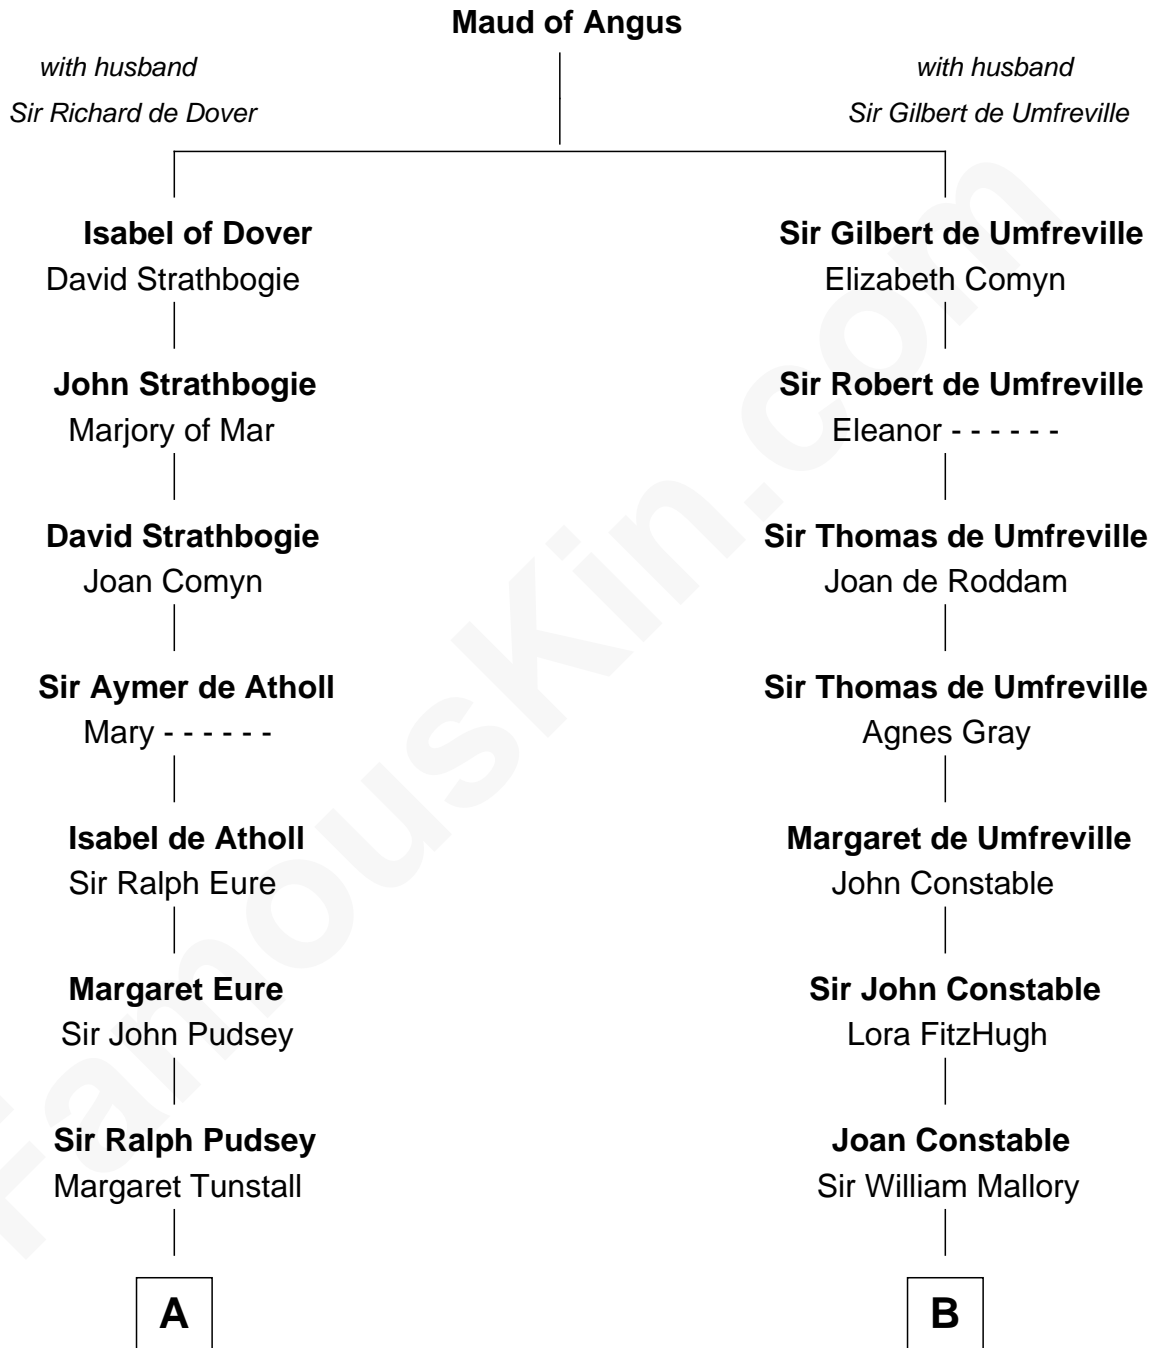

**FamousKin.com**  
**Relationship Chart of**  
**General Robert E. Lee**  
*Confederate Army - U.S. Civil War*

**20th cousin of**  
**Judy Garland**  
*Singer and Movie Actress*

**C**

**Henry Lee**  
Mary Bland

**Col. Henry Lee**  
Lucy Grymes

**Maj. Gen. Henry Lee**  
Anne Hill Carter

**General Robert E. Lee**  
*Confederate Army - U.S. Civil War*

**D**

**John Aldridge Baugh**  
Mary Ann Marable

**Elizabeth Baugh**  
William Tecumseh Gumm