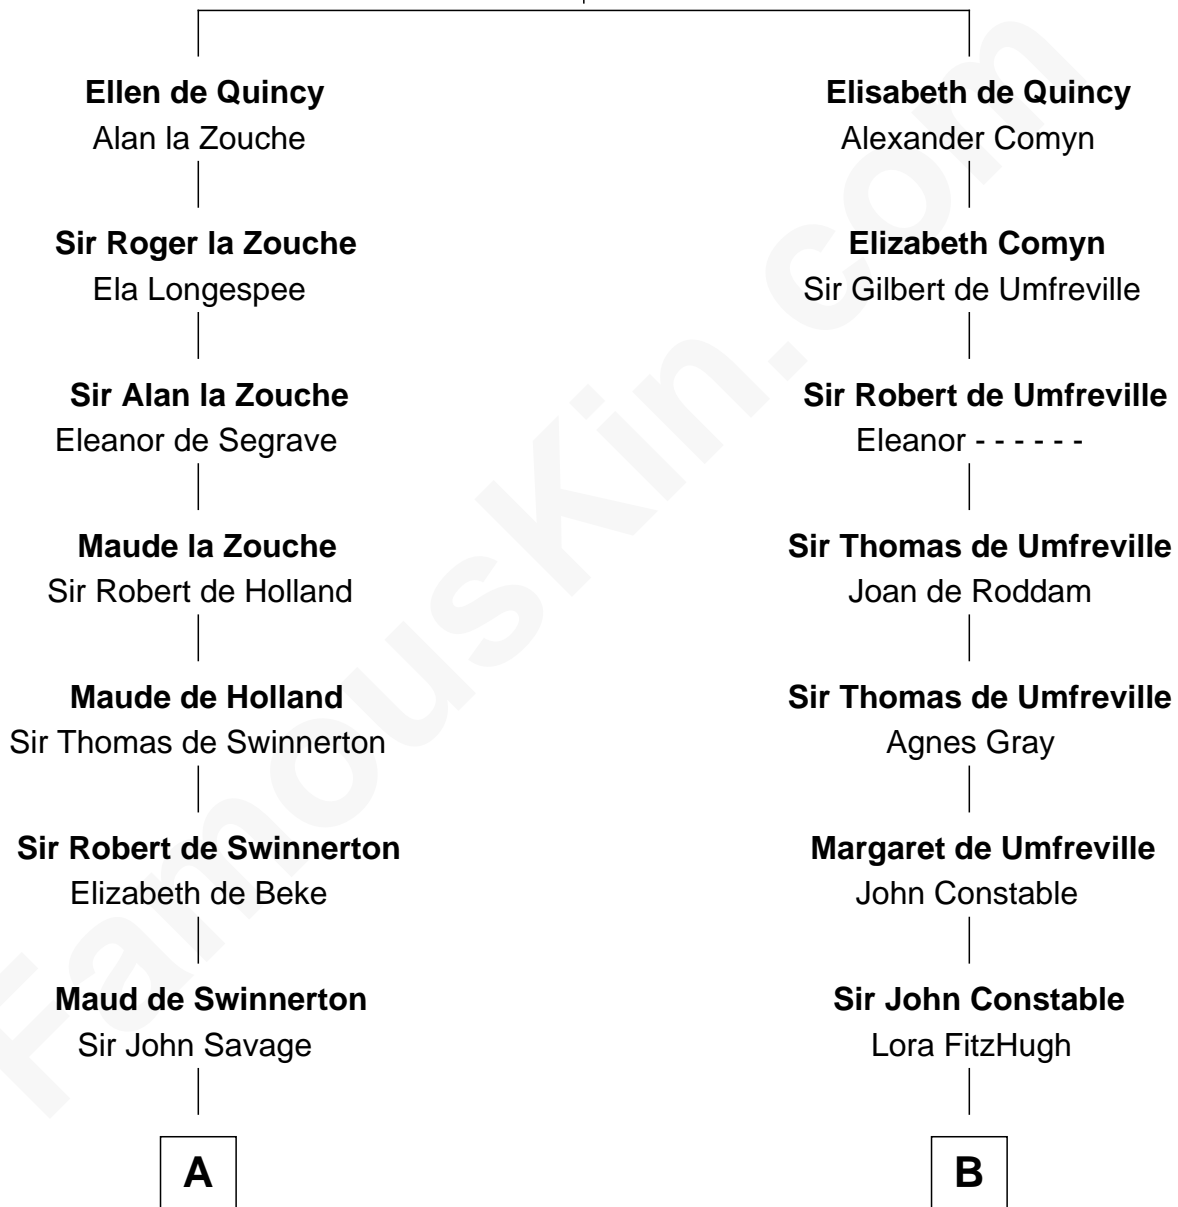

FamousKin.com Relationship Chart of

General Robert E. Lee

Confederate Army - U.S. Civil War

19th cousin 2 times removed of

Judy Garland

Singer and Movie Actress

Sir Roger de Quincy

Helen of Galloway

C

Col. Henry Lee

Lucy Grymes

Maj. Gen. Henry Lee

Anne Hill Carter

General Robert E. Lee

Confederate Army - U.S. Civil War

D