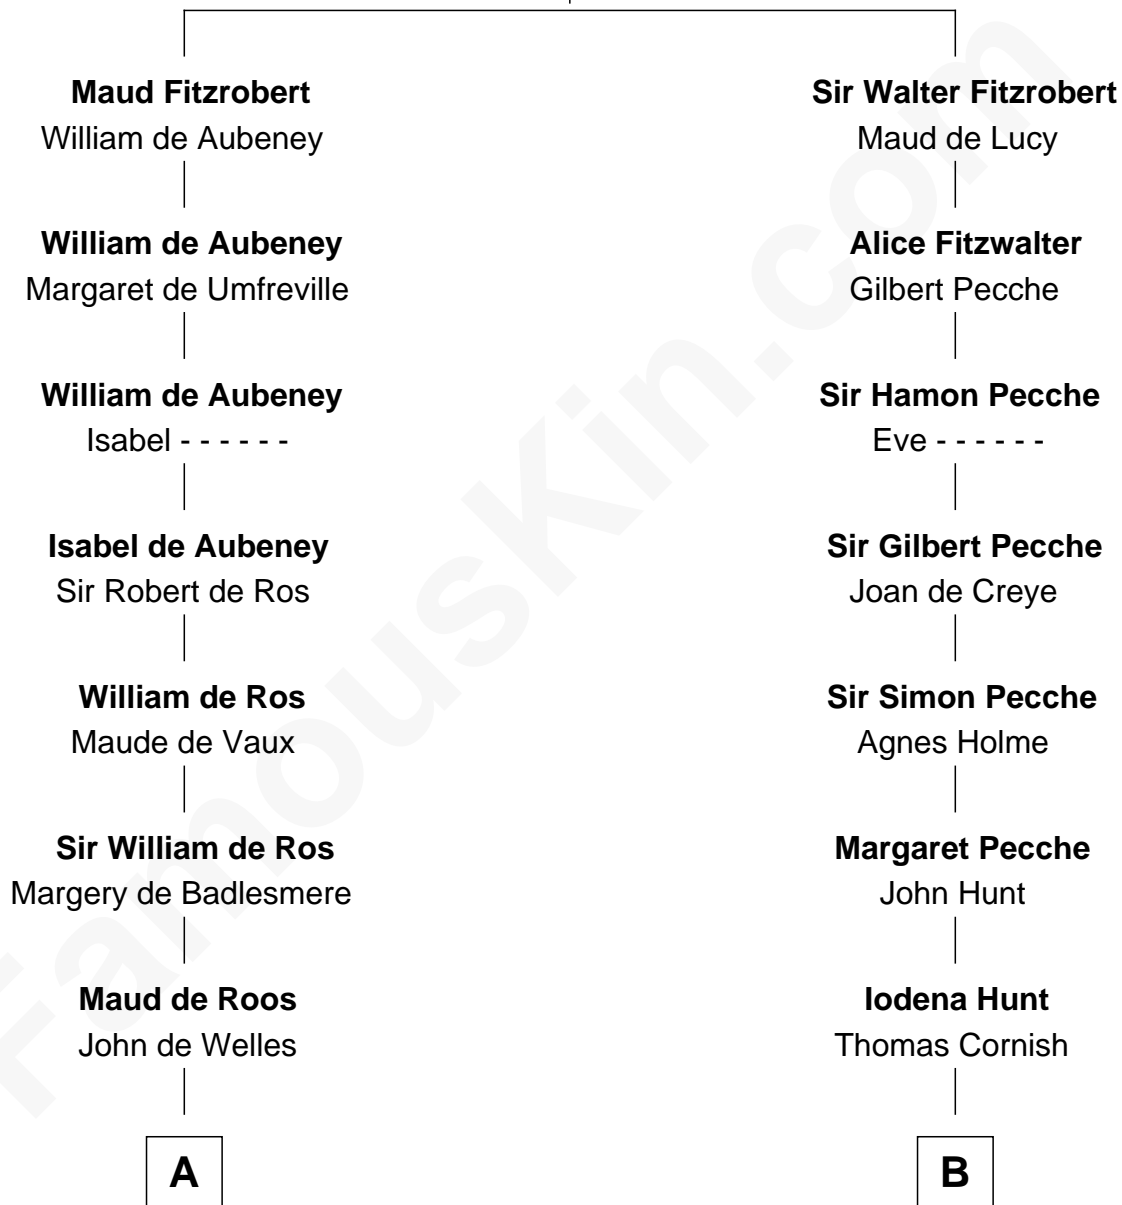

# FamousKin.com Relationship Chart of

**General Robert E. Lee**

*Confederate Army - U.S. Civil War*

20th cousin 1 time removed of

**Eliphalet Remington**

*Founder of Remington Arms Company*

**Robert Fitzrichard**

Maud de St. Liz

**C**

**Elizabeth Todd**  
Augustine Moore

**Col. Bernard Moore**  
Anne Catherine Spotswood

**Anne Butler Moore**  
Charles Carter

**Anne Hill Carter**  
Maj. Gen. Henry Lee

**General Robert E. Lee**  
*Confederate Army - U.S. Civil War*