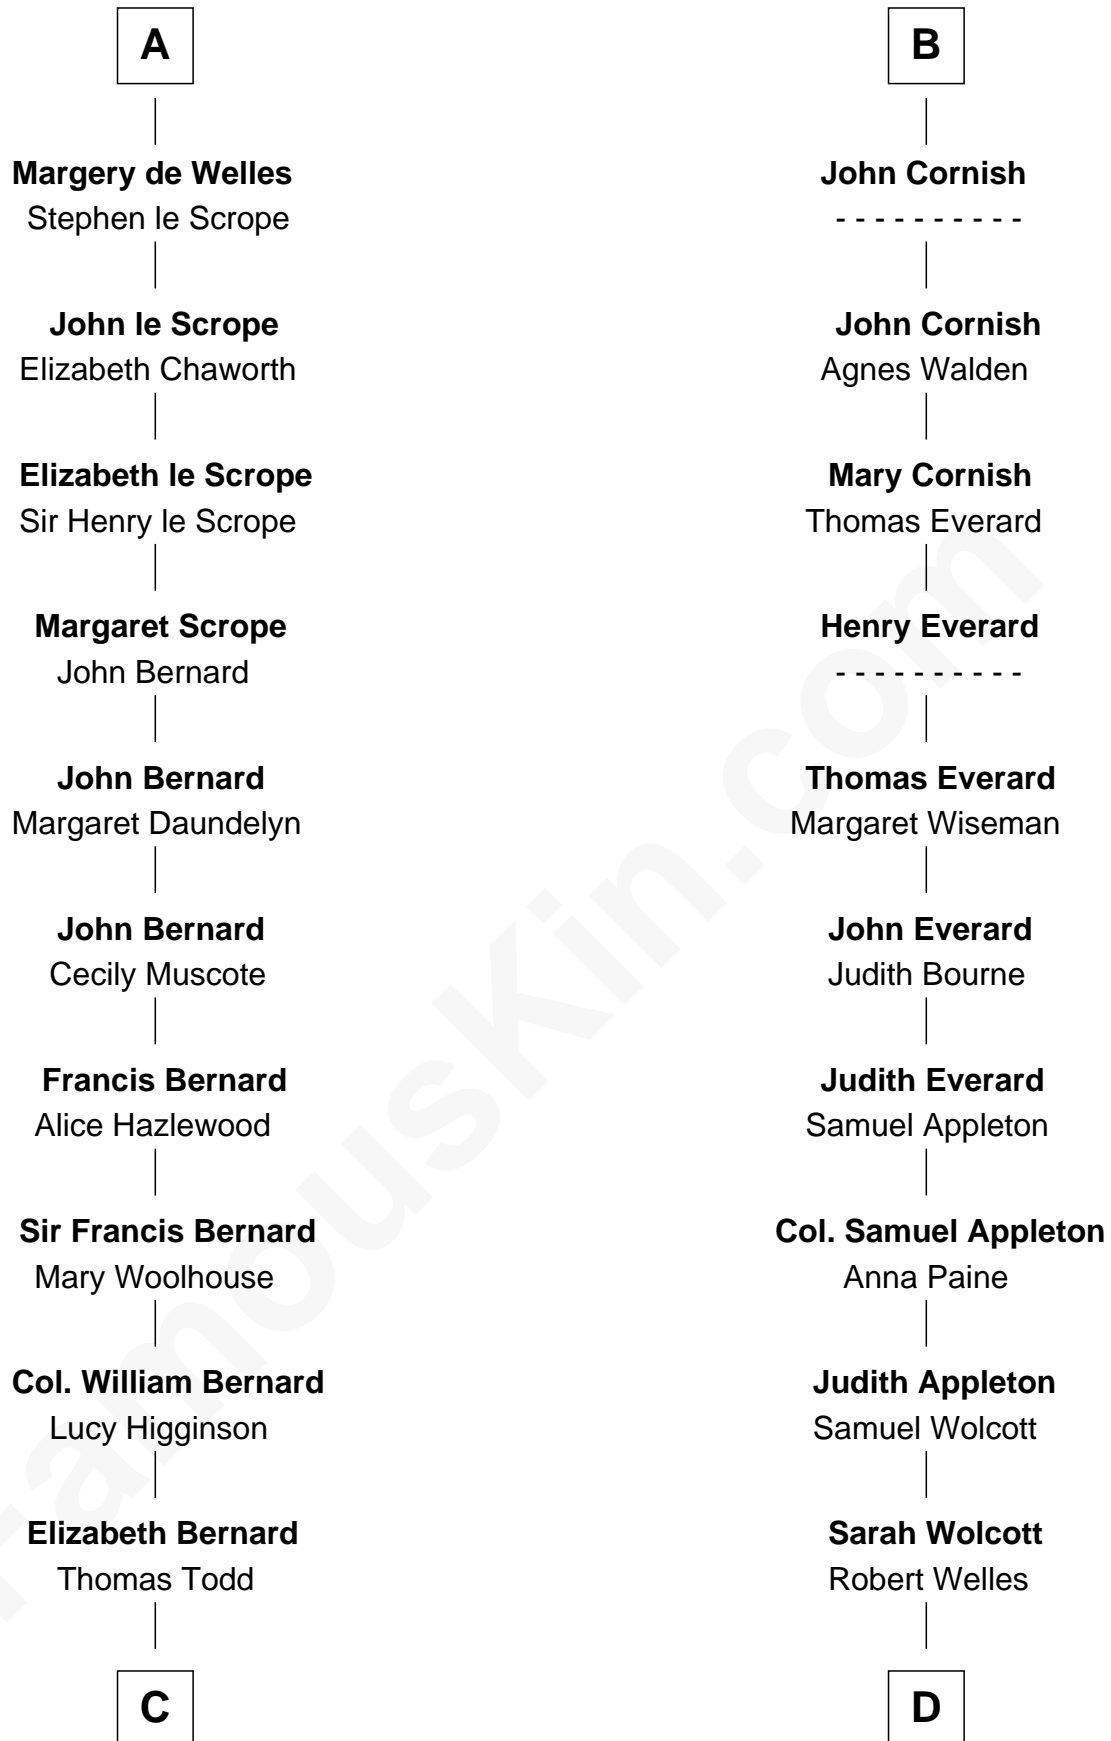

# FamousKin.com Relationship Chart of

**General Robert E. Lee**

*Confederate Army - U.S. Civil War*

20th cousin 1 time removed of

**Eliphalet Remington**

*Founder of Remington Arms Company*

**Robert Fitzrichard**

Maud de St. Liz

**C**

**Elizabeth Todd**  
Augustine Moore

**Col. Bernard Moore**  
Anne Catherine Spotswood

**Anne Butler Moore**  
Charles Carter

**Anne Hill Carter**  
Maj. Gen. Henry Lee

**General Robert E. Lee**  
*Confederate Army - U.S. Civil War*

**D**

**Sarah Welles**  
Jonathan Robbins

**Sarah Robbins**  
Elisha Kilbourn

**Elizabeth Kilbourn**  
Eliphalet Remington

**Eliphalet Remington**  
*Founder of Remington Arms Company*