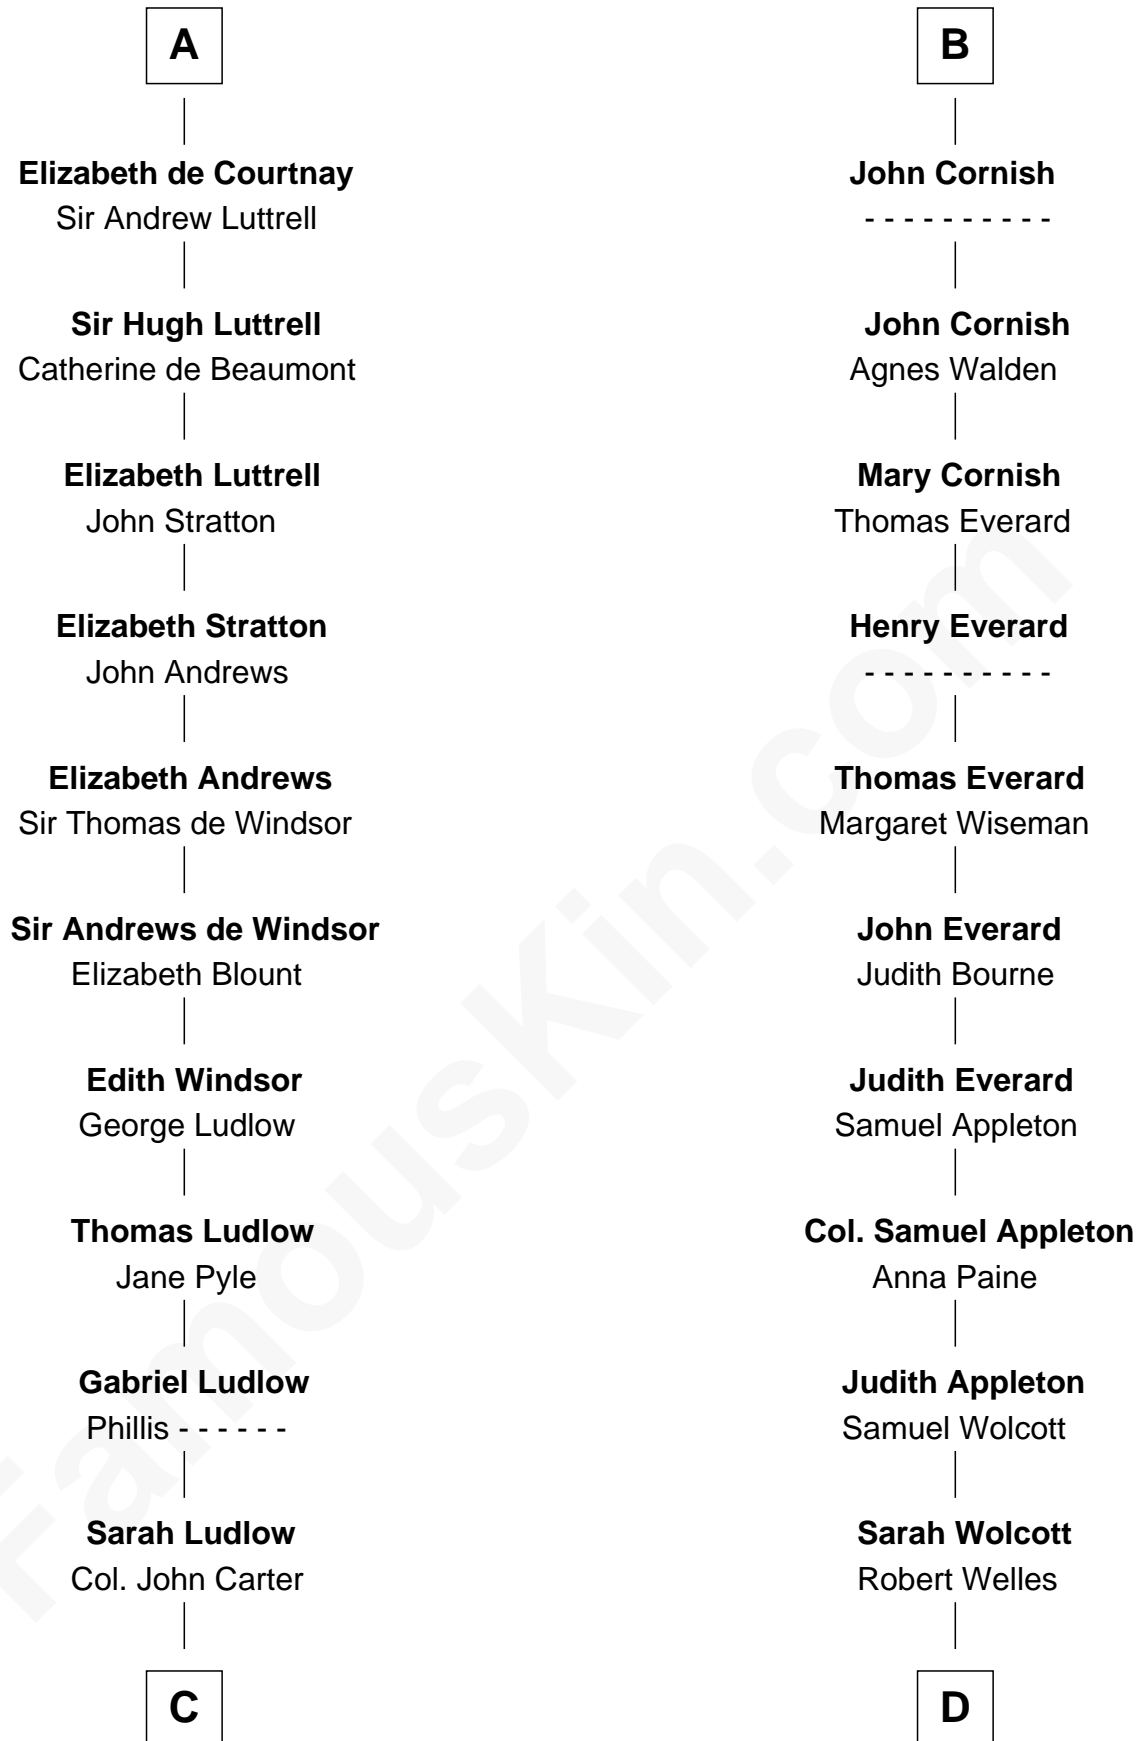

# FamousKin.com Relationship Chart of

**General Robert E. Lee**

*Confederate Army - U.S. Civil War*

20th cousin 1 time removed of

**Eliphalet Remington**

*Founder of Remington Arms Company*

**C**

**Col. Robert Carter**

Judith Armistead

**John Carter**

Elizabeth Hill

**Charles Carter**

Anne Butler Moore

**Anne Hill Carter**

Maj. Gen. Henry Lee

**General Robert E. Lee**