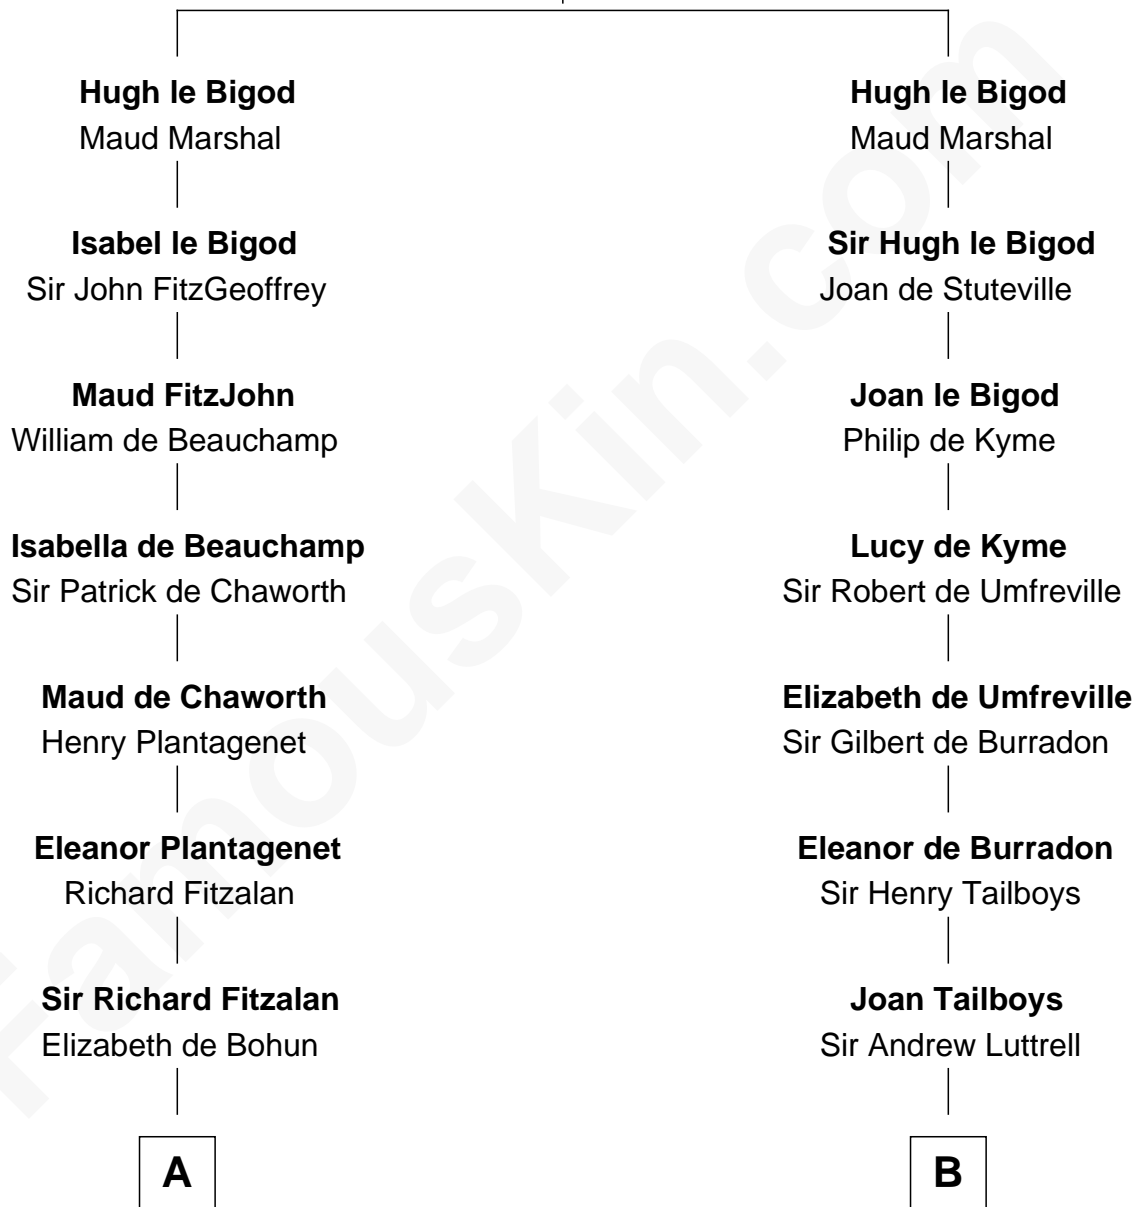

FamousKin.com Relationship Chart of

General Robert E. Lee

Confederate Army - U.S. Civil War

20th cousin 1 time removed of

Lucretia (Rudolph) Garfield

First Lady of President James Garfield

Roger le Bigod

Ida de Tony

A

Elizabeth Fitzalan
Sir Robert Goushill

Joan Goushill
Sir Thomas Stanley

Katherine Stanley
Sir John Savage

Dulcia Savage
Sir Henry Bold

Maud Bold
Thomas Gerard

Jennet Gerard
Richard Eltonhead

William Eltonhead
Anne Bowers