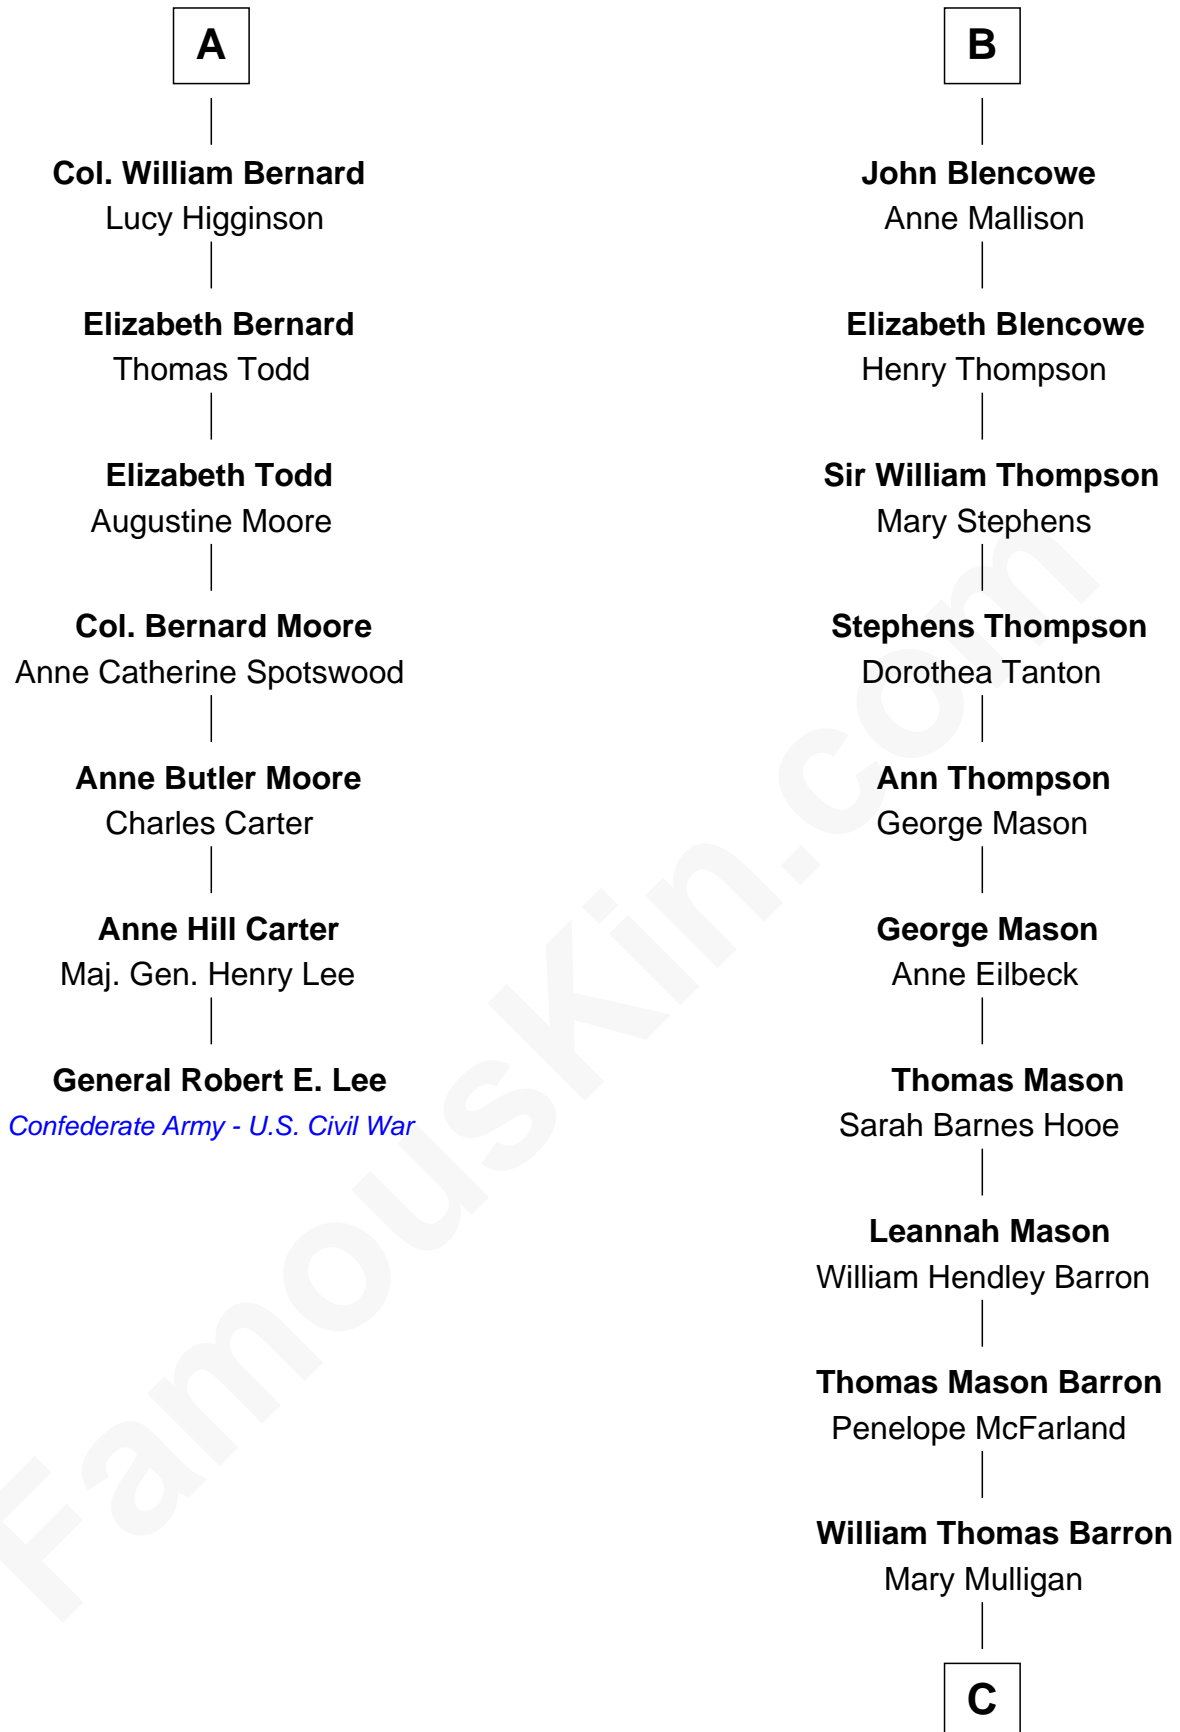

FamousKin.com Relationship Chart of

General Robert E. Lee

Confederate Army - U.S. Civil War

13th cousin 7 times removed of

Paris Hilton

Socialite and TV Personality

Margaret de Stafford

Sir Ralph Neville

C

Mary Adelaide Barron
Conrad Nicholson Hilton

Barron Hilton
Marilyn June Hawley

Richard Howard Hilton
Kathleen Elizabeth Avanzino

Paris Hilton

Socialite and TV Personality

FamousKin.com