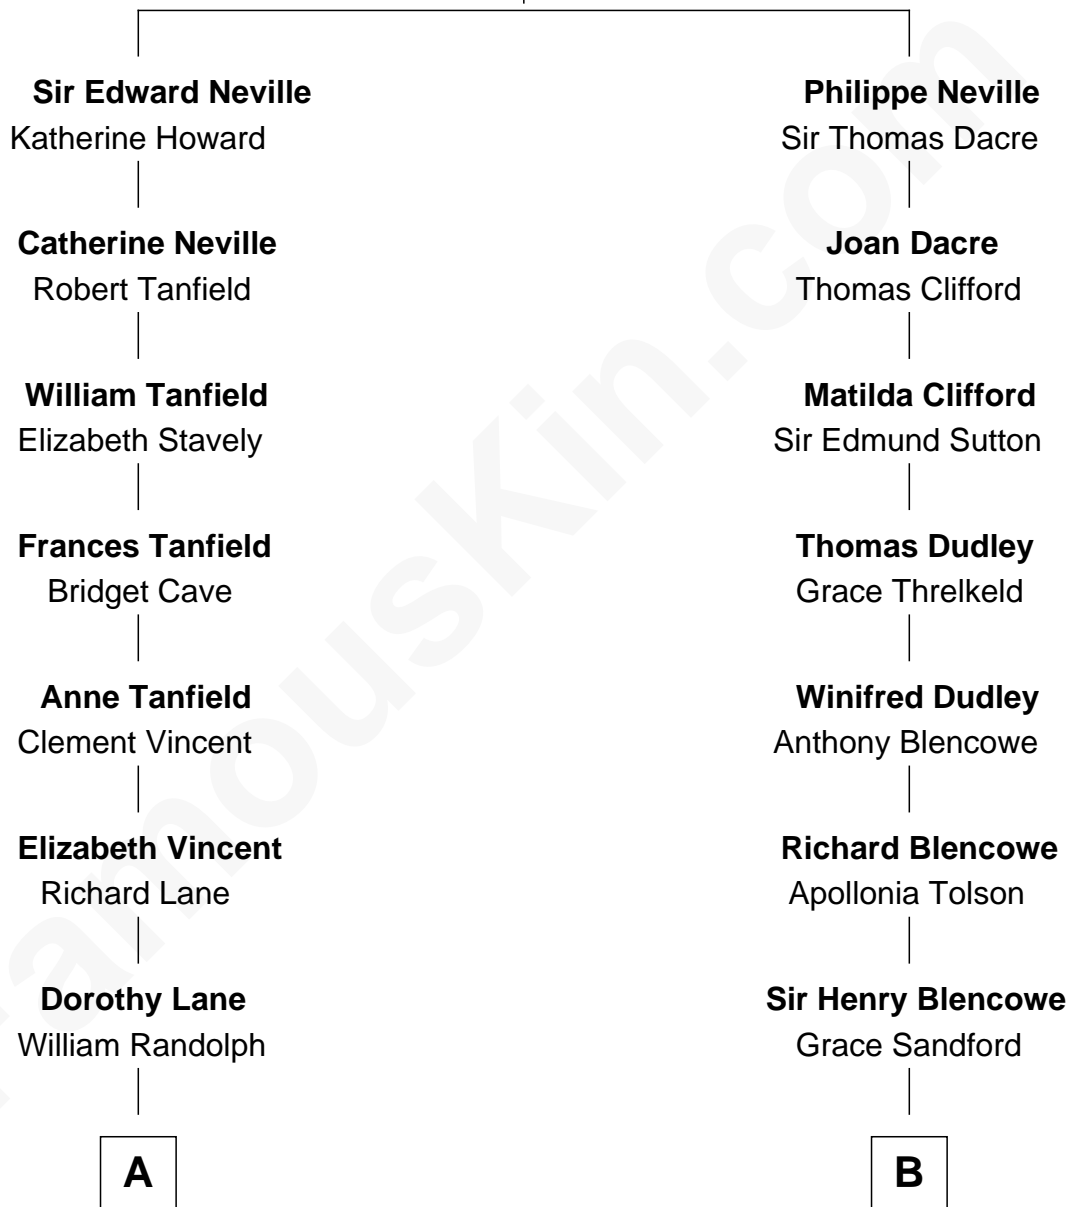

Sir Ralph Neville

*with wife
Joan Beaufort*

*with wife
Margaret de Stafford*