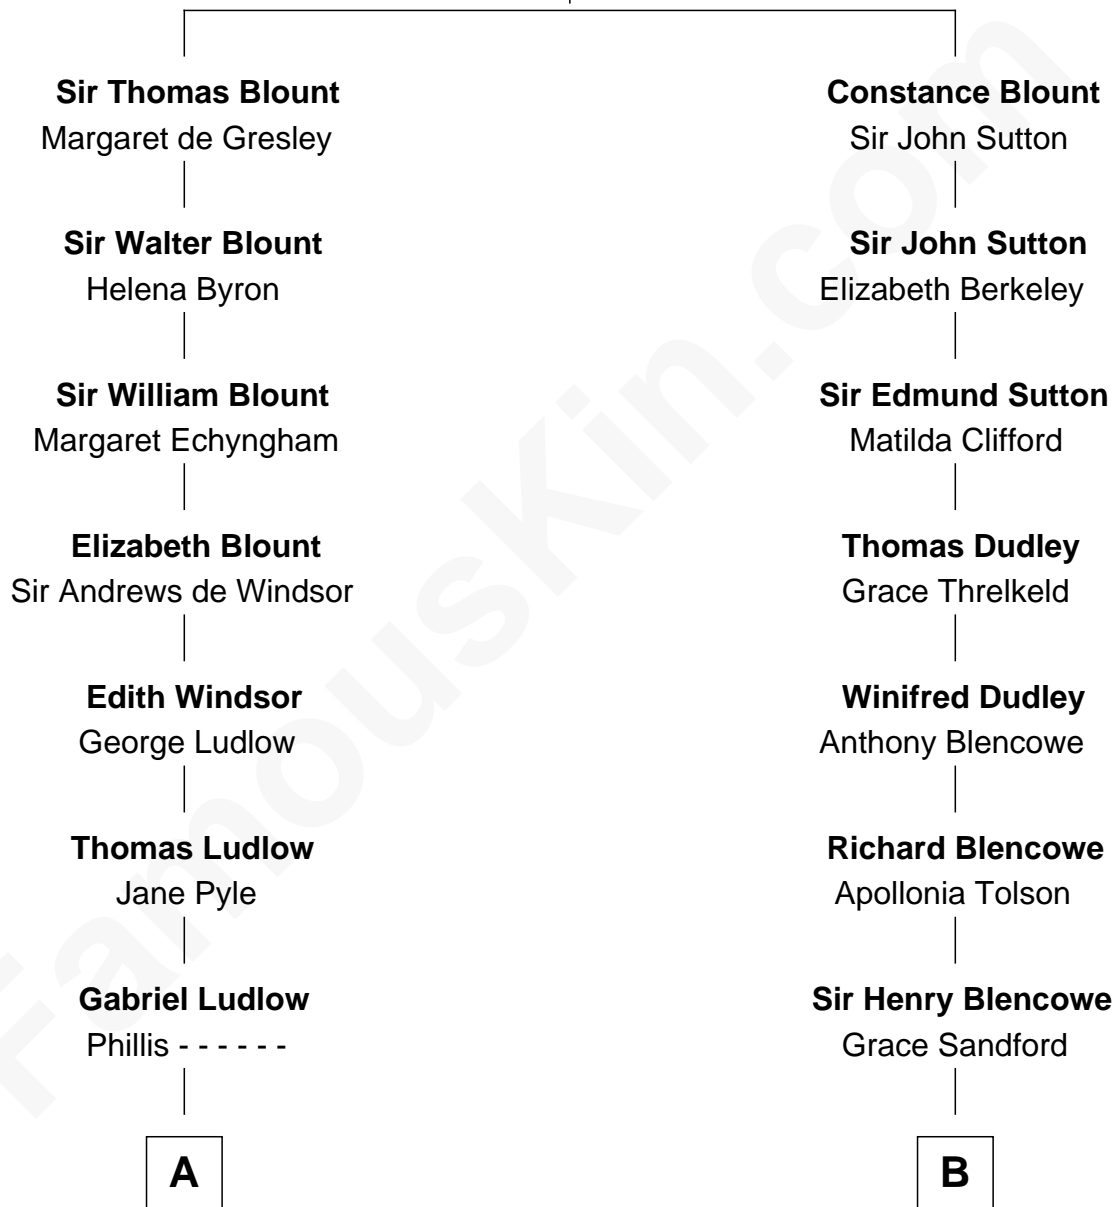

## Relationship Chart of

**General Robert E. Lee**

*Confederate Army - U.S. Civil War*

12th cousin of

**George Mason**

*Father of the U.S. Bill of Rights*

**Sir Walter Blount**

Sancha de Ayala

**A**

**Sarah Ludlow**  
Col. John Carter

**Col. Robert Carter**  
Judith Armistead

**John Carter**  
Elizabeth Hill

**Charles Carter**  
Anne Butler Moore

**Anne Hill Carter**  
Maj. Gen. Henry Lee

**General Robert E. Lee**  
*Confederate Army - U.S. Civil War*