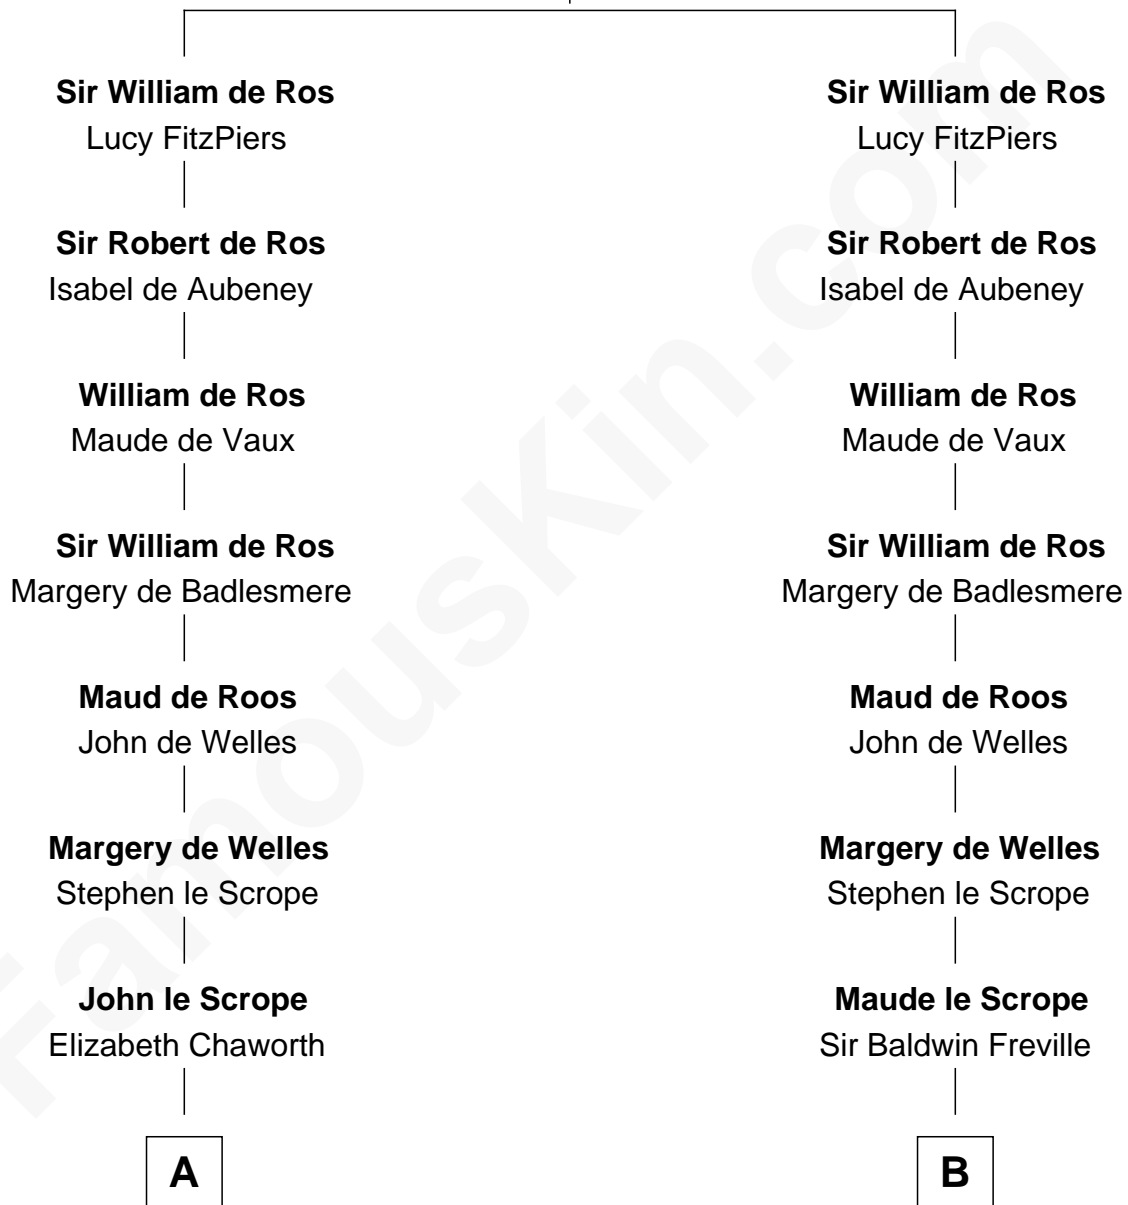

## Relationship Chart of

**General Robert E. Lee**

*Confederate Army - U.S. Civil War*

19th cousin of

**George Mason**

*Father of the U.S. Bill of Rights*

**Robert de Ros**  
Isabel of Scotland

**C**

**Anne Butler Moore**

Charles Carter

**Anne Hill Carter**

Maj. Gen. Henry Lee

**General Robert E. Lee**

*Confederate Army - U.S. Civil War*

**D**

**Mary Fowke**

George Mason

**George Mason**

Ann Thompson

**George Mason**

*Father of Bill of Rights*

FamousKin.com