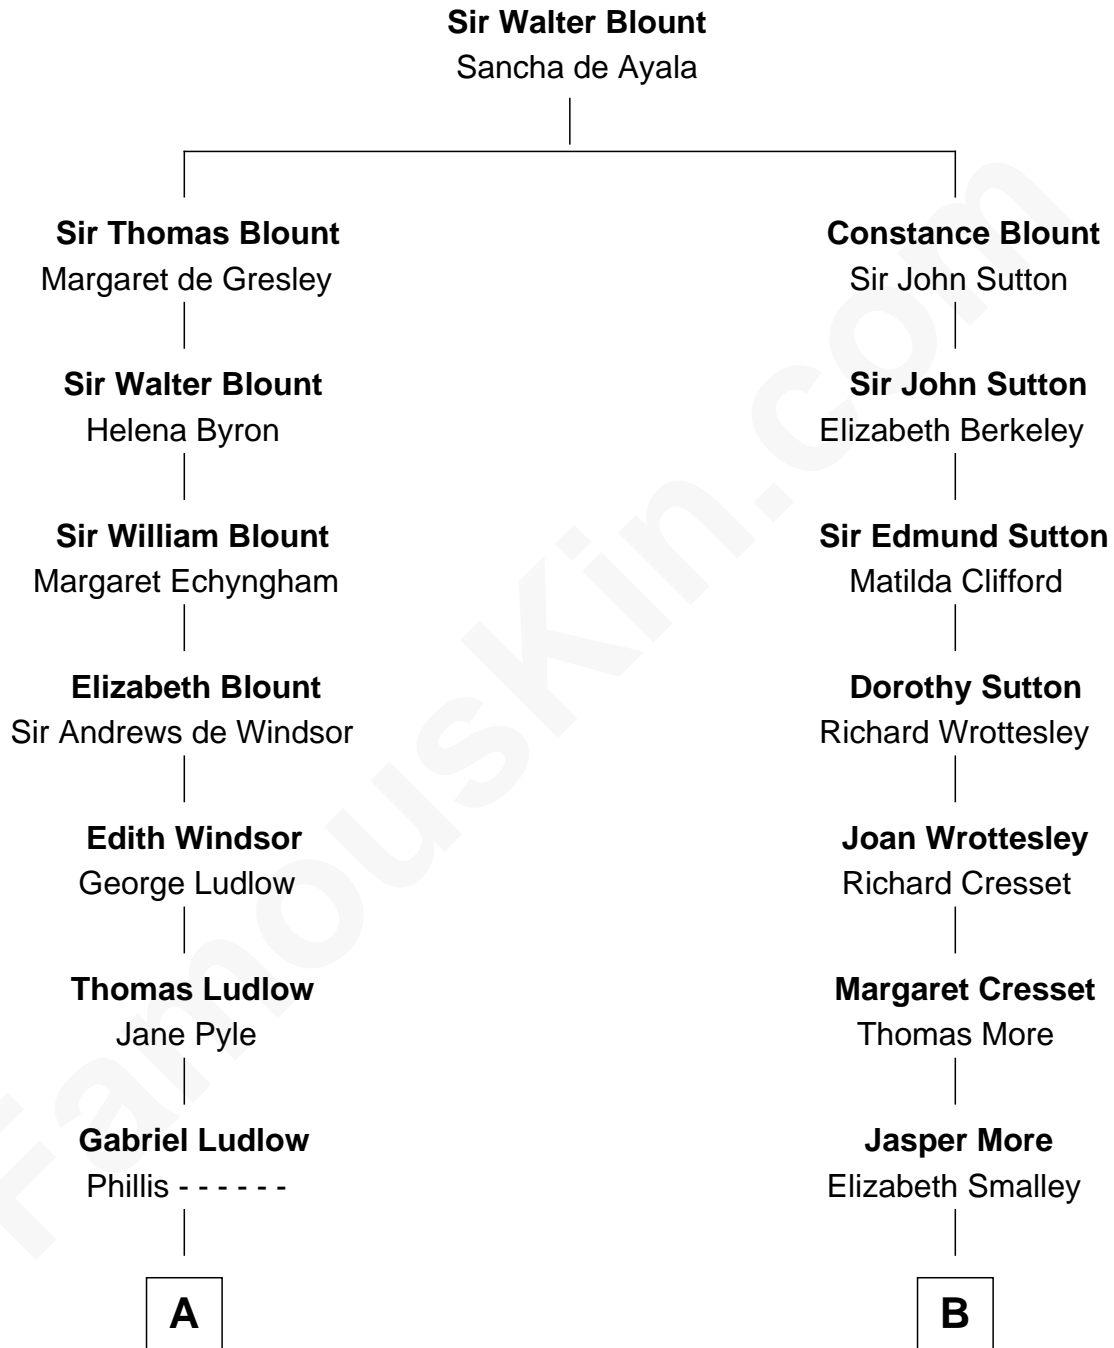

# FamousKin.com Relationship Chart of

**General Robert E. Lee**

*Confederate Army - U.S. Civil War*

8th cousin 4 times removed of

**Richard More**

*(c1614 - c1696) Mayflower passenger 1620*

**MAYFLOWER**

**A**

**Sarah Ludlow**  
Col. John Carter

**Col. Robert Carter**  
Judith Armistead

**John Carter**  
Elizabeth Hill

**Charles Carter**  
Anne Butler Moore

**Anne Hill Carter**  
Maj. Gen. Henry Lee

**General Robert E. Lee**  
*Confederate Army - U.S. Civil War*

**B**

**Katherine More**  
Col. Samuel More

**Richard More**  
*Mayflower passenger 1620*

FamousKin.com