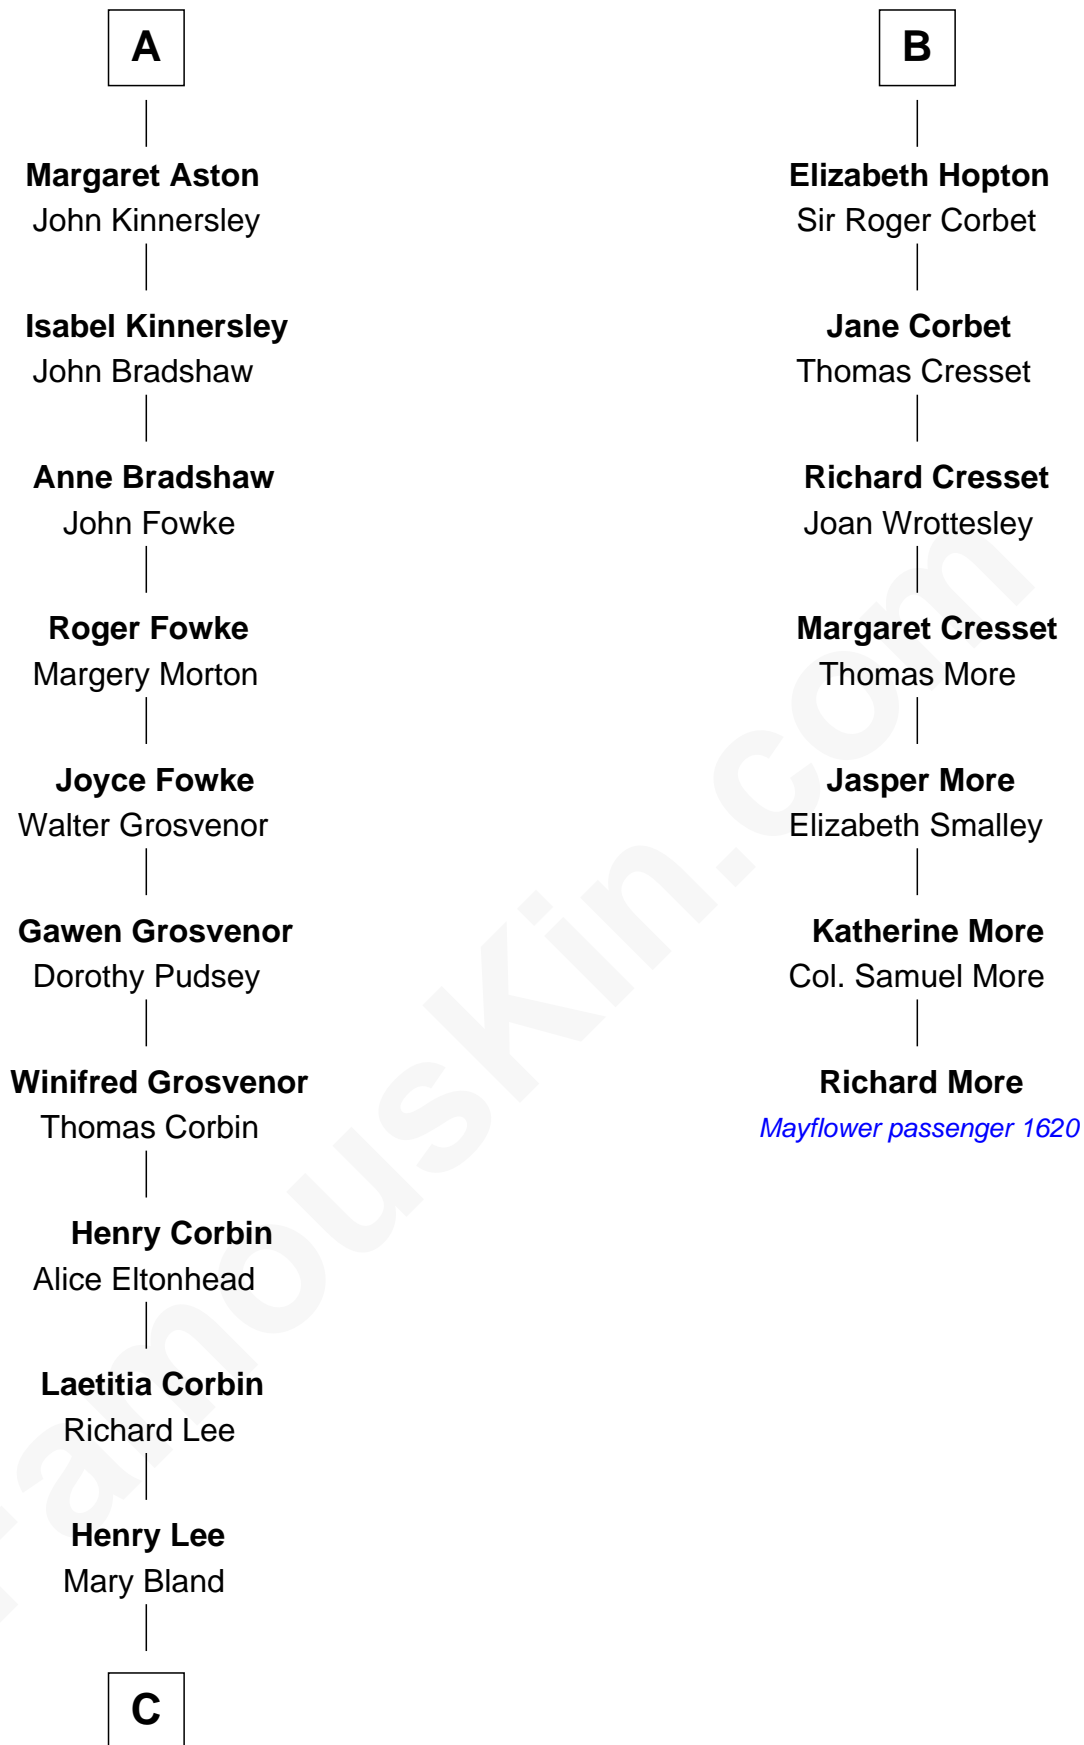

FamousKin.com Relationship Chart of

General Robert E. Lee

Confederate Army - U.S. Civil War

13th cousin 6 times removed of

Richard More

(c1614 - c1696) Mayflower passenger 1620

MAYFLOWER

C

Col. Henry Lee

Lucy Grymes

Maj. Gen. Henry Lee

Anne Hill Carter

General Robert E. Lee

Confederate Army - U.S. Civil War

FamousKin.com