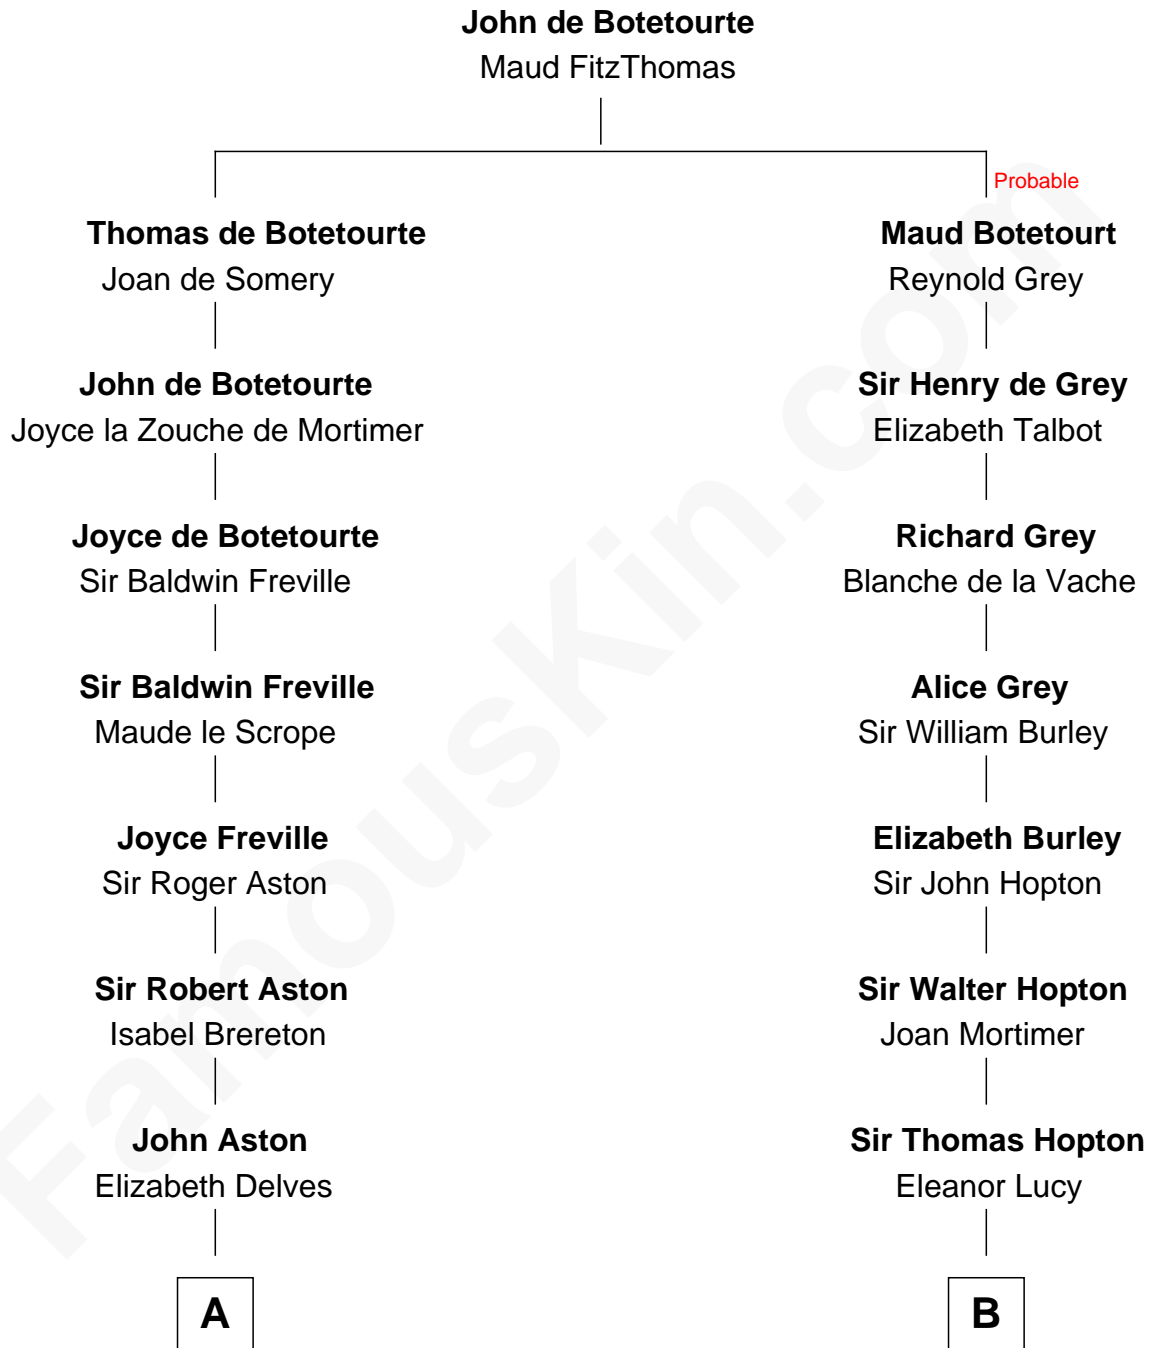

FamousKin.com Relationship Chart of

General Robert E. Lee

Confederate Army - U.S. Civil War

13th cousin 6 times removed of

Richard More

(c1614 - c1696) Mayflower passenger 1620

MAYFLOWER

C

Col. Henry Lee

Lucy Grymes

Maj. Gen. Henry Lee

Anne Hill Carter

General Robert E. Lee

Confederate Army - U.S. Civil War

FamousKin.com