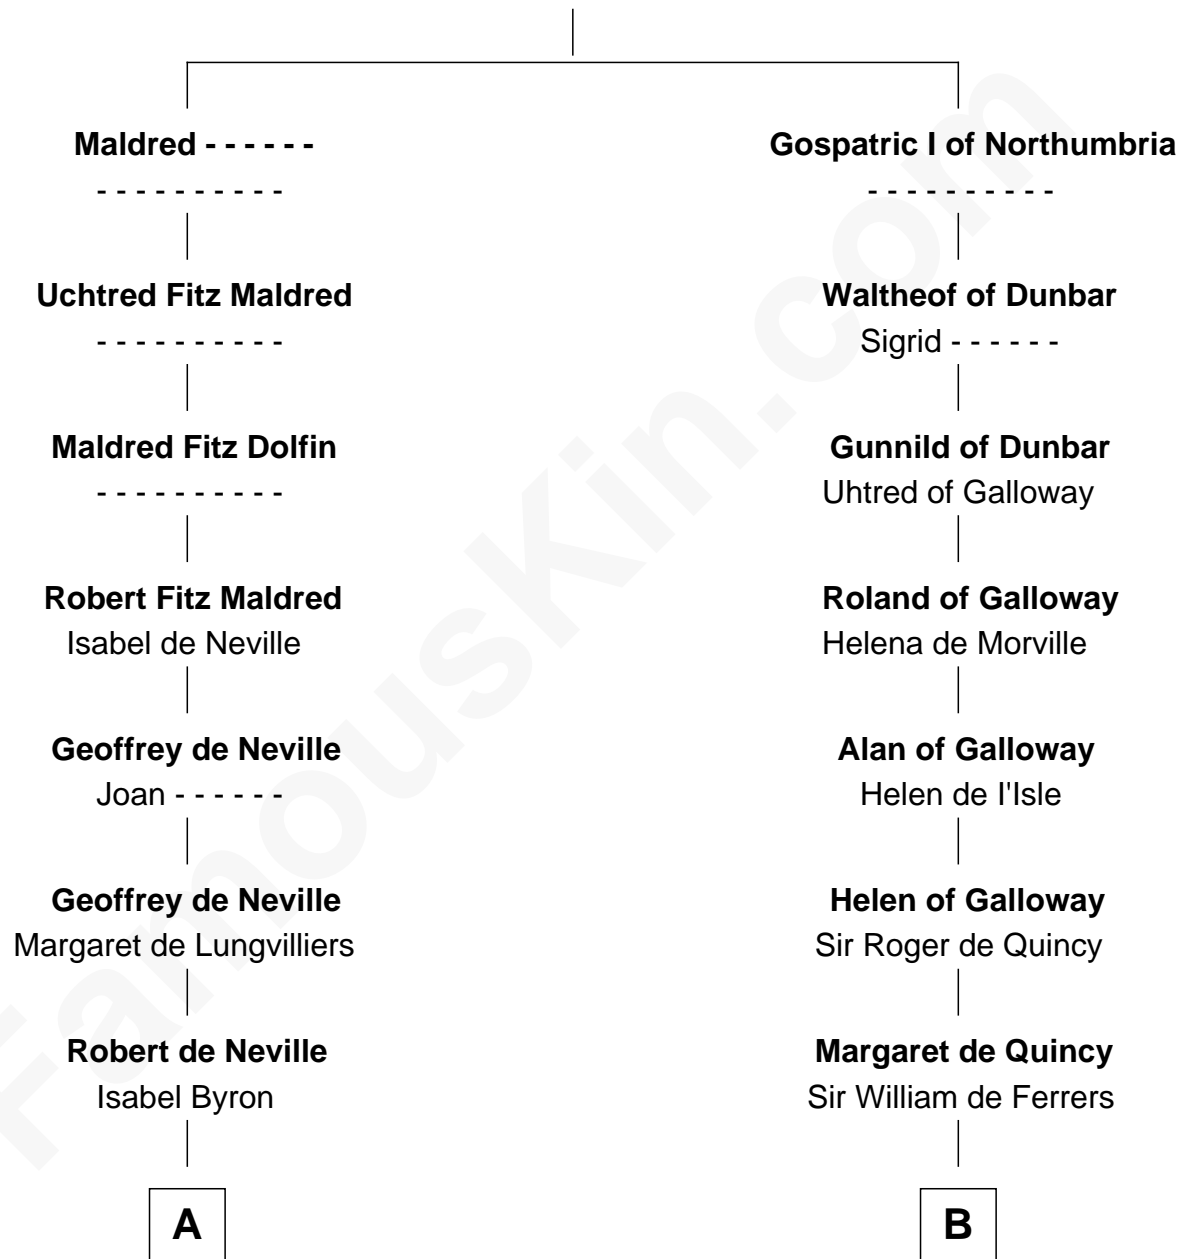

# FamousKin.com Relationship Chart of

**General Robert E. Lee**

*Confederate Army - U.S. Civil War*

18th cousin 3 times removed of

**Richard More**

*(c1614 - c1696) Mayflower passenger 1620*

**MAYFLOWER**

**Maldred of Carlisle and Allendale**

Edith of Northumbria

**C**

**Laetitia Corbin**

Richard Lee

**Henry Lee**

Mary Bland

**Col. Henry Lee**

Lucy Grymes

**Maj. Gen. Henry Lee**

Anne Hill Carter

**General Robert E. Lee**

*Confederate Army - U.S. Civil War*

**D**

**Katherine More**

Col. Samuel More

**Richard More**

*Mayflower passenger 1620*

FamousKin.com