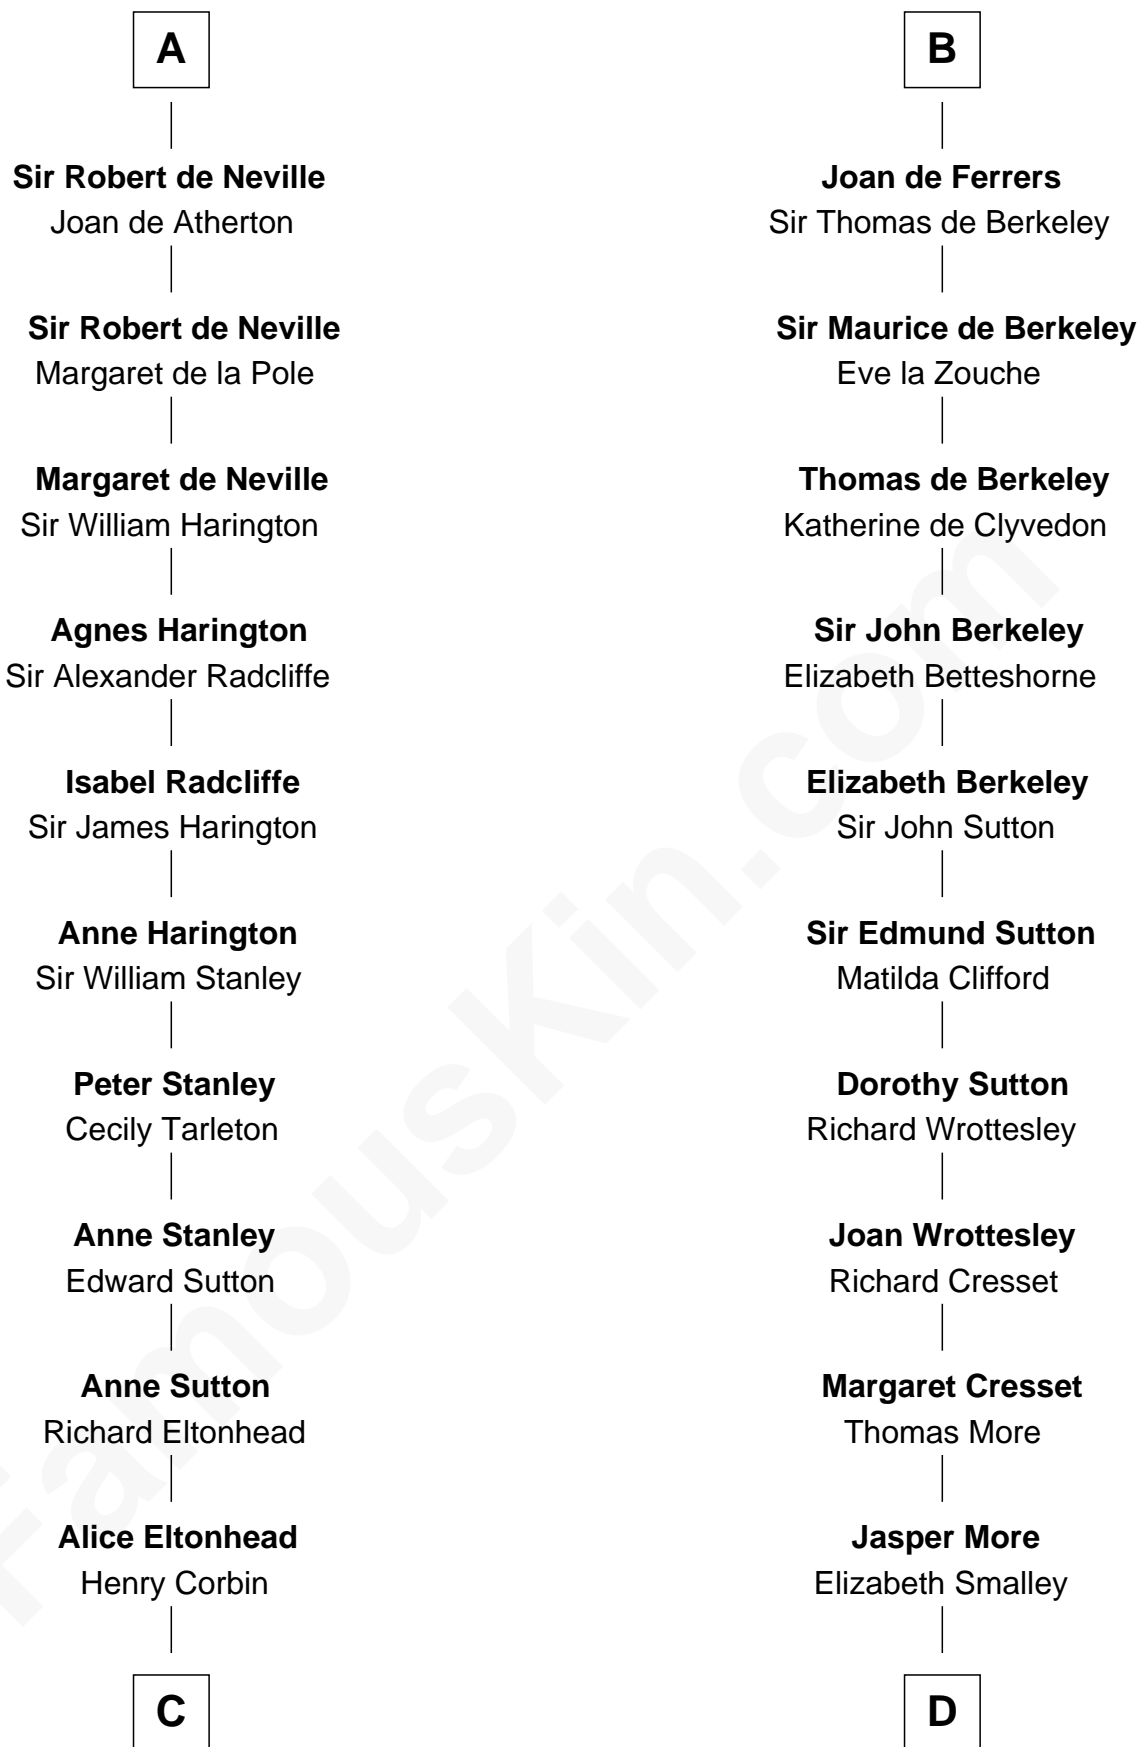

# FamousKin.com Relationship Chart of

**General Robert E. Lee**

*Confederate Army - U.S. Civil War*

18th cousin 3 times removed of

**Richard More**

*(c1614 - c1696) Mayflower passenger 1620*

**MAYFLOWER**

**Maldred of Carlisle and Allendale**

Edith of Northumbria

**C**

**Laetitia Corbin**

Richard Lee

**Henry Lee**

Mary Bland

**Col. Henry Lee**

Lucy Grymes

**Maj. Gen. Henry Lee**

Anne Hill Carter

**General Robert E. Lee**

*Confederate Army - U.S. Civil War*

**D**

**Katherine More**

Col. Samuel More

**Richard More**

*Mayflower passenger 1620*

FamousKin.com