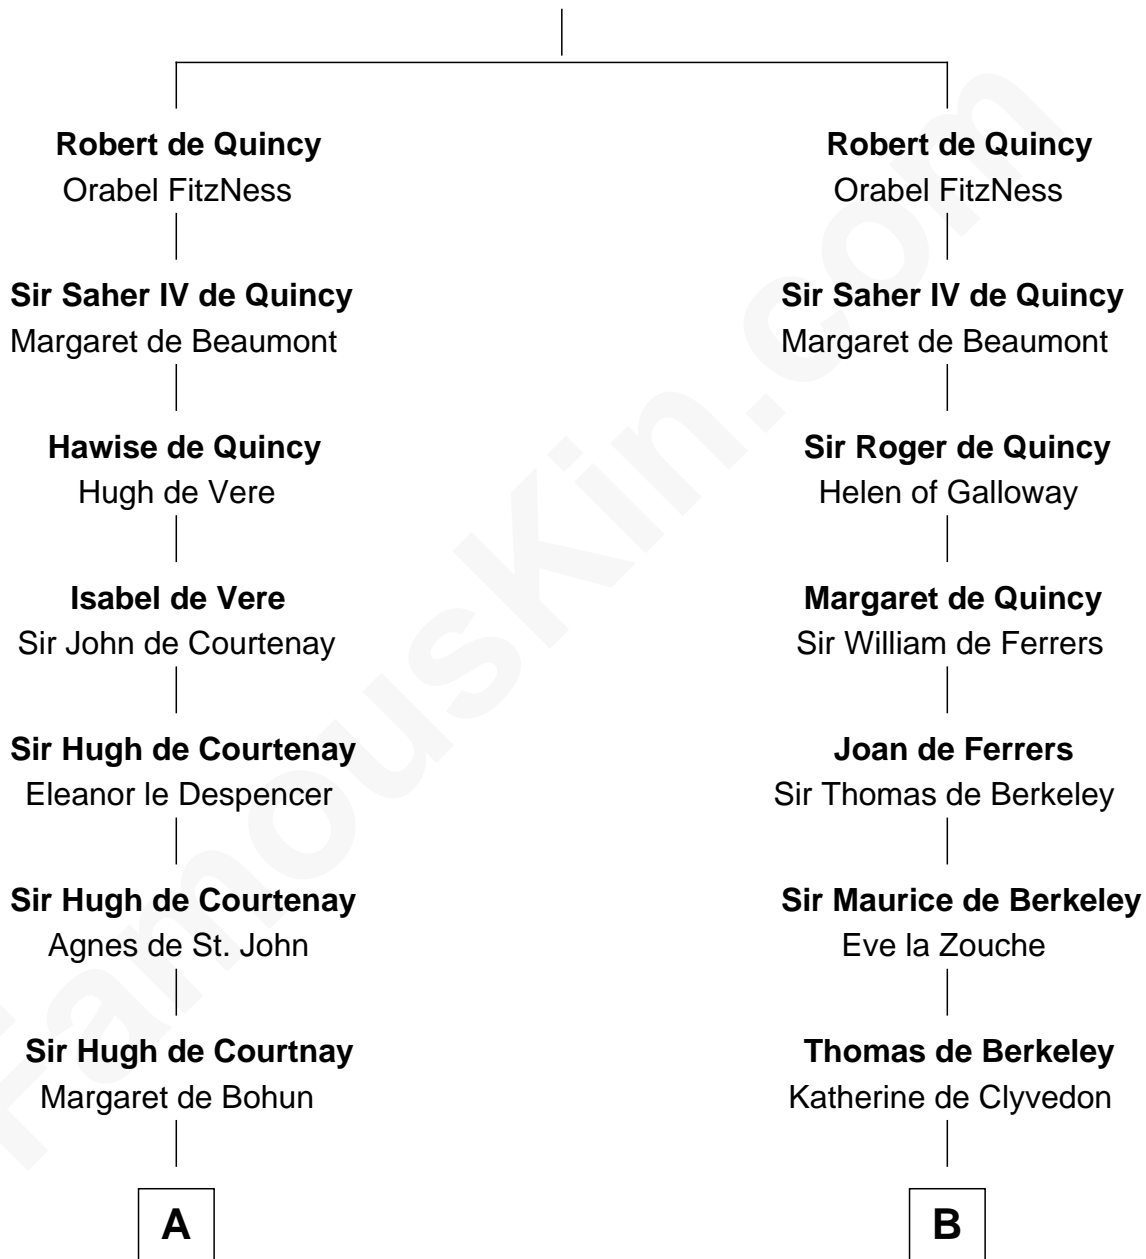

FamousKin.com Relationship Chart of

General Robert E. Lee

Confederate Army - U.S. Civil War

15th cousin 6 times removed of

Richard More

(c1614 - c1696) Mayflower passenger 1620

MAYFLOWER

Saheer I de Quincy

Maud de St. Liz

C

Col. Robert Carter

Judith Armistead

John Carter

Elizabeth Hill

Charles Carter

Anne Butler Moore