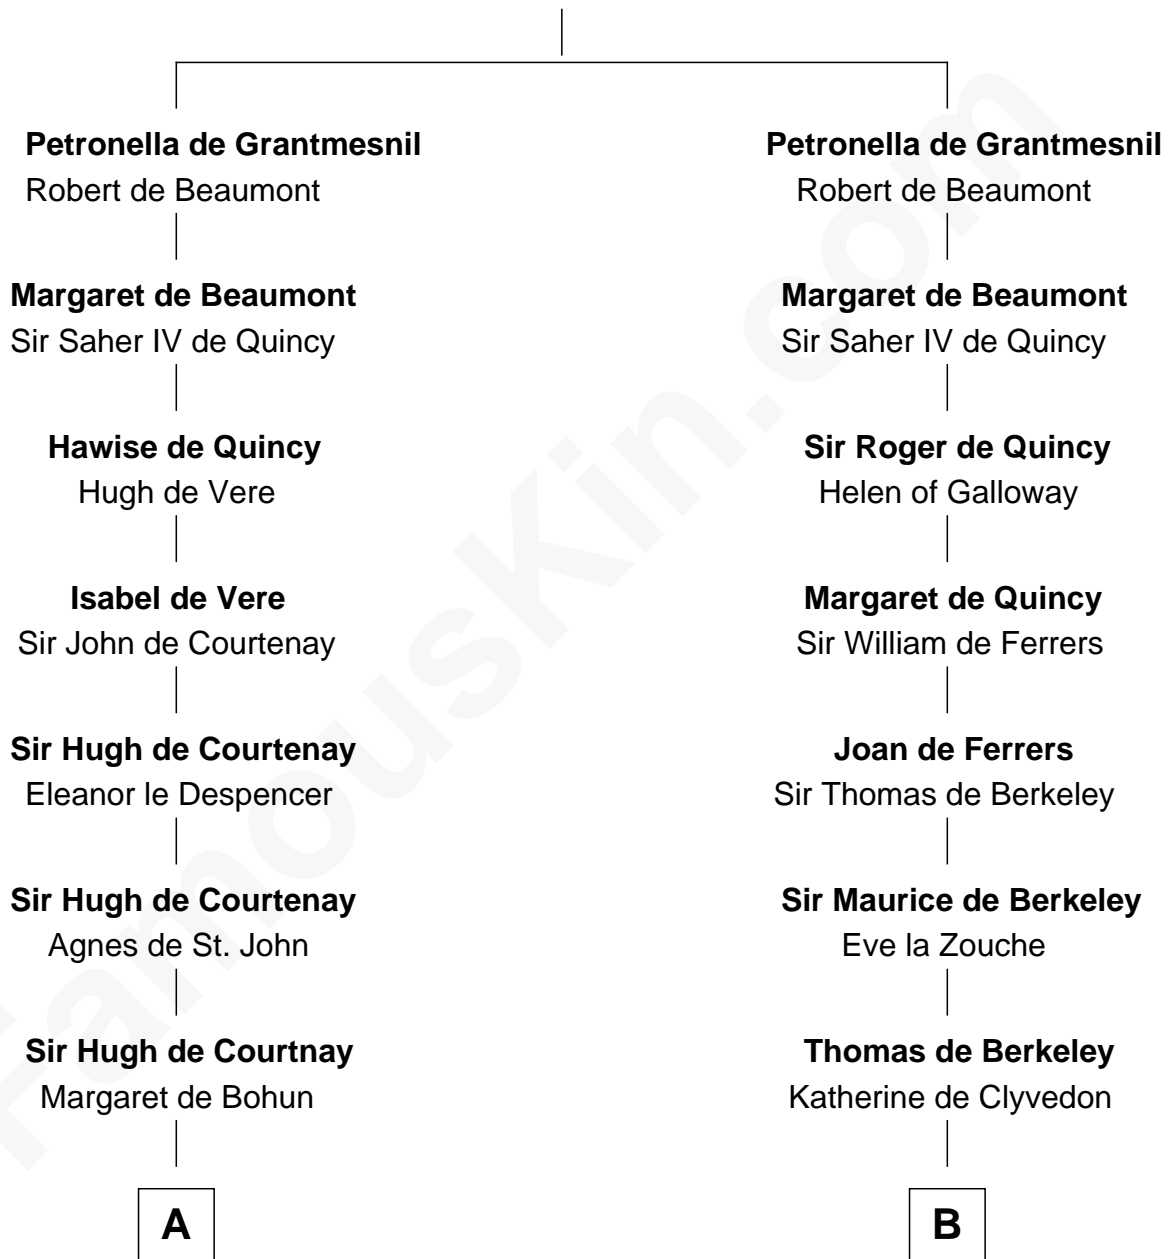

FamousKin.com Relationship Chart of

General Robert E. Lee

Confederate Army - U.S. Civil War

15th cousin 6 times removed of

Richard More

(c1614 - c1696) Mayflower passenger 1620

MAYFLOWER

Hugh de Grantmesnil

C

Col. Robert Carter

Judith Armistead

John Carter

Elizabeth Hill

Charles Carter

Anne Butler Moore

Anne Hill Carter