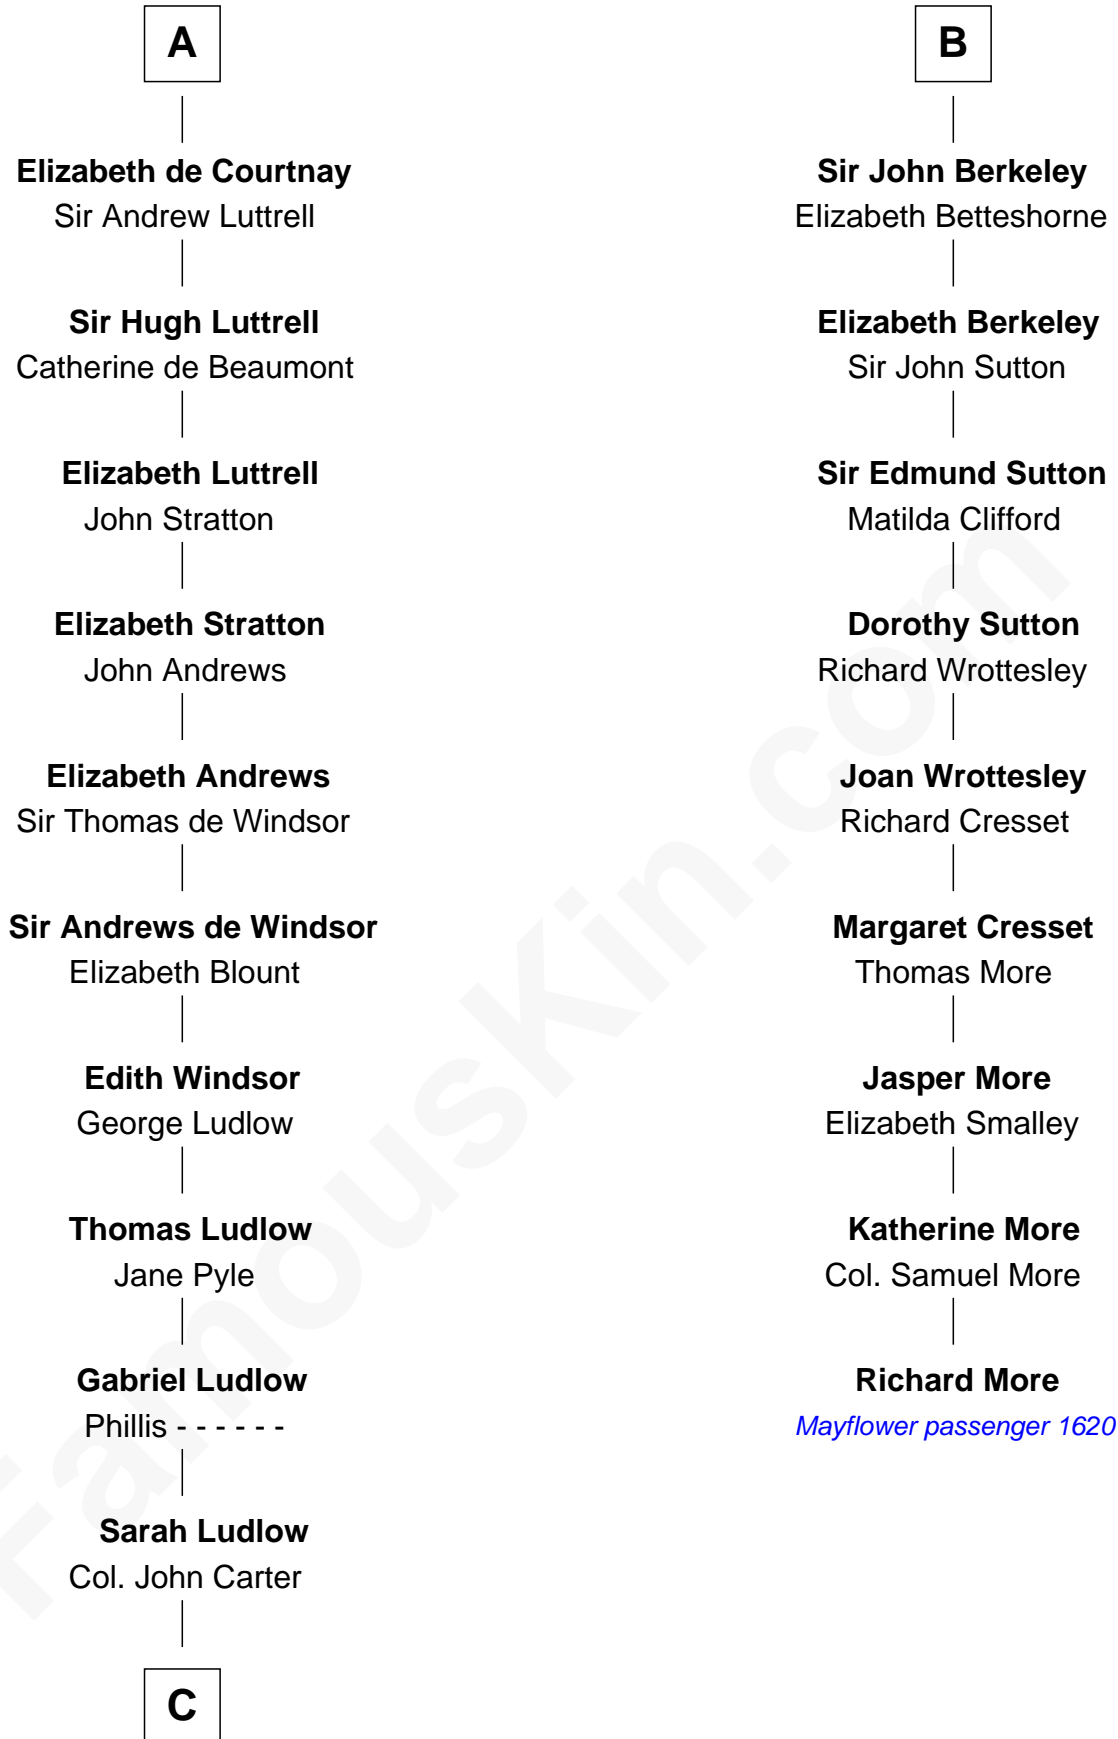

FamousKin.com Relationship Chart of

General Robert E. Lee

Confederate Army - U.S. Civil War

15th cousin 6 times removed of

Richard More

(c1614 - c1696) Mayflower passenger 1620

MAYFLOWER

Hugh de Grantmesnil

C

Col. Robert Carter

Judith Armistead

John Carter

Elizabeth Hill

Charles Carter

Anne Butler Moore

Anne Hill Carter