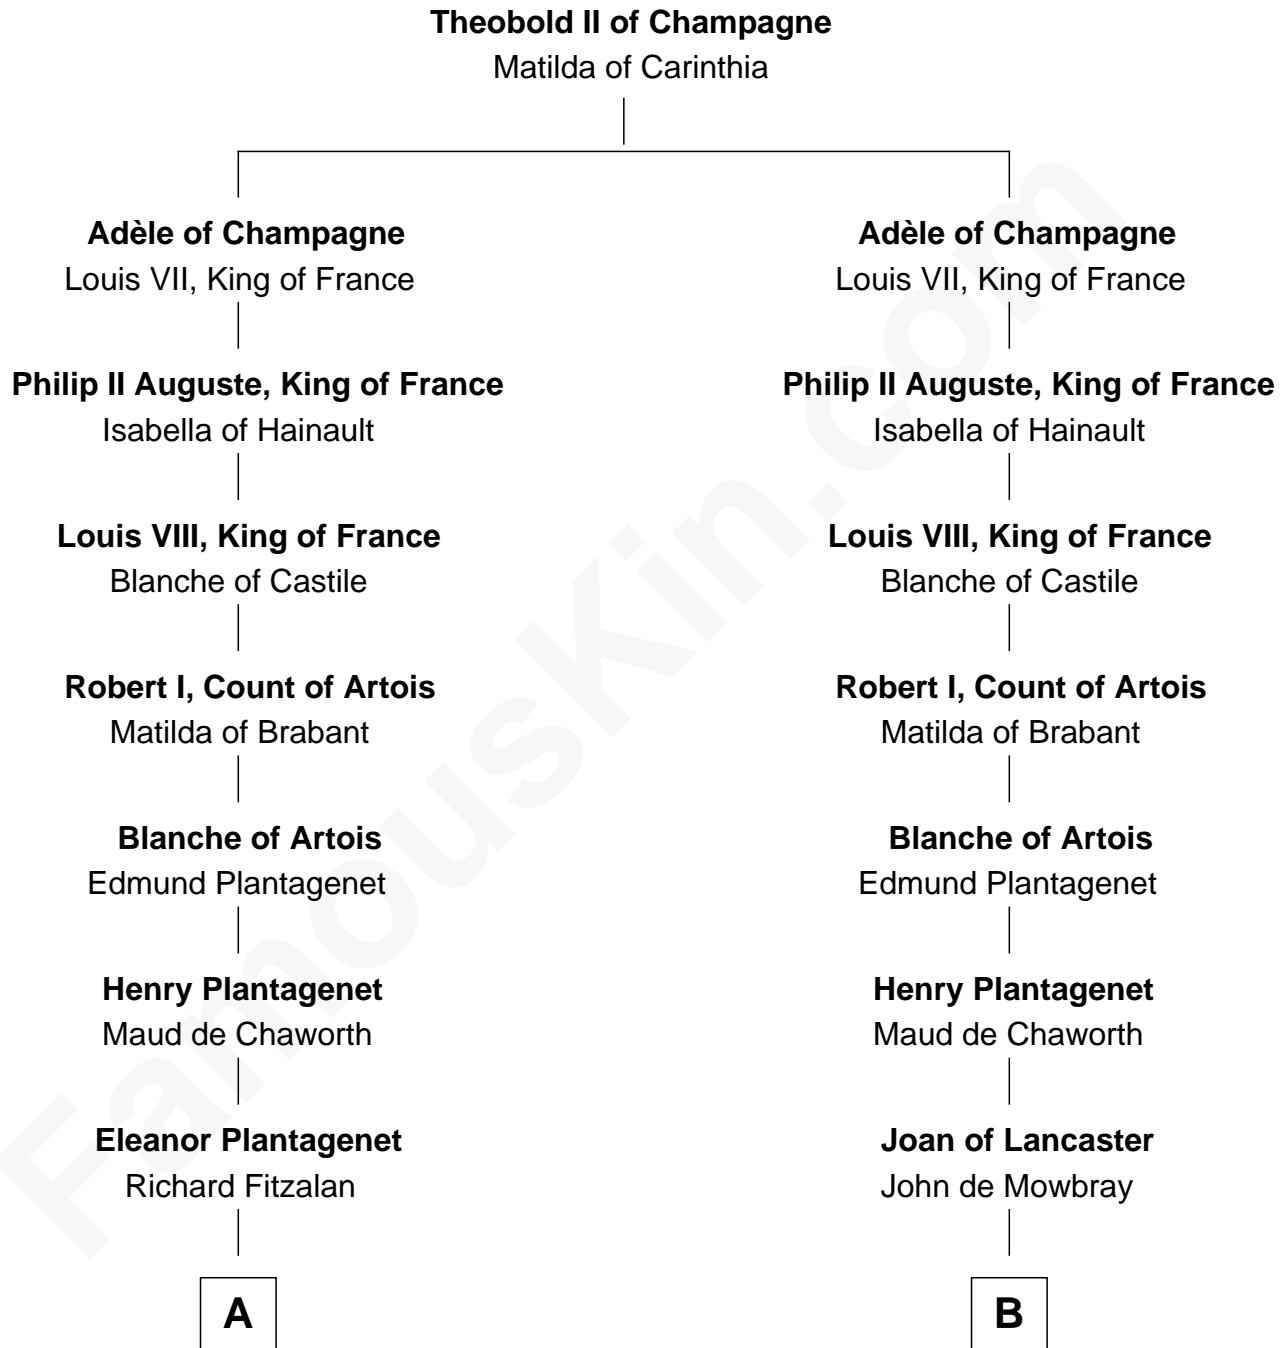

FamousKin.com Relationship Chart of

General Robert E. Lee

Confederate Army - U.S. Civil War

17th cousin 4 times removed of

Richard More

(c1614 - c1696) Mayflower passenger 1620

MAYFLOWER

C

—
Laetitia Corbin

Richard Lee

—
Henry Lee

Mary Bland

—
Col. Henry Lee

Lucy Grymes

—
Maj. Gen. Henry Lee

Anne Hill Carter