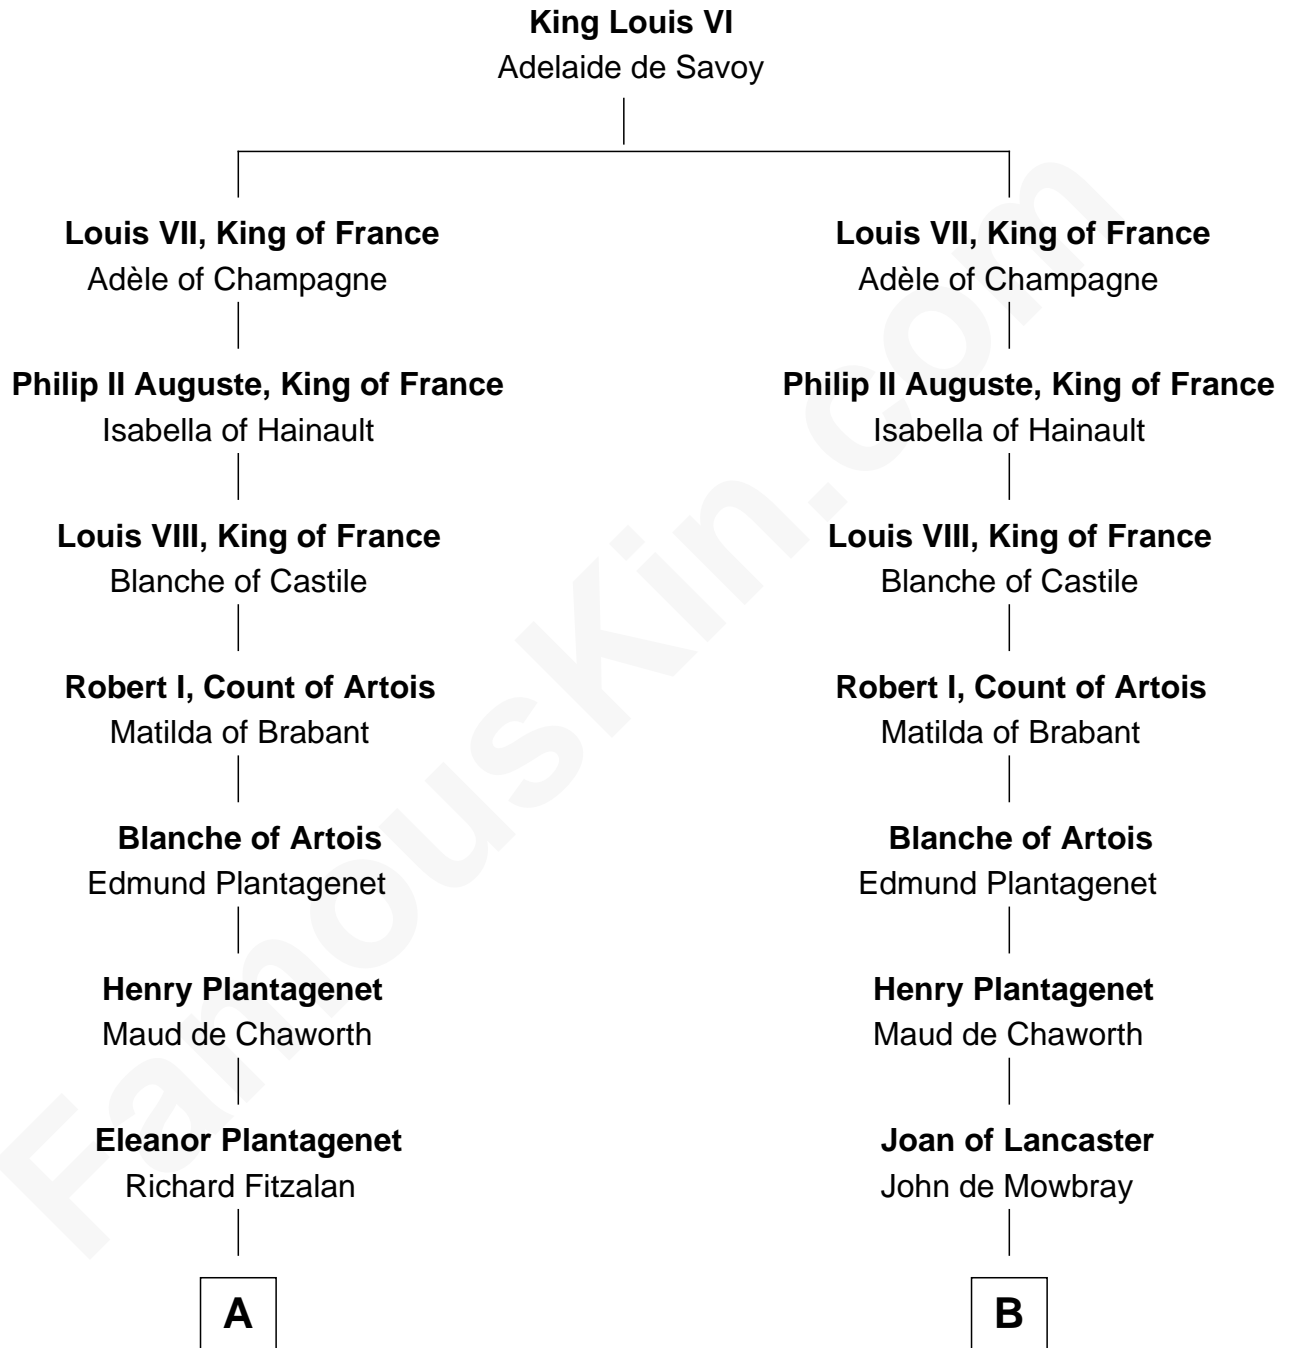

# FamousKin.com Relationship Chart of

**General Robert E. Lee**

*Confederate Army - U.S. Civil War*

17th cousin 4 times removed of

**Richard More**

*(c1614 - c1696) Mayflower passenger 1620*

**MAYFLOWER**

**C**

—  
**Laetitia Corbin**

Richard Lee

—  
**Henry Lee**

Mary Bland

—  
**Col. Henry Lee**

Lucy Grymes

—  
**Maj. Gen. Henry Lee**

Anne Hill Carter